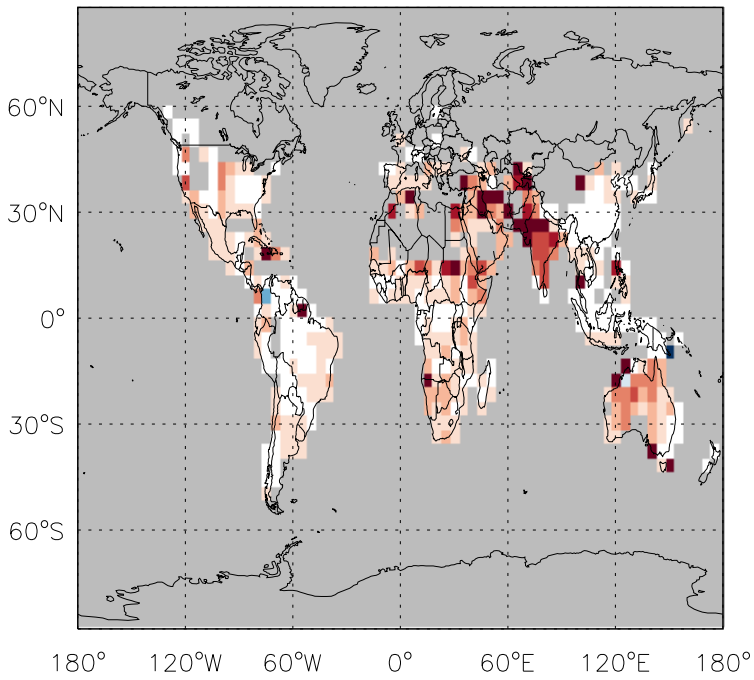

GEOS-Chem Emission Ratio Maps

v11-01d-Run0 / v10-01-public-Run0

Ratio: BC anthro emissions for Jan

v11-01d-Run0 / v11-01b-Run0

Ratio: BC anthro emissions for Jan

v11-01d-Run0 / v10-01-public-Run0

Ratio: BC biofuel emissions for Jan

v11-01d-Run0 / v11-01b-Run0

Ratio: BC biofuel emissions for Jan

GEOS-Chem Emission Ratio Maps

v11-01d-Run0 / v10-01-public-Run0

Ratio: BC biomass emissions for Jan

v11-01d-Run0 / v11-01b-Run0

Ratio: BC biomass emissions for Jan