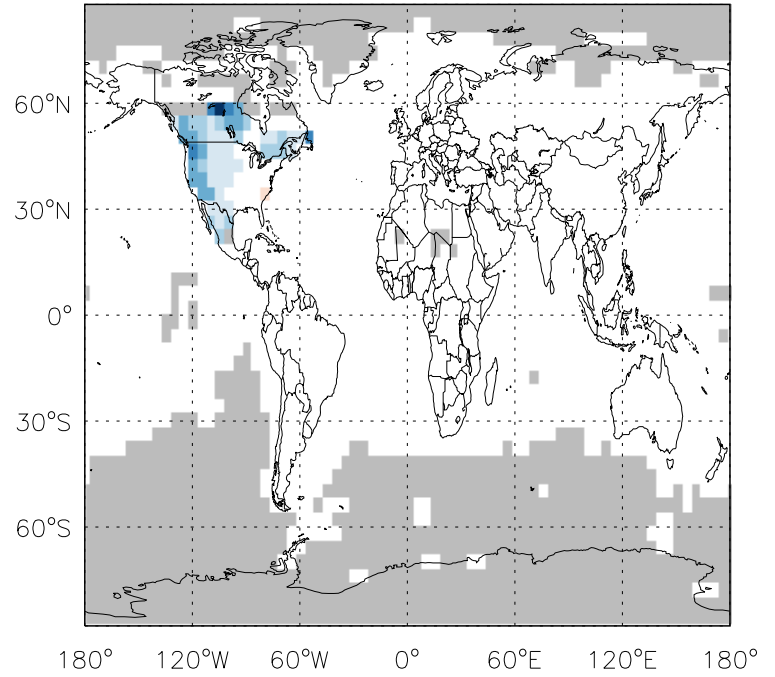

GEOS-Chem Emission Ratio Maps

v11-01d-Run0 / v10-01-public-Run0

Ratio: BC anthro emissions for Jul

v11-01d-Run0 / v11-01b-Run0

Ratio: BC anthro emissions for Jul

v11-01d-Run0 / v10-01-public-Run0

Ratio: BC biofuel emissions for Jul

v11-01d-Run0 / v11-01b-Run0

Ratio: BC biofuel emissions for Jul

GEOS-Chem Emission Ratio Maps

v11-01d-Run0 / v10-01-public-Run0

Ratio: BC biomass emissions for Jul

v11-01d-Run0 / v11-01b-Run0

Ratio: BC biomass emissions for Jul