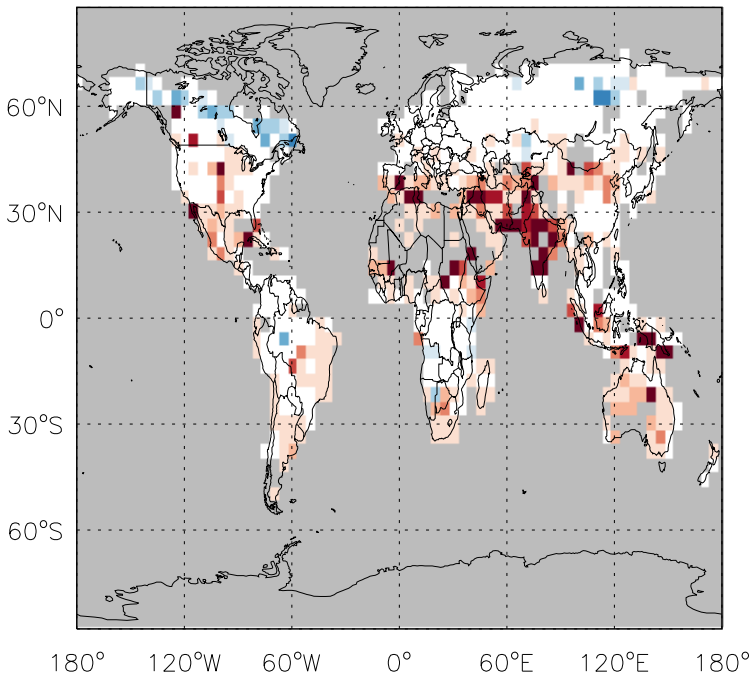

GEOS-Chem Emission Ratio Maps

v11-01d-Run0 / v10-01-public-Run0

Ratio: BC anthro emissions for Jul

v11-01d-Run0 / v11-01b-Run0

Ratio: BC anthro emissions for Jul

v11-01d-Run0 / v10-01-public-Run0

Ratio: BC biofuel emissions for Jul

v11-01d-Run0 / v11-01b-Run0

Ratio: BC biofuel emissions for Jul

GEOS-Chem Emission Ratio Maps

v11-01d-Run0 / v10-01-public-Run0

Ratio: BC biomass emissions for Jul

v11-01d-Run0 / v11-01b-Run0

Ratio: BC biomass emissions for Jul