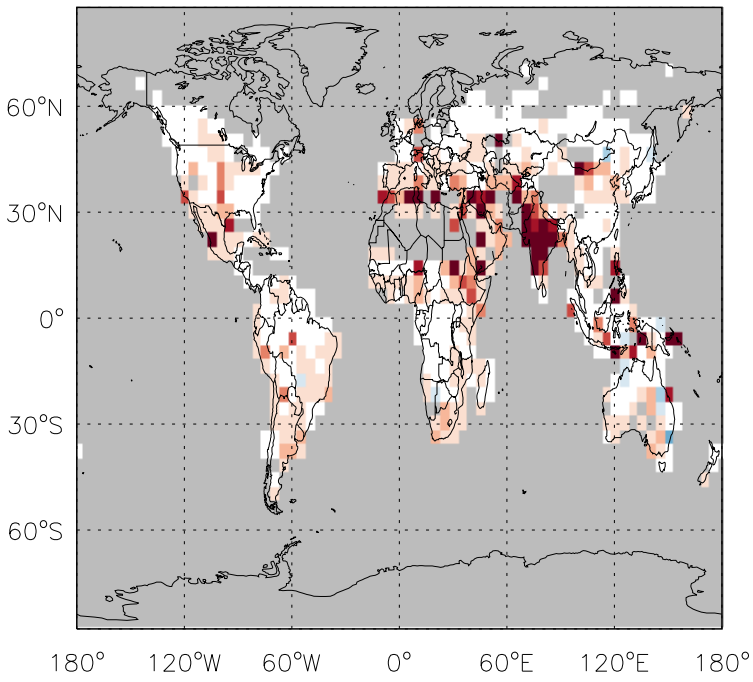

GEOS-Chem Emission Ratio Maps

v11-01d-Run0 / v10-01-public-Run0

Ratio: BC anthro emissions for Oct

v11-01d-Run0 / v11-01b-Run0

Ratio: BC anthro emissions for Oct

v11-01d-Run0 / v10-01-public-Run0

Ratio: BC biofuel emissions for Oct

v11-01d-Run0 / v11-01b-Run0

Ratio: BC biofuel emissions for Oct

GEOS-Chem Emission Ratio Maps

v11-01d-Run0 / v10-01-public-Run0

Ratio: BC biomass emissions for Oct

v11-01d-Run0 / v11-01b-Run0

Ratio: BC biomass emissions for Oct