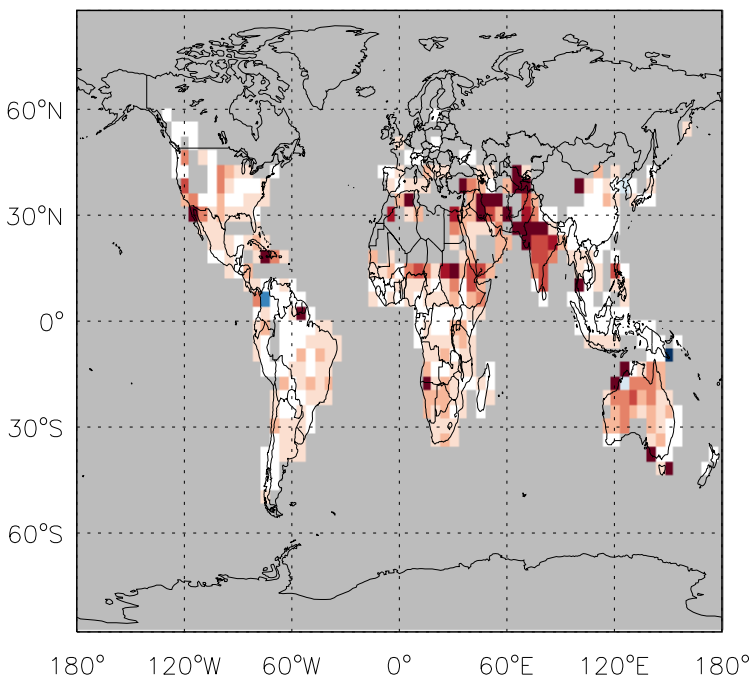

GEOS-Chem Emission Ratio Maps

v11-01d-Run0 / v10-01-public-Run0

Ratio: CH₂O anthro+biofuel emissions for Jan

v11-01d-Run0 / v11-01b-Run0

Ratio: CH₂O anthro+biofuel emissions for Jan

v11-01d-Run0 / v10-01-public-Run0

Ratio: CH₂O biomass emissions for Jan

v11-01d-Run0 / v11-01b-Run0

Ratio: CH₂O biomass emissions for Jan