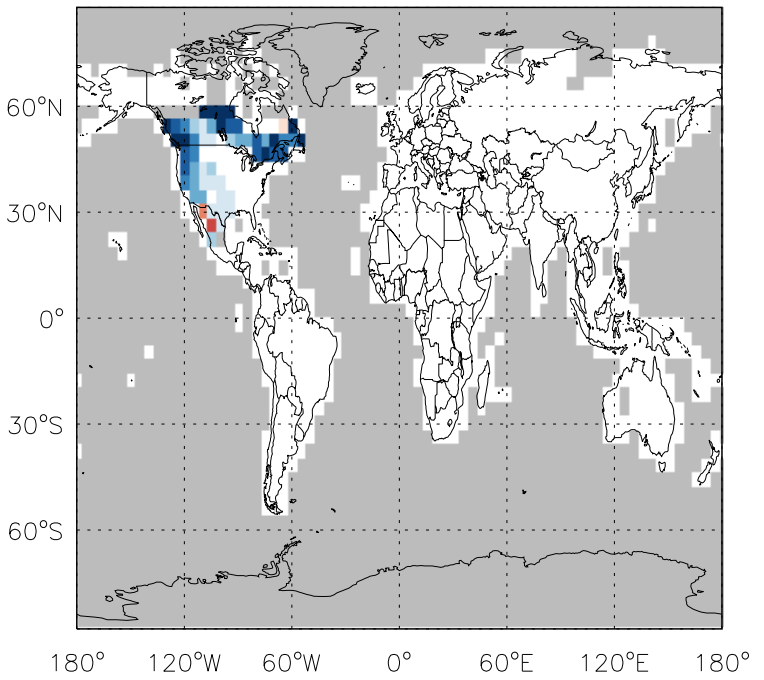

GEOS-Chem Emission Ratio Maps

v11-01d-Run0 / v10-01-public-Run0

v11-01d-Run0 / v11-01b-Run0

Ratio: CH₂O anthro+biofuel emissions for Jul

Ratio: CH₂O anthro+biofuel emissions for Jul

v11-01d-Run0 / v10-01-public-Run0

v11-01d-Run0 / v11-01b-Run0

Ratio: CH₂O biomass emissions for Jul

Ratio: CH₂O biomass emissions for Jul