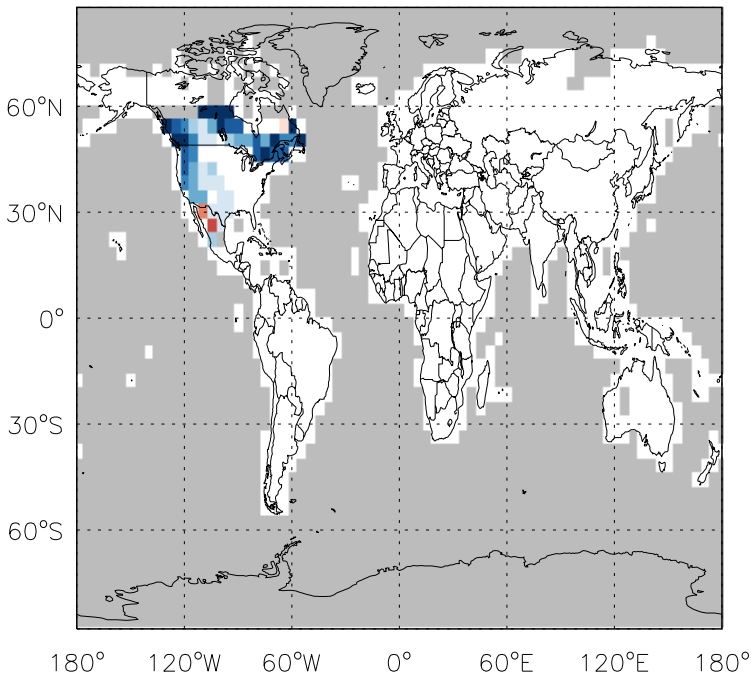

GEOS-Chem Emission Ratio Maps

v11-01d-Run0 / v10-01-public-Run0

v11-01d-Run0 / v11-01b-Run0

Ratio: CH₂O anthro+biofuel emissions for Jul

Ratio: CH₂O anthro+biofuel emissions for Jul

v11-01d-Run0 / v10-01-public-Run0

v11-01d-Run0 / v11-01b-Run0

Ratio: CH₂O biomass emissions for Jul

Ratio: CH₂O biomass emissions for Jul