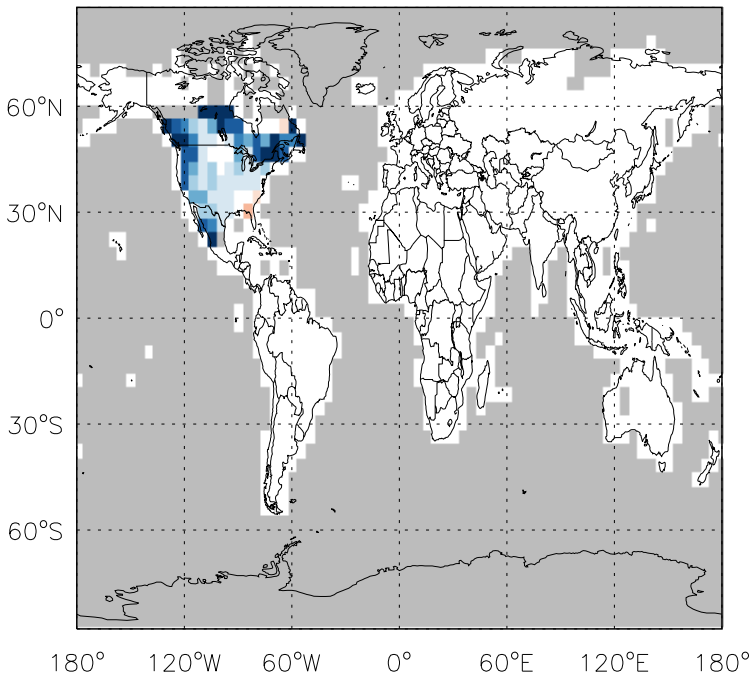

GEOS-Chem Emission Ratio Maps

v11-01d-Run0 / v10-01-public-Run0

Ratio: CH₂O anthro+biofuel emissions for Oct

v11-01d-Run0 / v11-01b-Run0

Ratio: CH₂O anthro+biofuel emissions for Oct

v11-01d-Run0 / v10-01-public-Run0

Ratio: CH₂O biomass emissions for Oct

v11-01d-Run0 / v11-01b-Run0

Ratio: CH₂O biomass emissions for Oct