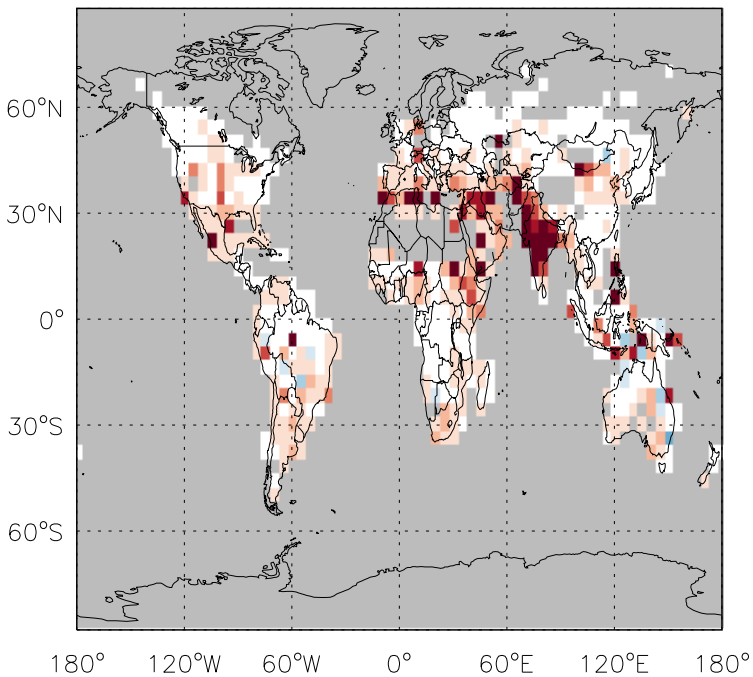

GEOS-Chem Emission Ratio Maps

v11-01d-Run0 / v10-01-public-Run0

Ratio: CH₂O anthro+biofuel emissions for Oct

v11-01d-Run0 / v11-01b-Run0

Ratio: CH₂O anthro+biofuel emissions for Oct

v11-01d-Run0 / v10-01-public-Run0

Ratio: CH₂O biomass emissions for Oct

v11-01d-Run0 / v11-01b-Run0

Ratio: CH₂O biomass emissions for Oct