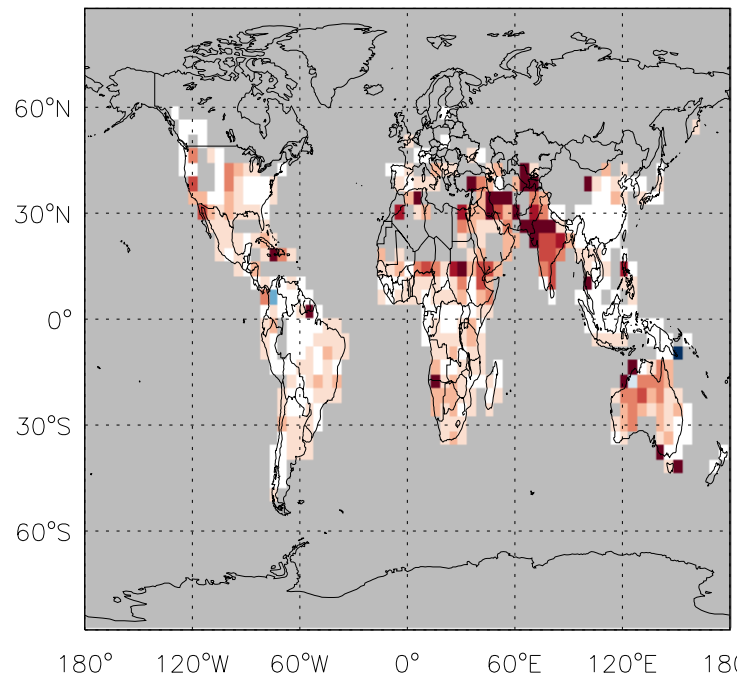

GEOS-Chem Emission Ratio Maps

v11-01d-Run0 / v10-01-public-Run0

Ratio: CO anthro+biofuel emissions for Jan

v11-01d-Run0 / v11-01b-Run0

Ratio: CO anthro+biofuel emissions for Jan

v11-01d-Run0 / v10-01-public-Run0

Ratio: CO biomass emissions for Jan

v11-01d-Run0 / v11-01b-Run0

Ratio: CO biomass emissions for Jan

GEOS-Chem Emission Ratio Maps

v11-01d-Run0 / v10-01-public-Run0

Ratio: CO from MONOT emissions for Jan

v11-01d-Run0 / v11-01b-Run0