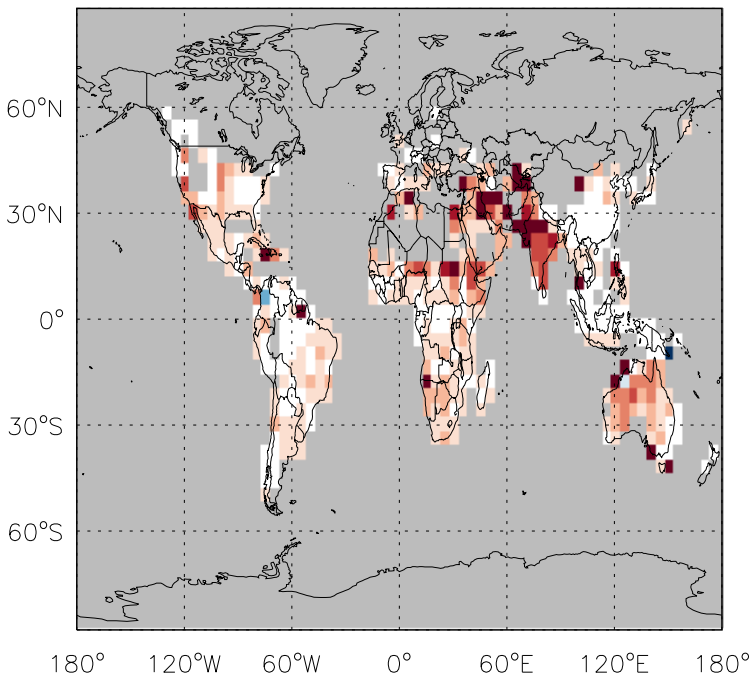

GEOS-Chem Emission Ratio Maps

v11-01d-Run0 / v10-01-public-Run0

Ratio: CO anthro+biofuel emissions for Jan

v11-01d-Run0 / v11-01b-Run0

Ratio: CO anthro+biofuel emissions for Jan

v11-01d-Run0 / v10-01-public-Run0

Ratio: CO biomass emissions for Jan

v11-01d-Run0 / v11-01b-Run0

Ratio: CO biomass emissions for Jan

GEOS-Chem Emission Ratio Maps

v11-01d-Run0 / v10-01-public-Run0

Ratio: CO from MONOT emissions for Jan

v11-01d-Run0 / v11-01b-Run0