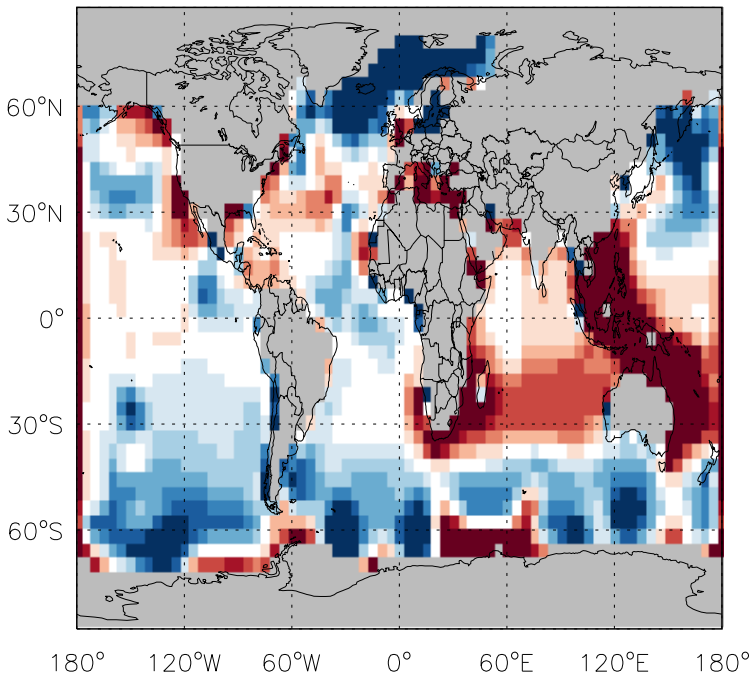

GEOS-Chem Emission Ratio Maps

v11-01d-Run0 / v10-01-public-Run0

Ratio: DMS biogenic emissions for Apr

v11-01d-Run0 / v11-01b-Run0

Ratio: DMS biogenic emissions for Apr