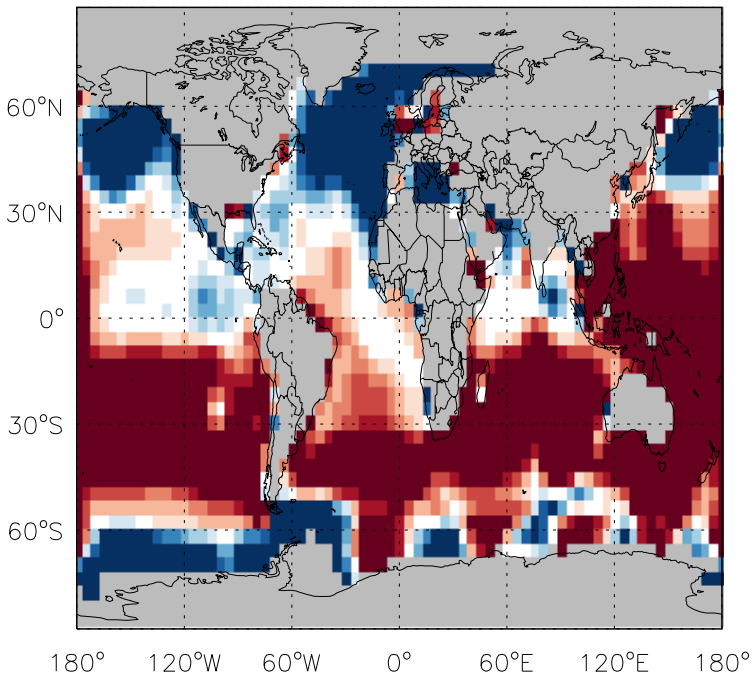

GEOS-Chem Emission Ratio Maps

v11-01d-Run0 / v10-01-public-Run0

Ratio: DMS biogenic emissions for Jan

v11-01d-Run0 / v11-01b-Run0

Ratio: DMS biogenic emissions for Jan