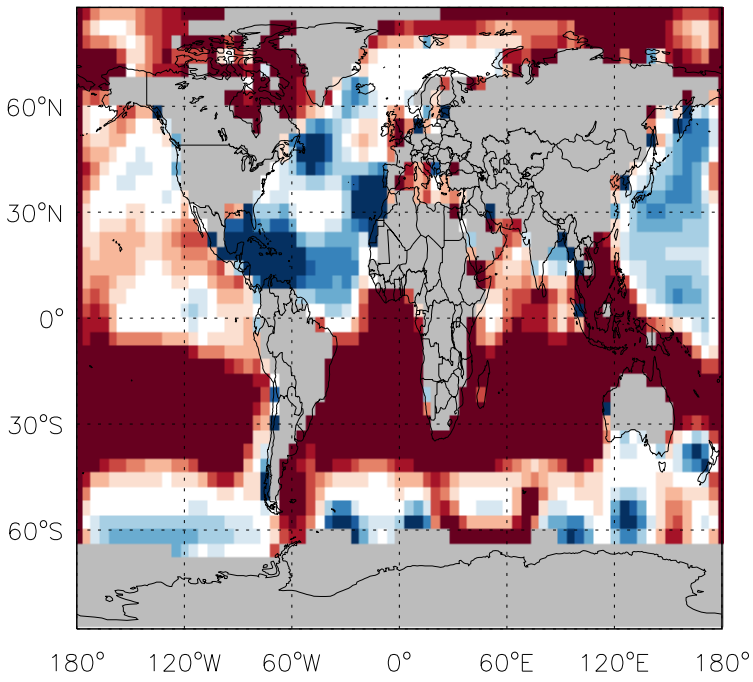

GEOS-Chem Emission Ratio Maps

v11-01d-Run0 / v10-01-public-Run0

Ratio: DMS biogenic emissions for Jul

v11-01d-Run0 / v11-01b-Run0

Ratio: DMS biogenic emissions for Jul