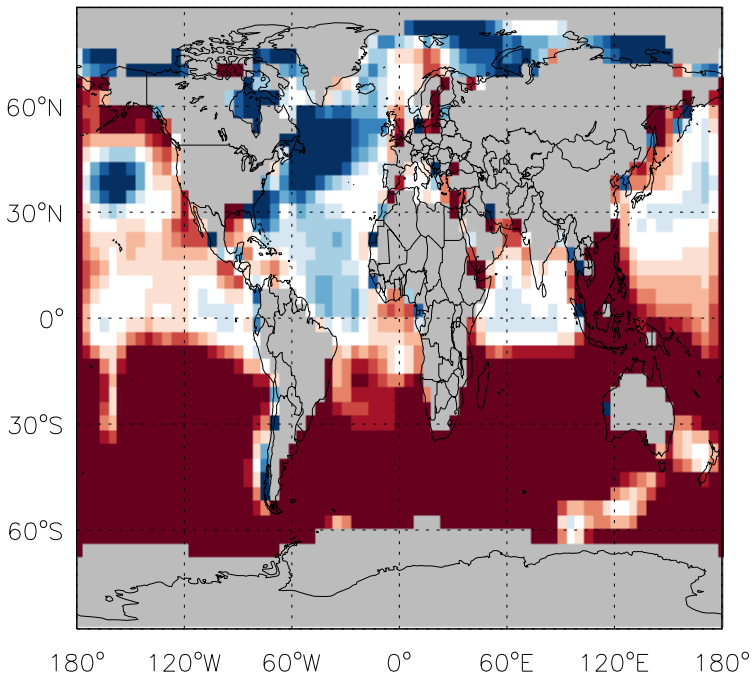

GEOS-Chem Emission Ratio Maps

v11-01d-Run0 / v10-01-public-Run0

Ratio: DMS biogenic emissions for Oct

v11-01d-Run0 / v11-01b-Run0

Ratio: DMS biogenic emissions for Oct