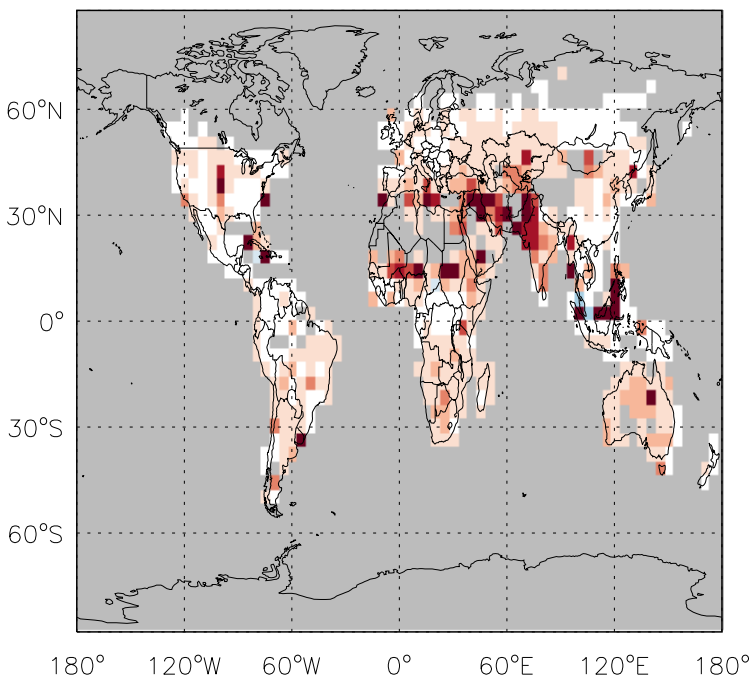

GEOS-Chem Emission Ratio Maps

v11-01d-Run0 / v10-01-public-Run0

Ratio: MEK anthro+biofuel emissions for Apr

v11-01d-Run0 / v11-01b-Run0

Ratio: MEK anthro+biofuel emissions for Apr

v11-01d-Run0 / v10-01-public-Run0

Ratio: MEK biomass emissions for Apr

v11-01d-Run0 / v11-01b-Run0

Ratio: MEK biomass emissions for Apr