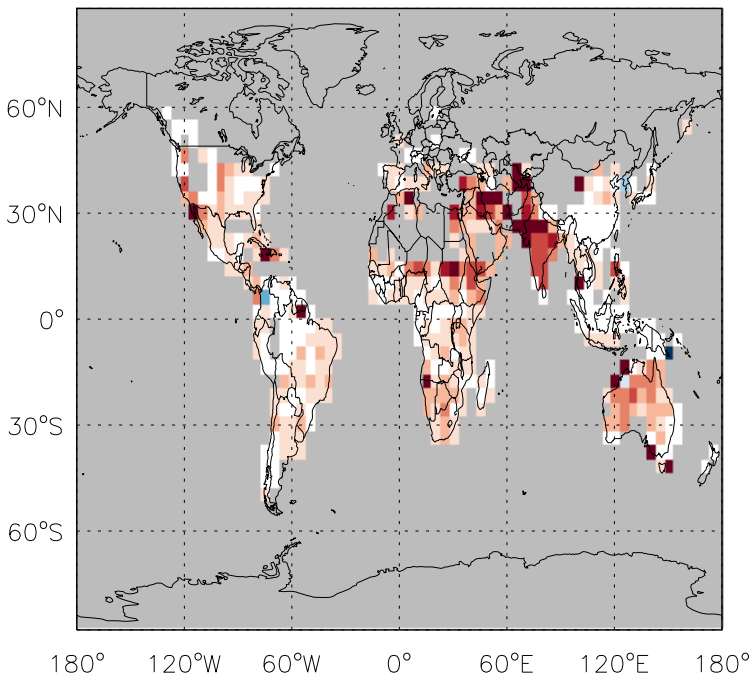

GEOS-Chem Emission Ratio Maps

v11-01d-Run0 / v10-01-public-Run0

Ratio: MEK anthro+biofuel emissions for Jan

v11-01d-Run0 / v11-01b-Run0

Ratio: MEK anthro+biofuel emissions for Jan

v11-01d-Run0 / v10-01-public-Run0

Ratio: MEK biomass emissions for Jan

v11-01d-Run0 / v11-01b-Run0

Ratio: MEK biomass emissions for Jan