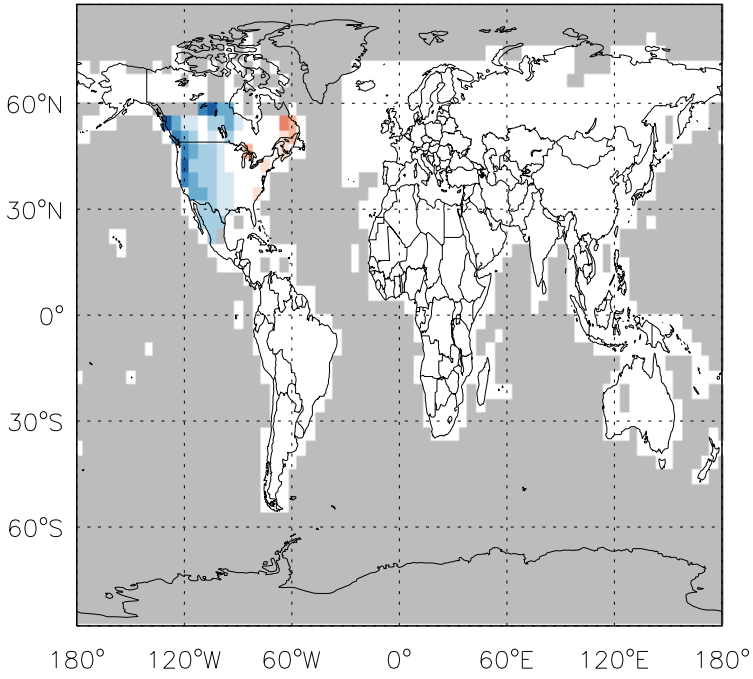

GEOS-Chem Emission Ratio Maps

v11-01d-Run0 / v10-01-public-Run0

Ratio: MEK anthro+biofuel emissions for Jul

v11-01d-Run0 / v11-01b-Run0

Ratio: MEK anthro+biofuel emissions for Jul

v11-01d-Run0 / v10-01-public-Run0

Ratio: MEK biomass emissions for Jul

v11-01d-Run0 / v11-01b-Run0

Ratio: MEK biomass emissions for Jul