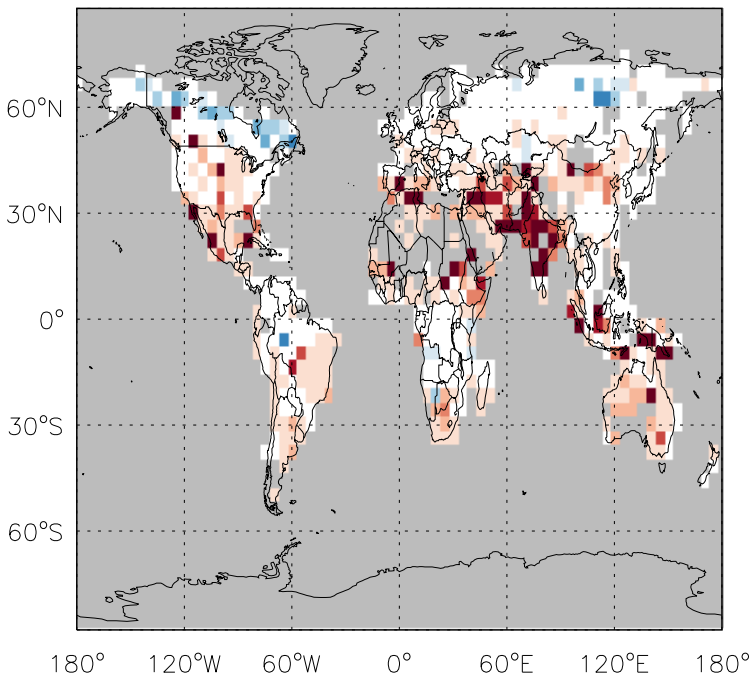

GEOS-Chem Emission Ratio Maps

v11-01d-Run0 / v10-01-public-Run0

Ratio: MEK anthro+biofuel emissions for Jul

v11-01d-Run0 / v11-01b-Run0

Ratio: MEK anthro+biofuel emissions for Jul

v11-01d-Run0 / v10-01-public-Run0

Ratio: MEK biomass emissions for Jul

v11-01d-Run0 / v11-01b-Run0

Ratio: MEK biomass emissions for Jul