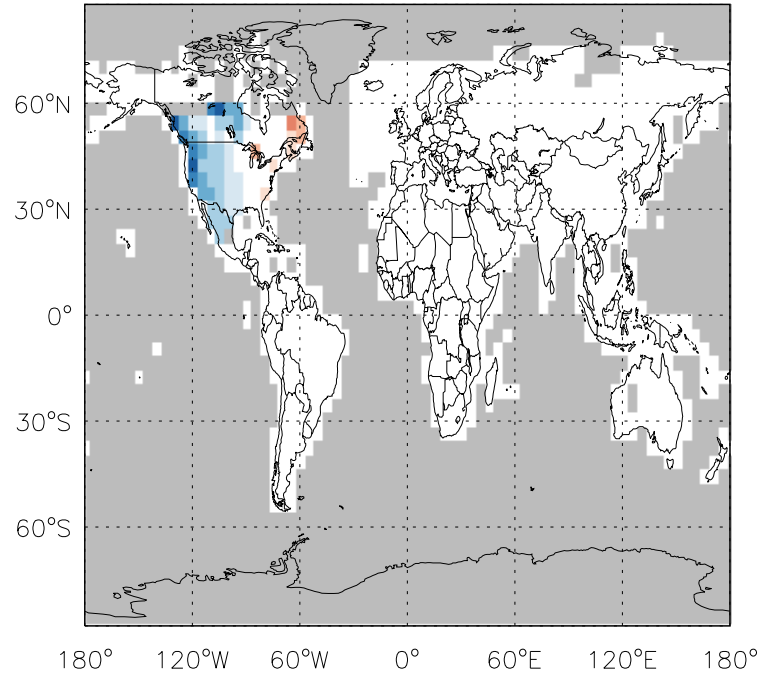

GEOS-Chem Emission Ratio Maps

v11-01d-Run0 / v10-01-public-Run0

Ratio: MEK anthro+biofuel emissions for Jul

v11-01d-Run0 / v11-01b-Run0

Ratio: MEK anthro+biofuel emissions for Jul

v11-01d-Run0 / v10-01-public-Run0

Ratio: MEK biomass emissions for Jul

v11-01d-Run0 / v11-01b-Run0

Ratio: MEK biomass emissions for Jul