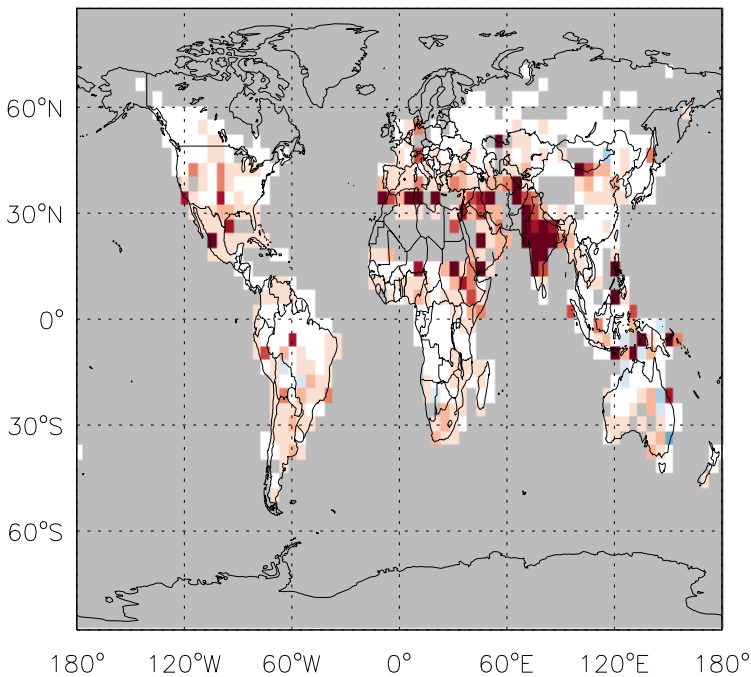

GEOS-Chem Emission Ratio Maps

v11-01d-Run0 / v10-01-public-Run0

Ratio: MEK anthro+biofuel emissions for Oct

v11-01d-Run0 / v11-01b-Run0

Ratio: MEK anthro+biofuel emissions for Oct

v11-01d-Run0 / v10-01-public-Run0

Ratio: MEK biomass emissions for Oct

v11-01d-Run0 / v11-01b-Run0

Ratio: MEK biomass emissions for Oct