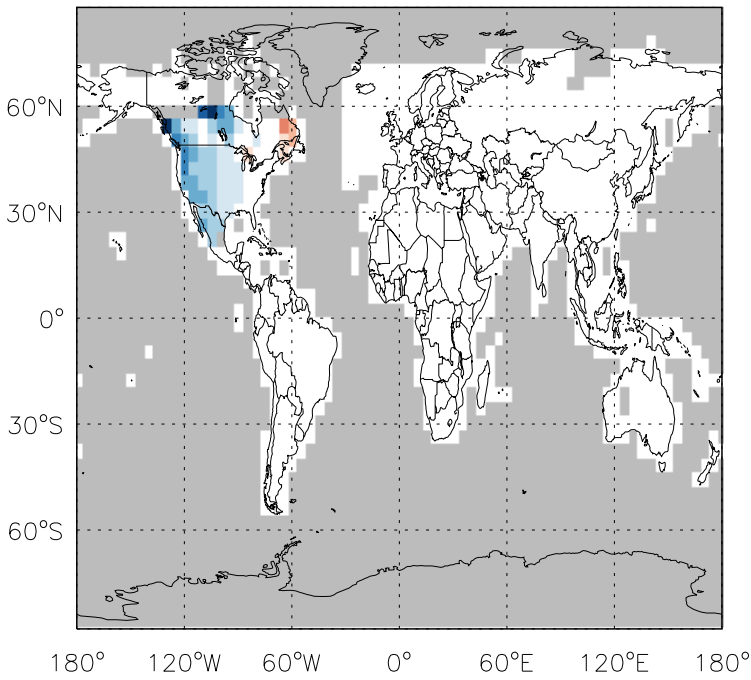

GEOS-Chem Emission Ratio Maps

v11-01d-Run0 / v10-01-public-Run0

Ratio: MEK anthro+biofuel emissions for Oct

v11-01d-Run0 / v11-01b-Run0

Ratio: MEK anthro+biofuel emissions for Oct

v11-01d-Run0 / v10-01-public-Run0

Ratio: MEK biomass emissions for Oct

v11-01d-Run0 / v11-01b-Run0

Ratio: MEK biomass emissions for Oct