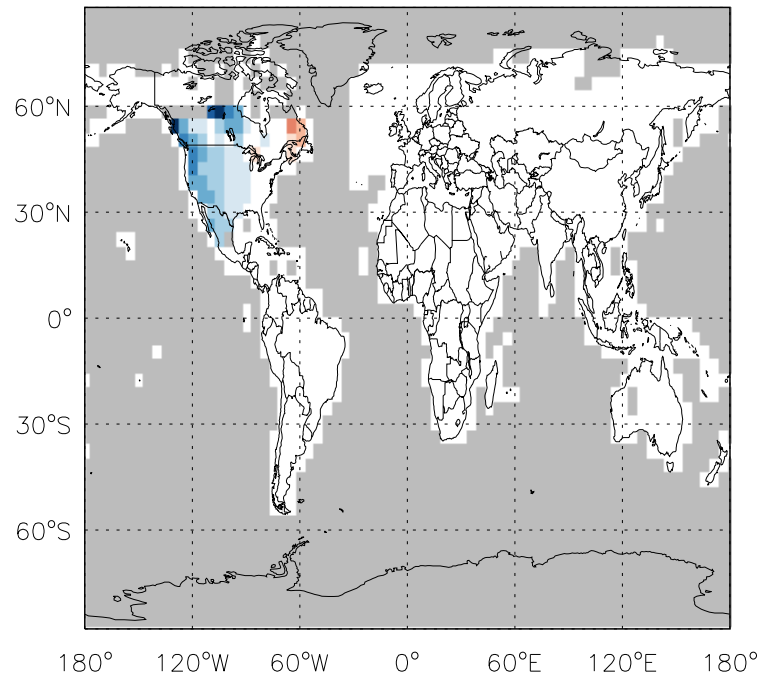

GEOS-Chem Emission Ratio Maps

v11-01d-Run0 / v10-01-public-Run0

Ratio: MEK anthro+biofuel emissions for Oct

v11-01d-Run0 / v11-01b-Run0

Ratio: MEK anthro+biofuel emissions for Oct

v11-01d-Run0 / v10-01-public-Run0

Ratio: MEK biomass emissions for Oct

v11-01d-Run0 / v11-01b-Run0

Ratio: MEK biomass emissions for Oct