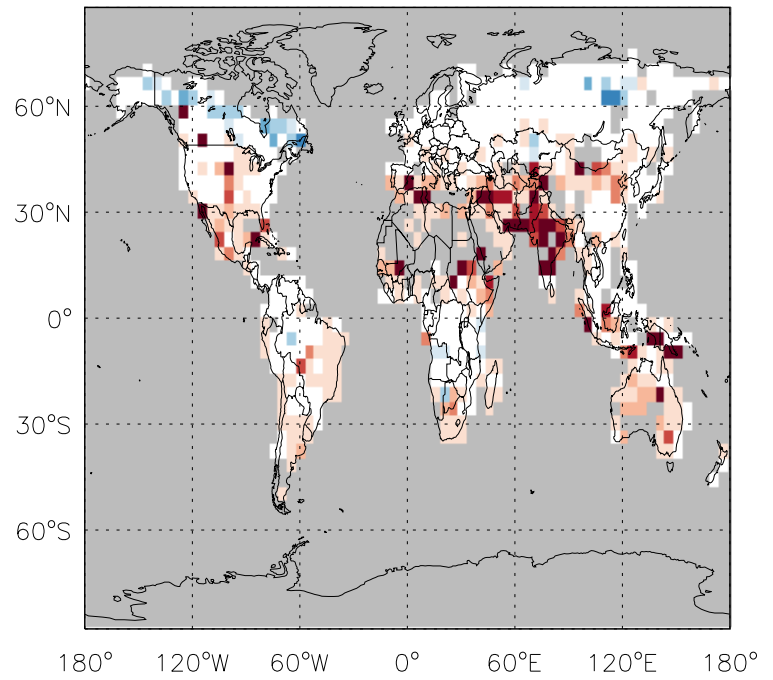

GEOS-Chem Emission Ratio Maps

v11-01d-Run0 / v10-01-public-Run0

Ratio: NO anthro+biofuel emissions for Jul

v11-01d-Run0 / v11-01b-Run0

Ratio: NO anthro+biofuel emissions for Jul

v11-01d-Run0 / v10-01-public-Run0

Ratio: NO column aircraft emissions for Jul

v11-01d-Run0 / v11-01b-Run0

Ratio: NO column aircraft emissions for Jul

GEOS-Chem Emission Ratio Maps

v11-01d-Run0 / v10-01-public-Run0

Ratio: NO biomass emissions for Jul

v11-01d-Run0 / v11-01b-Run0

Ratio: NO biomass emissions for Jul

v11-01d-Run0 / v10-01-public-Run0

Ratio: NO fertilizer emissions for Jul

v11-01d-Run0 / v11-01b-Run0

Ratio: NO fertilizer emissions for Jul

GEOS-Chem Emission Ratio Maps