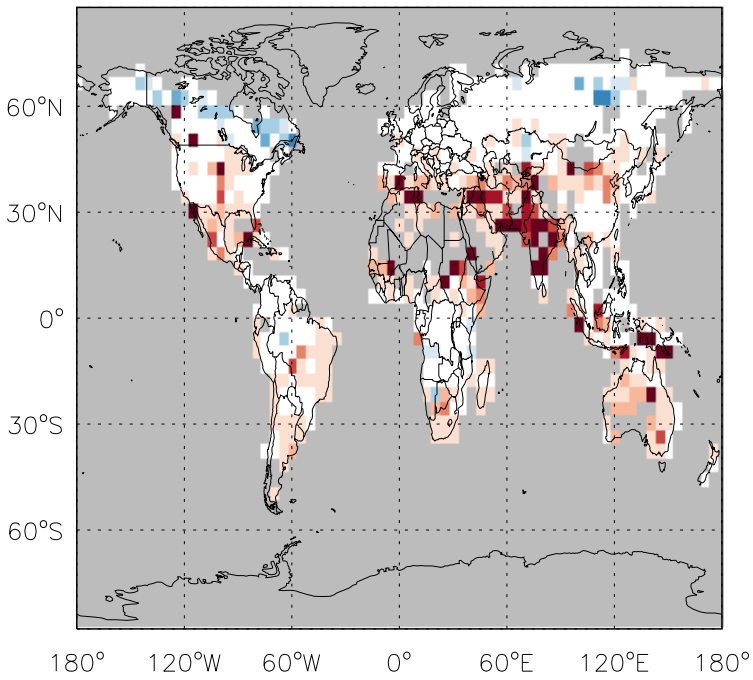

GEOS-Chem Emission Ratio Maps

v11-01d-Run0 / v10-01-public-Run0

Ratio: NO anthro+biofuel emissions for Jul

v11-01d-Run0 / v11-01b-Run0

Ratio: NO anthro+biofuel emissions for Jul

v11-01d-Run0 / v10-01-public-Run0

Ratio: NO column aircraft emissions for Jul

v11-01d-Run0 / v11-01b-Run0

Ratio: NO column aircraft emissions for Jul

GEOS-Chem Emission Ratio Maps

v11-01d-Run0 / v10-01-public-Run0

Ratio: NO biomass emissions for Jul

v11-01d-Run0 / v11-01b-Run0

Ratio: NO biomass emissions for Jul

v11-01d-Run0 / v10-01-public-Run0

Ratio: NO fertilizer emissions for Jul

v11-01d-Run0 / v11-01b-Run0

Ratio: NO fertilizer emissions for Jul

GEOS-Chem Emission Ratio Maps