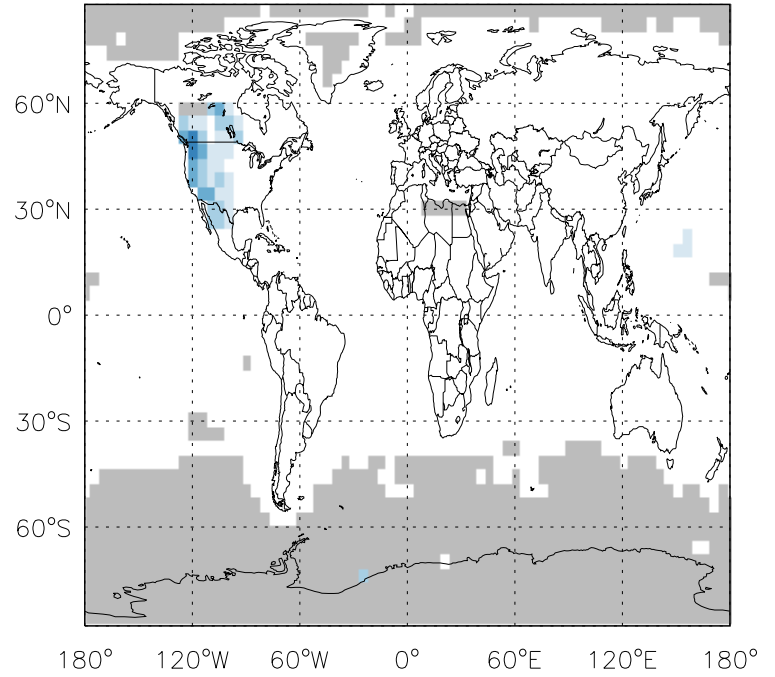

GEOS-Chem Emission Ratio Maps

v11-01d-Run0 / v10-01-public-Run0

Ratio: NO anthro+biofuel emissions for Jul

v11-01d-Run0 / v11-01b-Run0

Ratio: NO anthro+biofuel emissions for Jul

v11-01d-Run0 / v10-01-public-Run0

Ratio: NO column aircraft emissions for Jul

v11-01d-Run0 / v11-01b-Run0

Ratio: NO column aircraft emissions for Jul

GEOS-Chem Emission Ratio Maps

v11-01d-Run0 / v10-01-public-Run0

Ratio: NO biomass emissions for Jul