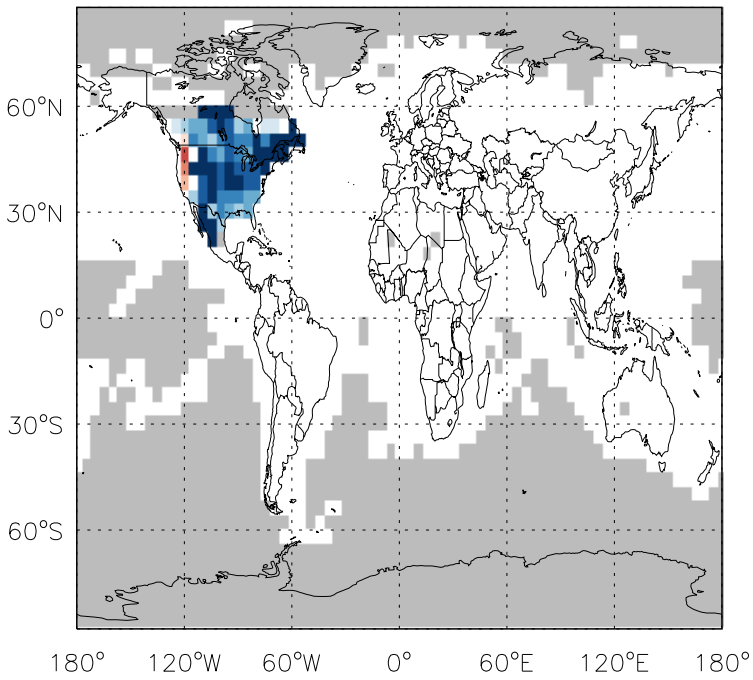

GEOS-Chem Emission Ratio Maps

v11-01d-Run0 / v10-01-public-Run0

Ratio: OC anthro emissions for Jan

v11-01d-Run0 / v11-01b-Run0

Ratio: OC anthro emissions for Jan

v11-01d-Run0 / v10-01-public-Run0

Ratio: OC biofuel emissions for Jan

v11-01d-Run0 / v11-01b-Run0

Ratio: OC biofuel emissions for Jan

GEOS-Chem Emission Ratio Maps

v11-01d-Run0 / v10-01-public-Run0

Ratio: OC biomass emissions for Jan

v11-01d-Run0 / v11-01b-Run0

Ratio: OC biomass emissions for Jan