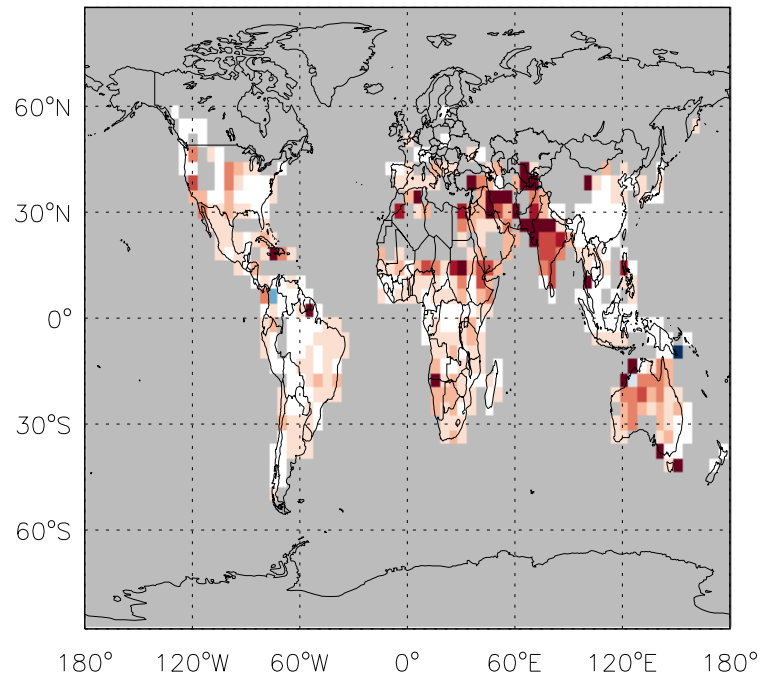

GEOS-Chem Emission Ratio Maps

v11-01d-Run0 / v10-01-public-Run0

Ratio: OC anthro emissions for Jan

v11-01d-Run0 / v11-01b-Run0

Ratio: OC anthro emissions for Jan

v11-01d-Run0 / v10-01-public-Run0

Ratio: OC biofuel emissions for Jan

v11-01d-Run0 / v11-01b-Run0

Ratio: OC biofuel emissions for Jan

GEOS-Chem Emission Ratio Maps

v11-01d-Run0 / v10-01-public-Run0

Ratio: OC biomass emissions for Jan

v11-01d-Run0 / v11-01b-Run0

Ratio: OC biomass emissions for Jan

v11-01d-Run0 / v10-01-public-Run0

Ratio: OC biogenic emissions for Jan

v11-01d-Run0 / v11-01b-Run0

Ratio: OC biogenic emissions for Jan