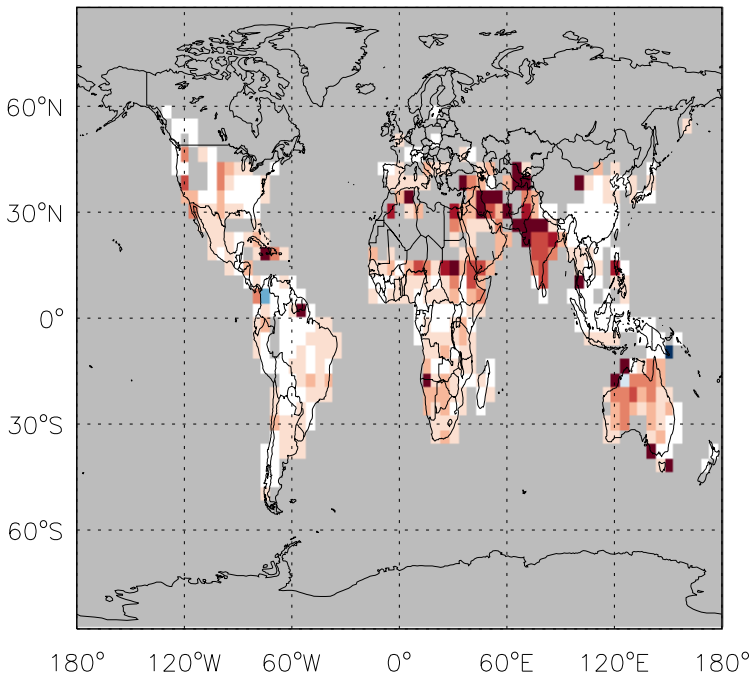

GEOS-Chem Emission Ratio Maps

v11-01d-Run0 / v10-01-public-Run0

Ratio: OC anthro emissions for Jan

v11-01d-Run0 / v11-01b-Run0

Ratio: OC anthro emissions for Jan

v11-01d-Run0 / v10-01-public-Run0

Ratio: OC biofuel emissions for Jan

v11-01d-Run0 / v11-01b-Run0

Ratio: OC biofuel emissions for Jan

GEOS-Chem Emission Ratio Maps

v11-01d-Run0 / v10-01-public-Run0

Ratio: OC biomass emissions for Jan

v11-01d-Run0 / v11-01b-Run0

Ratio: OC biomass emissions for Jan

v11-01d-Run0 / v10-01-public-Run0

Ratio: OC biogenic emissions for Jan

v11-01d-Run0 / v11-01b-Run0

Ratio: OC biogenic emissions for Jan