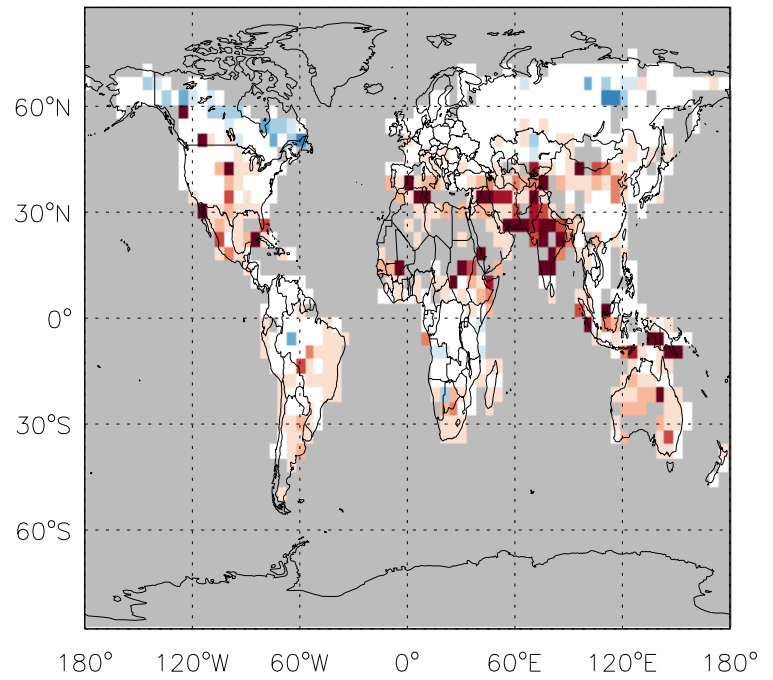

GEOS-Chem Emission Ratio Maps

v11-01d-Run0 / v10-01-public-Run0

Ratio: OC anthro emissions for Jul

v11-01d-Run0 / v11-01b-Run0

Ratio: OC anthro emissions for Jul

v11-01d-Run0 / v10-01-public-Run0

Ratio: OC biofuel emissions for Jul

v11-01d-Run0 / v11-01b-Run0

Ratio: OC biofuel emissions for Jul

GEOS-Chem Emission Ratio Maps

v11-01d-Run0 / v10-01-public-Run0

Ratio: OC biomass emissions for Jul

v11-01d-Run0 / v11-01b-Run0

Ratio: OC biomass emissions for Jul

v11-01d-Run0 / v10-01-public-Run0

Ratio: OC biogenic emissions for Jul

v11-01d-Run0 / v11-01b-Run0

Ratio: OC biogenic emissions for Jul