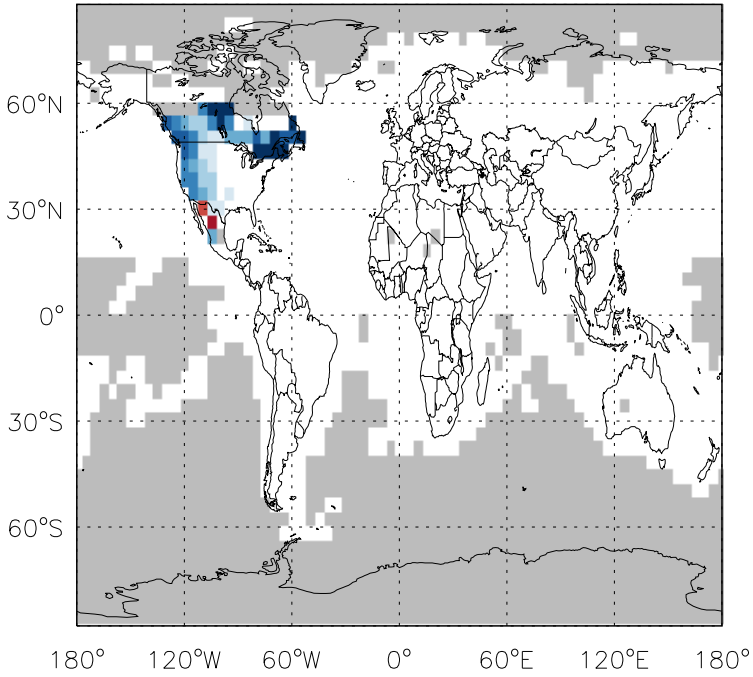

GEOS-Chem Emission Ratio Maps

v11-01d-Run0 / v10-01-public-Run0

Ratio: OC anthro emissions for Jul

v11-01d-Run0 / v11-01b-Run0

Ratio: OC anthro emissions for Jul

v11-01d-Run0 / v10-01-public-Run0

Ratio: OC biofuel emissions for Jul

v11-01d-Run0 / v11-01b-Run0

Ratio: OC biofuel emissions for Jul

GEOS-Chem Emission Ratio Maps

v11-01d-Run0 / v10-01-public-Run0

Ratio: OC biomass emissions for Jul

v11-01d-Run0 / v11-01b-Run0

Ratio: OC biomass emissions for Jul