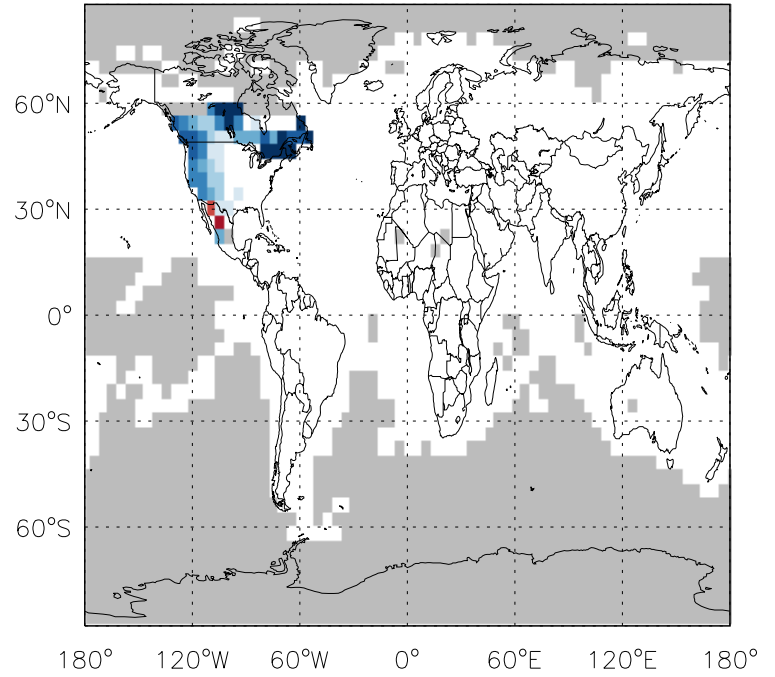

GEOS-Chem Emission Ratio Maps

v11-01d-Run0 / v10-01-public-Run0

Ratio: OC anthro emissions for Jul

v11-01d-Run0 / v11-01b-Run0

Ratio: OC anthro emissions for Jul

v11-01d-Run0 / v10-01-public-Run0

Ratio: OC biofuel emissions for Jul

v11-01d-Run0 / v11-01b-Run0

Ratio: OC biofuel emissions for Jul

GEOS-Chem Emission Ratio Maps

v11-01d-Run0 / v10-01-public-Run0

Ratio: OC biomass emissions for Jul

v11-01d-Run0 / v11-01b-Run0

Ratio: OC biomass emissions for Jul