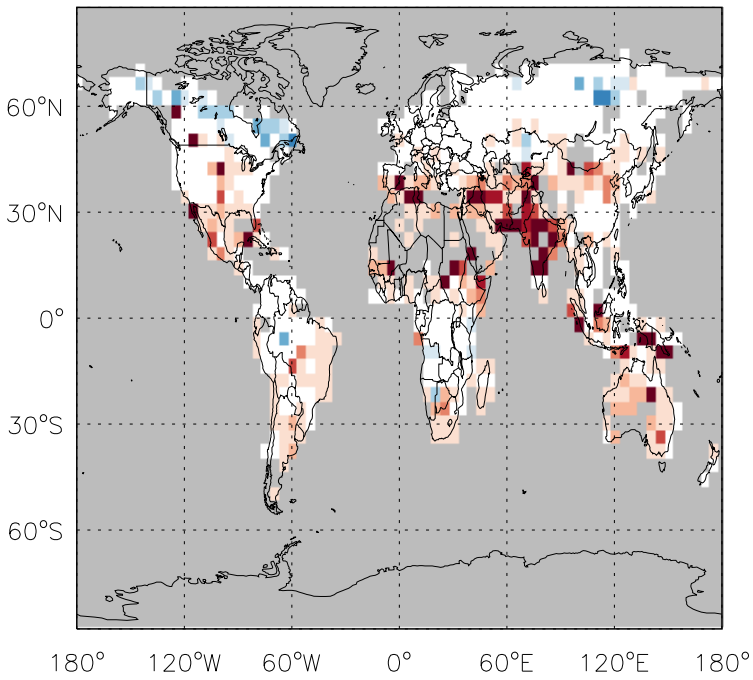

GEOS-Chem Emission Ratio Maps

v11-01d-Run0 / v10-01-public-Run0

Ratio: OC anthro emissions for Jul

v11-01d-Run0 / v11-01b-Run0

Ratio: OC anthro emissions for Jul

v11-01d-Run0 / v10-01-public-Run0

Ratio: OC biofuel emissions for Jul

v11-01d-Run0 / v11-01b-Run0

Ratio: OC biofuel emissions for Jul

GEOS-Chem Emission Ratio Maps

v11-01d-Run0 / v10-01-public-Run0

Ratio: OC biomass emissions for Jul

v11-01d-Run0 / v11-01b-Run0

Ratio: OC biomass emissions for Jul

v11-01d-Run0 / v10-01-public-Run0

Ratio: OC biogenic emissions for Jul

v11-01d-Run0 / v11-01b-Run0

Ratio: OC biogenic emissions for Jul