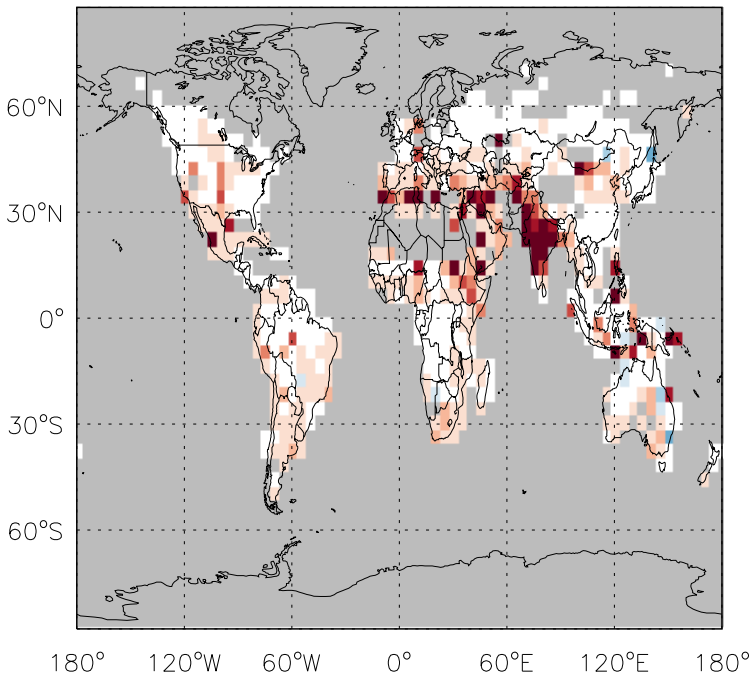

GEOS-Chem Emission Ratio Maps

v11-01d-Run0 / v10-01-public-Run0

Ratio: OC anthro emissions for Oct

v11-01d-Run0 / v11-01b-Run0

Ratio: OC anthro emissions for Oct

v11-01d-Run0 / v10-01-public-Run0

Ratio: OC biofuel emissions for Oct

v11-01d-Run0 / v11-01b-Run0

Ratio: OC biofuel emissions for Oct

# GEOS-Chem Emission Ratio Maps

v11-01d-Run0 / v10-01-public-Run0

Ratio: OC biomass emissions for Oct

v11-01d-Run0 / v11-01b-Run0

Ratio: OC biomass emissions for Oct

v11-01d-Run0 / v10-01-public-Run0

Ratio: OC biogenic emissions for Oct