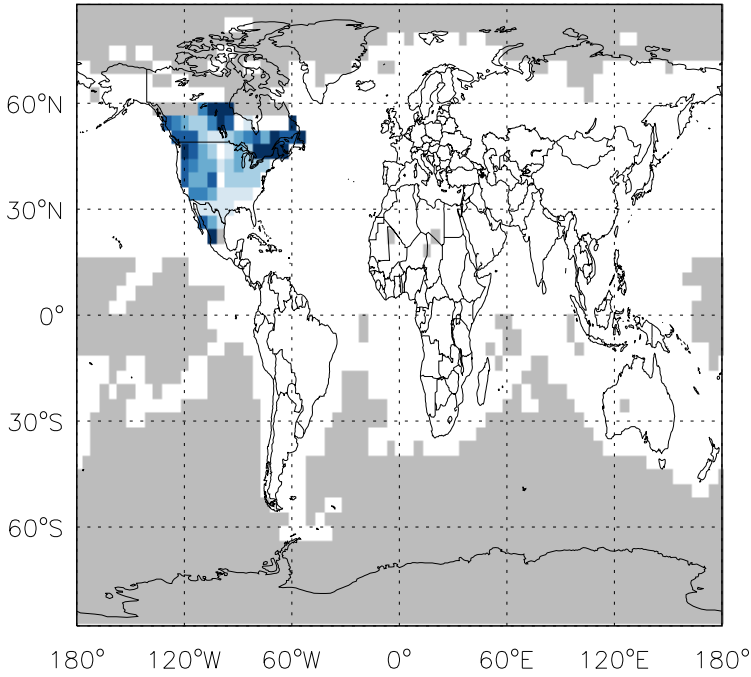

GEOS-Chem Emission Ratio Maps

v11-01d-Run0 / v10-01-public-Run0

Ratio: OC anthro emissions for Oct

v11-01d-Run0 / v11-01b-Run0

Ratio: OC anthro emissions for Oct

v11-01d-Run0 / v10-01-public-Run0

Ratio: OC biofuel emissions for Oct

v11-01d-Run0 / v11-01b-Run0

Ratio: OC biofuel emissions for Oct

# GEOS-Chem Emission Ratio Maps

v11-01d-Run0 / v10-01-public-Run0

Ratio: OC biomass emissions for Oct

v11-01d-Run0 / v11-01b-Run0

Ratio: OC biomass emissions for Oct

v11-01d-Run0 / v10-01-public-Run0

Ratio: OC biogenic emissions for Oct