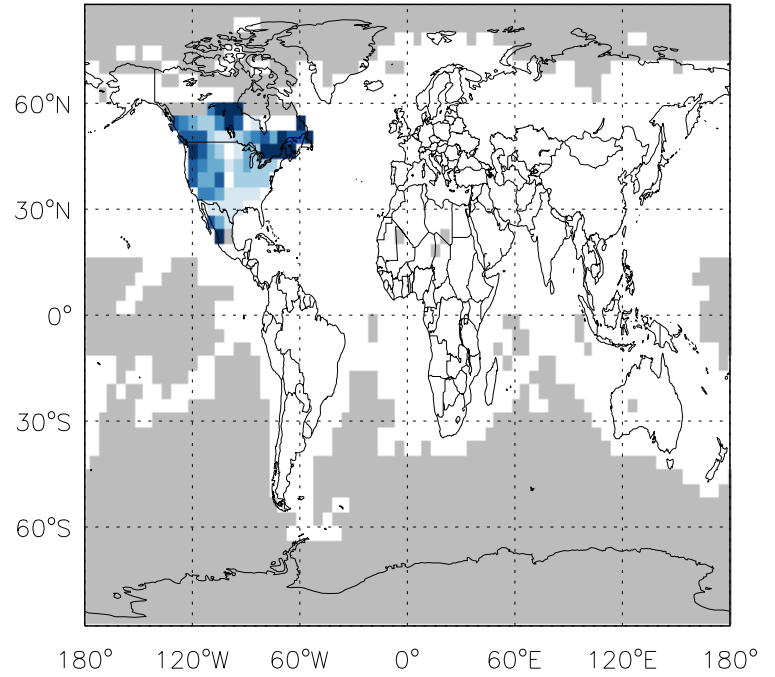

GEOS-Chem Emission Ratio Maps

v11-01d-Run0 / v10-01-public-Run0

Ratio: OC anthro emissions for Oct

v11-01d-Run0 / v11-01b-Run0

Ratio: OC anthro emissions for Oct

v11-01d-Run0 / v10-01-public-Run0

Ratio: OC biofuel emissions for Oct

v11-01d-Run0 / v11-01b-Run0

Ratio: OC biofuel emissions for Oct