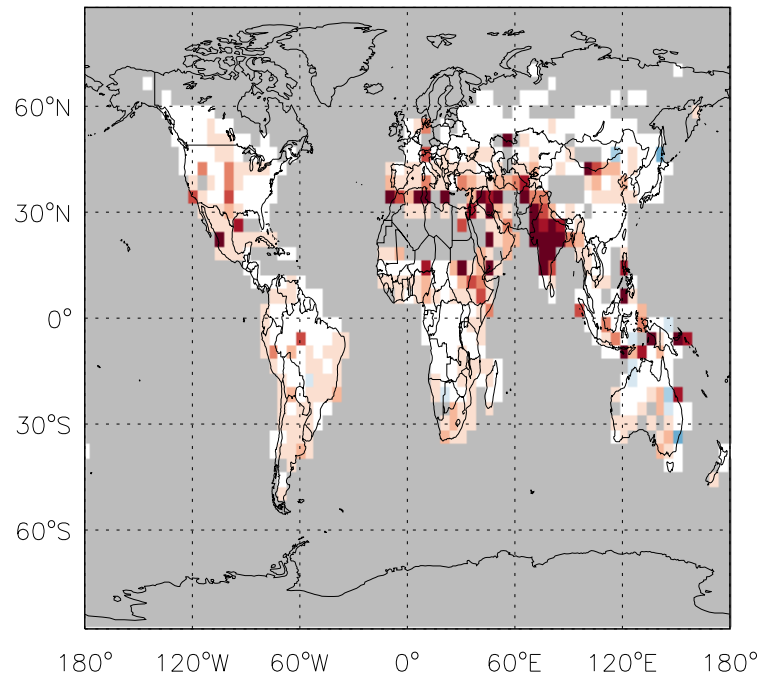

v11-01d-Run0 / v11-01b-Run0

Ratio: OC biofuel emissions for Oct

# GEOS-Chem Emission Ratio Maps

v11-01d-Run0 / v10-01-public-Run0

Ratio: OC biomass emissions for Oct

v11-01d-Run0 / v11-01b-Run0

Ratio: OC biomass emissions for Oct

v11-01d-Run0 / v10-01-public-Run0

Ratio: OC biogenic emissions for Oct

v11-01d-Run0 / v11-01b-Run0

Ratio: OC biogenic emissions for Oct