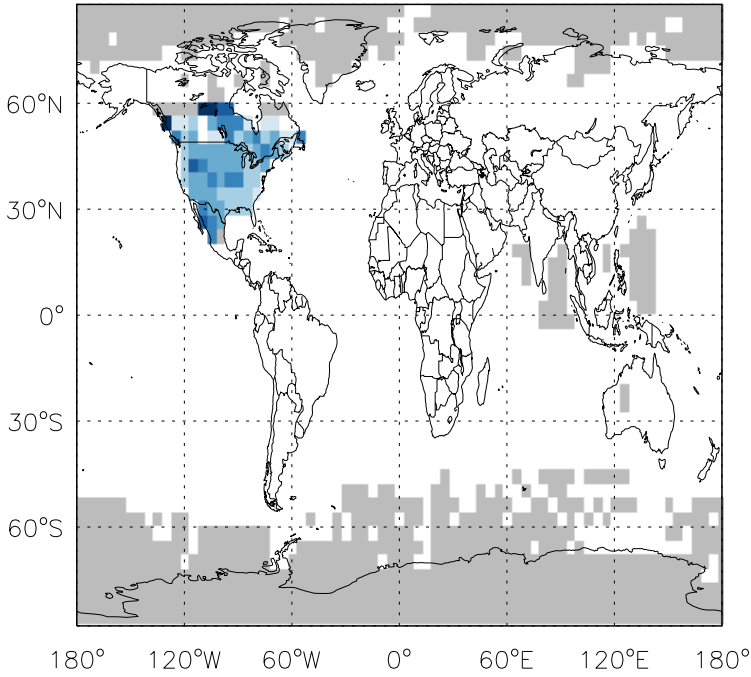

GEOS-Chem Emission Ratio Maps

v11-01d-Run0 / v10-01-public-Run0

v11-01d-Run0 / v11-01b-Run0

Ratio: PRPE anthro+biofuel emissions for Jan

Ratio: PRPE anthro+biofuel emissions for Jan

v11-01d-Run0 / v10-01-public-Run0

v11-01d-Run0 / v11-01b-Run0

Ratio: PRPE biomass emissions for Jan

Ratio: PRPE biomass emissions for Jan

GEOS-Chem Emission Ratio Maps

v11-01d-Run0 / v10-01-public-Run0

Ratio: PRPE biogenic emissions for Jan