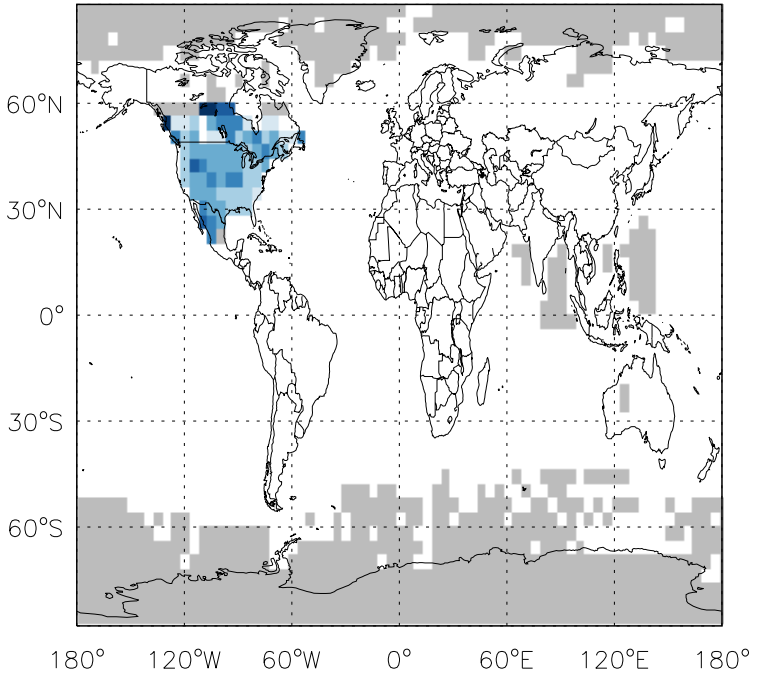

GEOS-Chem Emission Ratio Maps

v11-01d-Run0 / v10-01-public-Run0

v11-01d-Run0 / v11-01b-Run0

Ratio: PRPE anthro+biofuel emissions for Jan

Ratio: PRPE anthro+biofuel emissions for Jan

v11-01d-Run0 / v10-01-public-Run0

v11-01d-Run0 / v11-01b-Run0

Ratio: PRPE biomass emissions for Jan

Ratio: PRPE biomass emissions for Jan

GEOS-Chem Emission Ratio Maps

v11-01d-Run0 / v10-01-public-Run0

Ratio: PRPE biogenic emissions for Jan