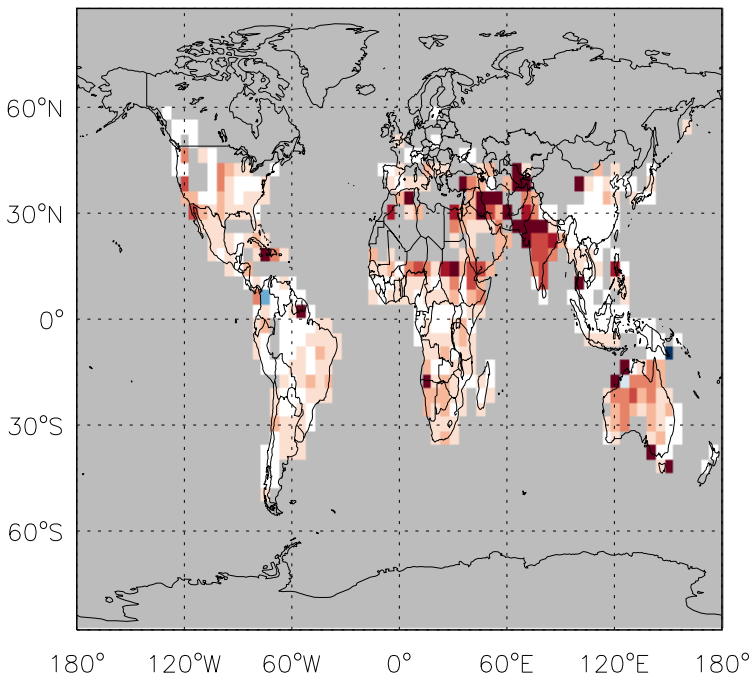

GEOS-Chem Emission Ratio Maps

v11-01d-Run0 / v10-01-public-Run0

v11-01d-Run0 / v11-01b-Run0

Ratio: PRPE anthro+biofuel emissions for Jan

Ratio: PRPE anthro+biofuel emissions for Jan

v11-01d-Run0 / v10-01-public-Run0

v11-01d-Run0 / v11-01b-Run0

Ratio: PRPE biomass emissions for Jan

Ratio: PRPE biomass emissions for Jan

GEOS-Chem Emission Ratio Maps

v11-01d-Run0 / v10-01-public-Run0

Ratio: PRPE biogenic emissions for Jan