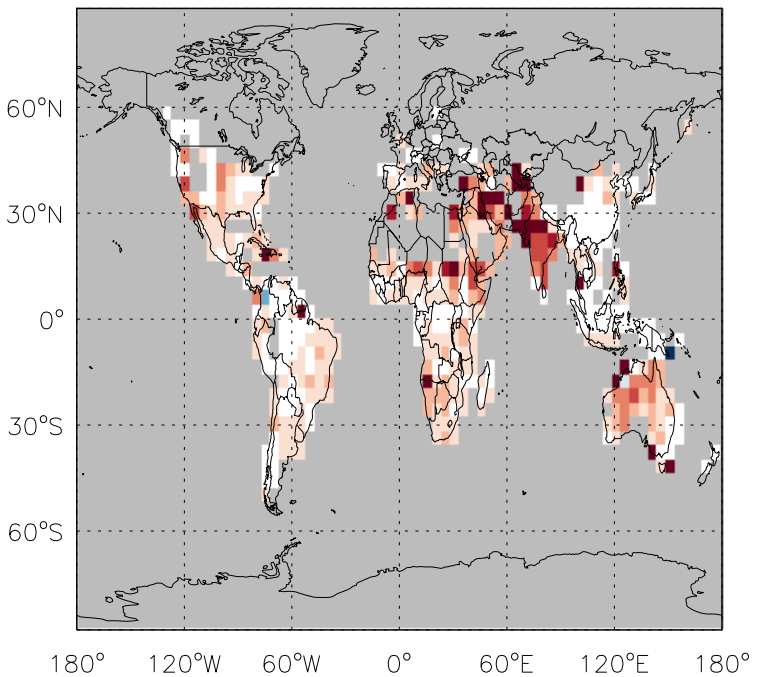

GEOS-Chem Emission Ratio Maps

v11-01d-Run0 / v10-01-public-Run0

v11-01d-Run0 / v11-01b-Run0

Ratio: PRPE anthro+biofuel emissions for Jan

Ratio: PRPE anthro+biofuel emissions for Jan

v11-01d-Run0 / v10-01-public-Run0

v11-01d-Run0 / v11-01b-Run0

Ratio: PRPE biomass emissions for Jan

Ratio: PRPE biomass emissions for Jan

GEOS-Chem Emission Ratio Maps

v11-01d-Run0 / v10-01-public-Run0

Ratio: PRPE biogenic emissions for Jan