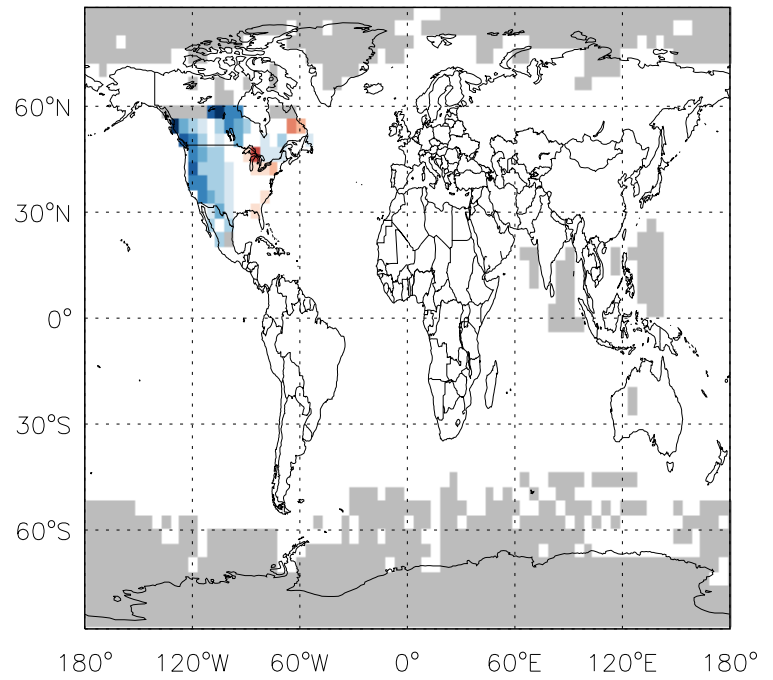

GEOS-Chem Emission Ratio Maps

v11-01d-Run0 / v10-01-public-Run0

Ratio: PRPE anthro+biofuel emissions for Jul

v11-01d-Run0 / v11-01b-Run0

Ratio: PRPE anthro+biofuel emissions for Jul

v11-01d-Run0 / v10-01-public-Run0

Ratio: PRPE biomass emissions for Jul

v11-01d-Run0 / v11-01b-Run0

Ratio: PRPE biomass emissions for Jul

GEOS-Chem Emission Ratio Maps

v11-01d-Run0 / v10-01-public-Run0

Ratio: PRPE biogenic emissions for Jul