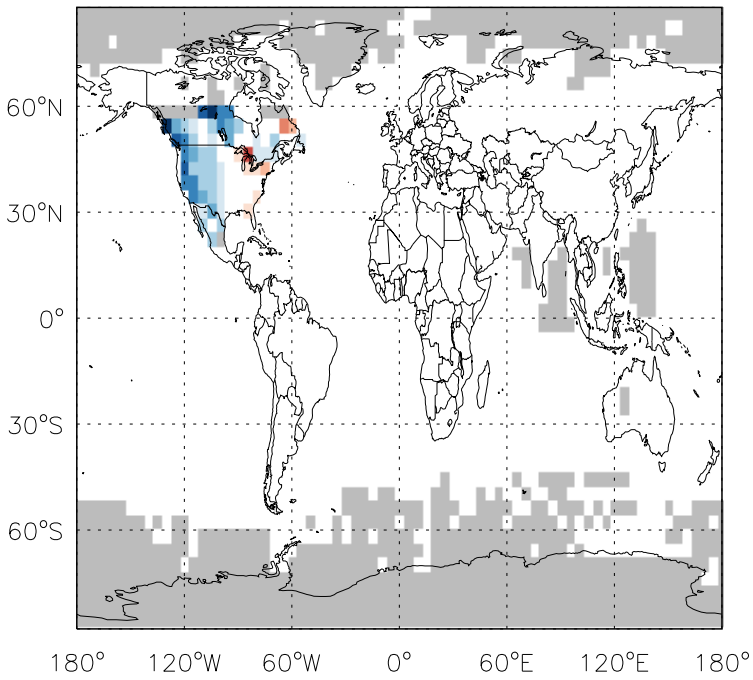

GEOS-Chem Emission Ratio Maps

v11-01d-Run0 / v10-01-public-Run0

Ratio: PRPE anthro+biofuel emissions for Jul

v11-01d-Run0 / v11-01b-Run0

Ratio: PRPE anthro+biofuel emissions for Jul

v11-01d-Run0 / v10-01-public-Run0

Ratio: PRPE biomass emissions for Jul

v11-01d-Run0 / v11-01b-Run0

Ratio: PRPE biomass emissions for Jul

GEOS-Chem Emission Ratio Maps

v11-01d-Run0 / v10-01-public-Run0

Ratio: PRPE biogenic emissions for Jul