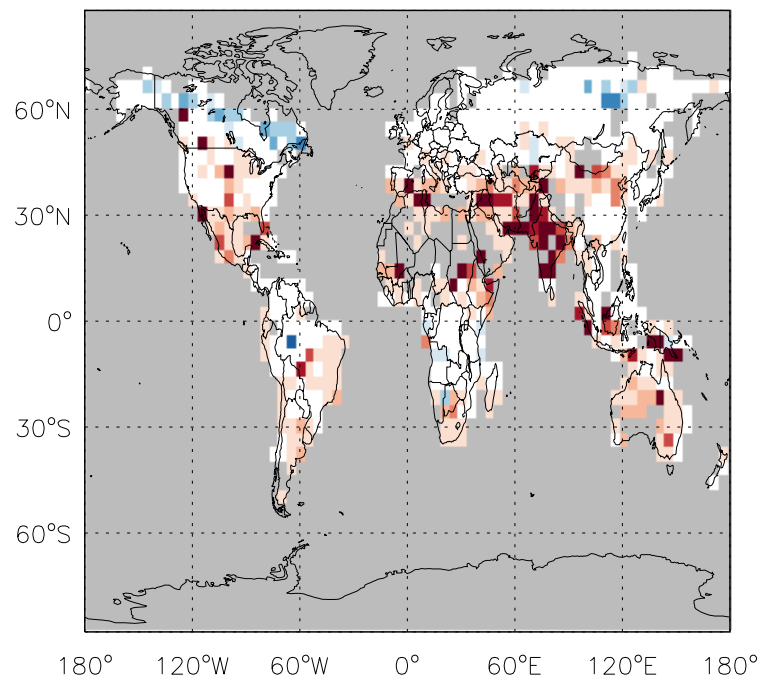

GEOS-Chem Emission Ratio Maps

v11-01d-Run0 / v10-01-public-Run0

Ratio: PRPE anthro+biofuel emissions for Jul

v11-01d-Run0 / v11-01b-Run0

Ratio: PRPE anthro+biofuel emissions for Jul

v11-01d-Run0 / v10-01-public-Run0

Ratio: PRPE biomass emissions for Jul

v11-01d-Run0 / v11-01b-Run0

Ratio: PRPE biomass emissions for Jul

GEOS-Chem Emission Ratio Maps

v11-01d-Run0 / v10-01-public-Run0

Ratio: PRPE biogenic emissions for Jul