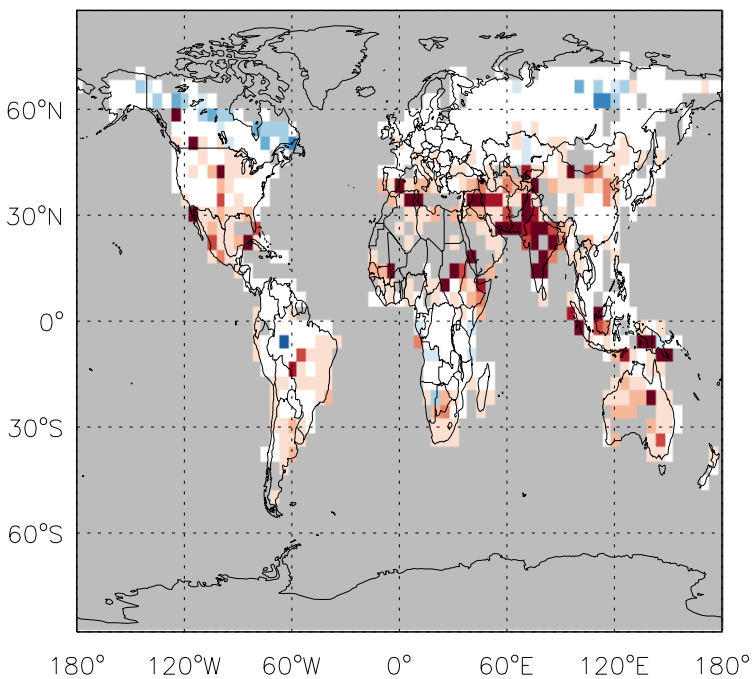

GEOS-Chem Emission Ratio Maps

v11-01d-Run0 / v10-01-public-Run0

Ratio: PRPE anthro+biofuel emissions for Jul

v11-01d-Run0 / v11-01b-Run0

Ratio: PRPE anthro+biofuel emissions for Jul

v11-01d-Run0 / v10-01-public-Run0

Ratio: PRPE biomass emissions for Jul

v11-01d-Run0 / v11-01b-Run0

Ratio: PRPE biomass emissions for Jul

GEOS-Chem Emission Ratio Maps

v11-01d-Run0 / v10-01-public-Run0

Ratio: PRPE biogenic emissions for Jul