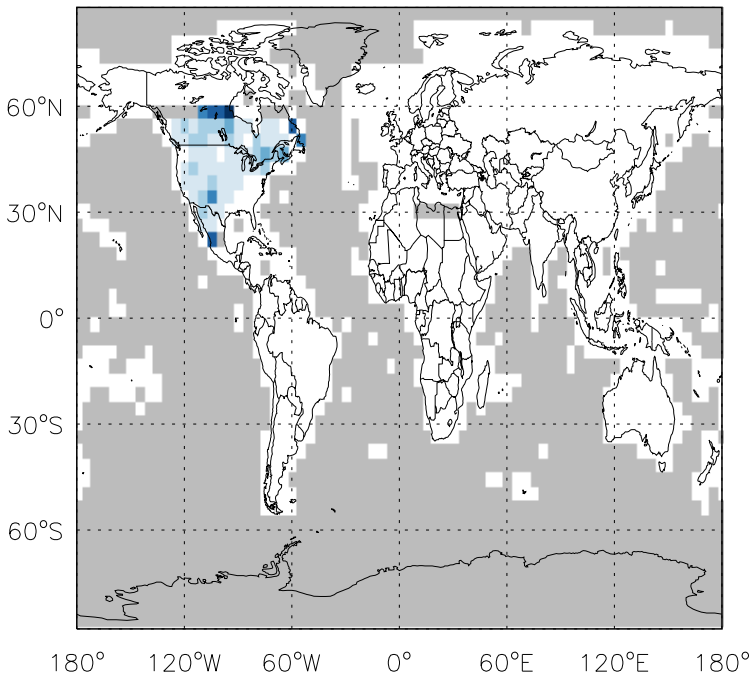

GEOS-Chem Emission Ratio Maps

v11-01d-Run0 / v10-01-public-Run0

Ratio: SO4 anthro+biof emissions for Jan

v11-01d-Run0 / v11-01b-Run0

Ratio: SO4 anthro+biof emissions for Jan