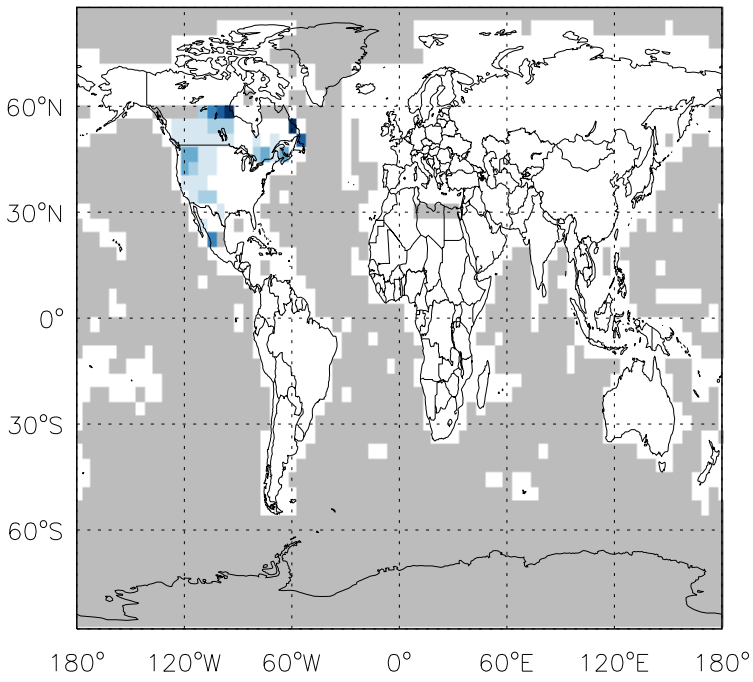

GEOS-Chem Emission Ratio Maps

v11-01d-Run0 / v10-01-public-Run0

Ratio: SO4 anthro+biof emissions for Jul

v11-01d-Run0 / v11-01b-Run0

Ratio: SO4 anthro+biof emissions for Jul