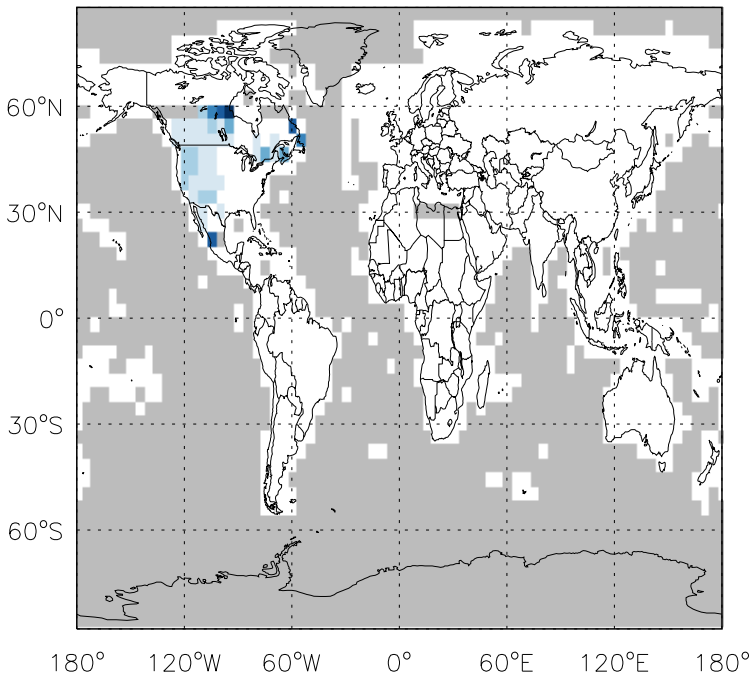

GEOS-Chem Emission Ratio Maps

v11-01d-Run0 / v10-01-public-Run0

Ratio: SO4 anthro+biof emissions for Oct

v11-01d-Run0 / v11-01b-Run0

Ratio: SO4 anthro+biof emissions for Oct