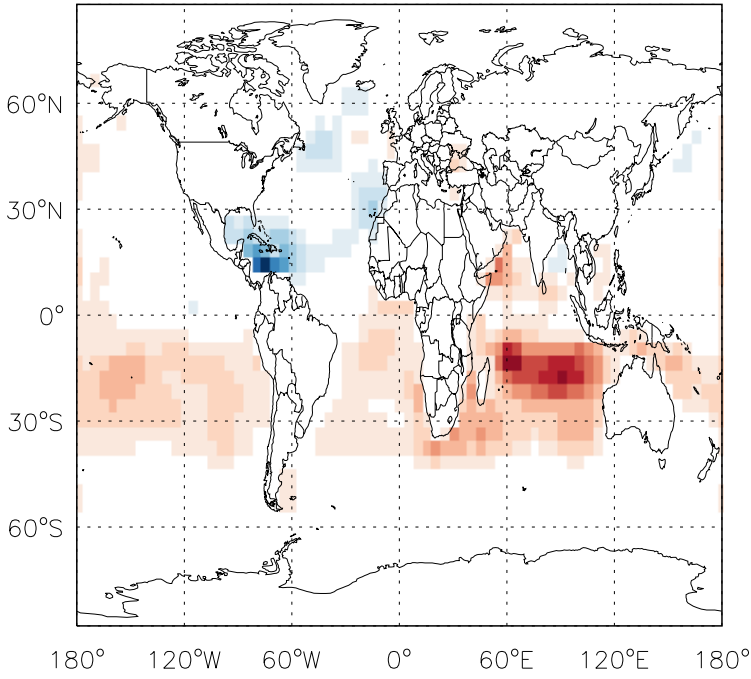

GEOS-Chem Absolute Emission Differences

v11-01d-Run1 - v10-01-public-Run0

DMS biogenic emissions for Jul

v11-01d-Run1 - v11-01b-Run0

DMS biogenic emissions for Jul