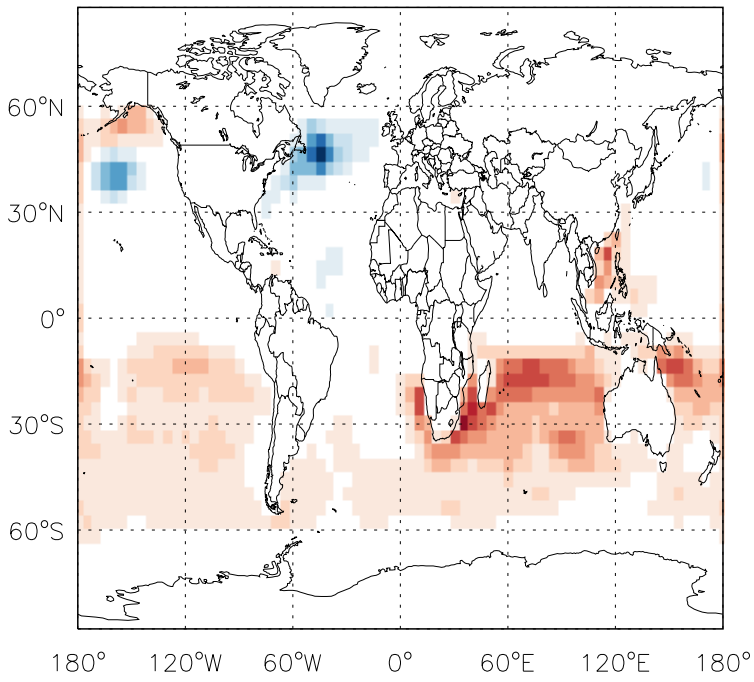

GEOS-Chem Absolute Emission Differences

v11-01d-Run1 - v10-01-public-Run0

DMS biogenic emissions for Oct

v11-01d-Run1 - v11-01b-Run0

DMS biogenic emissions for Oct