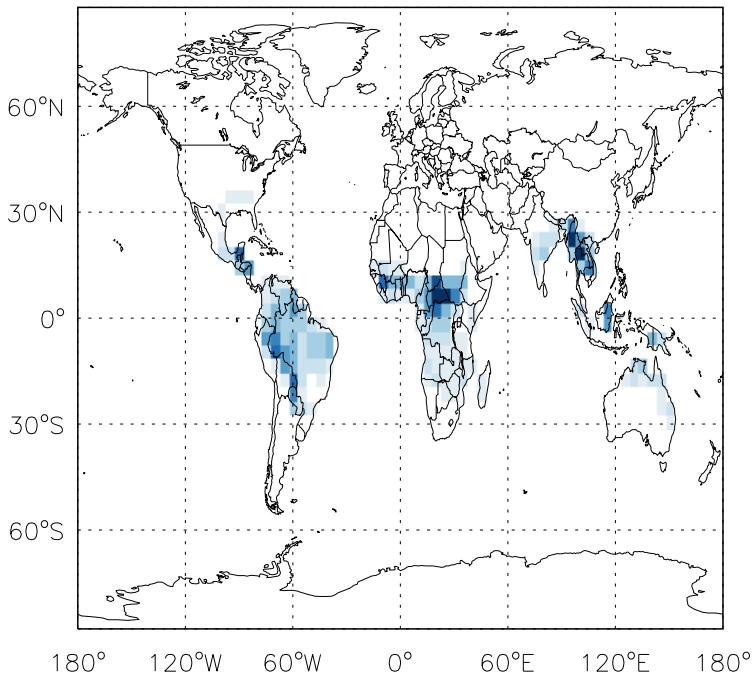

GEOS-Chem Absolute Emission Differences

v11-01d-Run1 - v10-01-public-Run0

ISOP biogenic emissions for Apr

v11-01d-Run1 - v11-01b-Run0

ISOP biogenic emissions for Apr