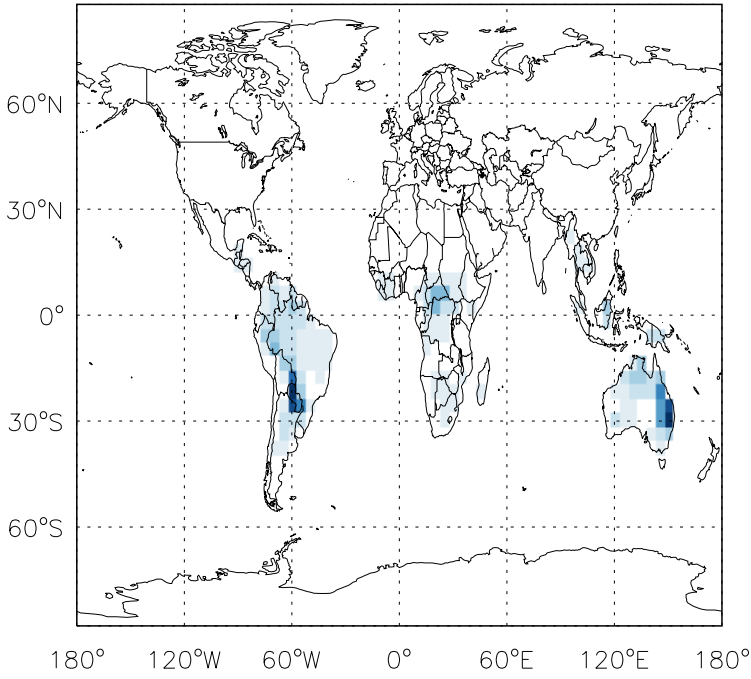

GEOS-Chem Absolute Emission Differences

v11-01d-Run1 - v10-01-public-Run0

ISOP biogenic emissions for Jan

v11-01d-Run1 - v11-01b-Run0

ISOP biogenic emissions for Jan