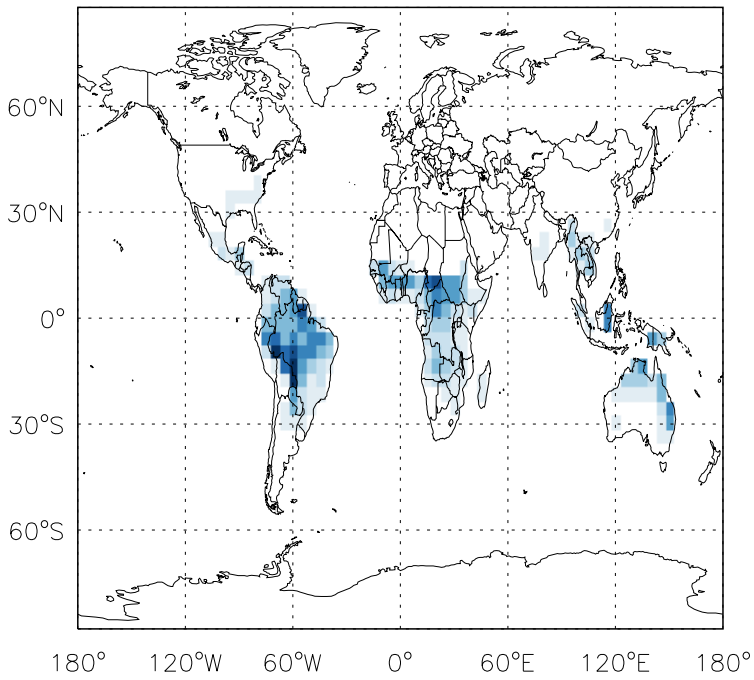

GEOS-Chem Absolute Emission Differences

v11-01d-Run1 - v10-01-public-Run0

ISOP biogenic emissions for Oct

v11-01d-Run1 - v11-01b-Run0

ISOP biogenic emissions for Oct