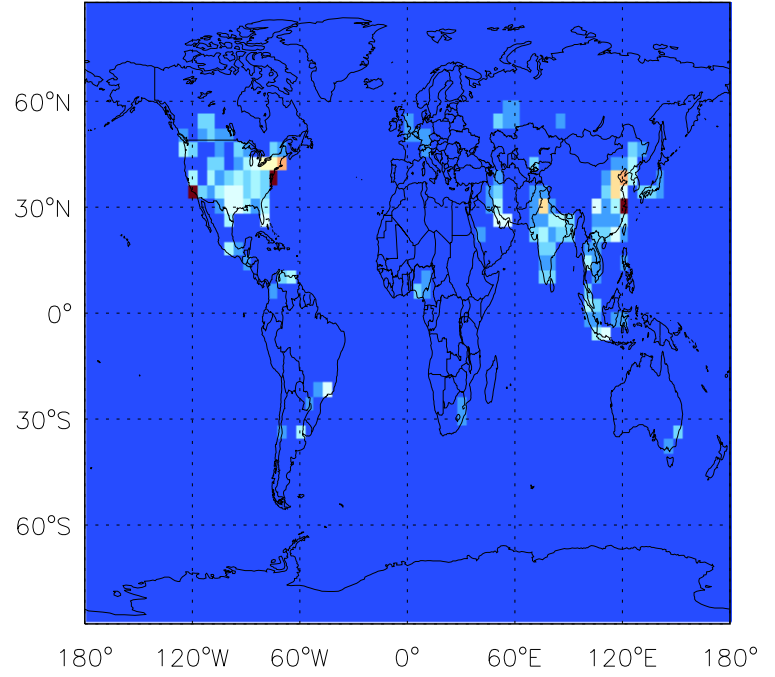

GEOS-Chem Emission Maps

v10-01-public-Run0

ALK4 anthro+biofuel emissions for Apr

v11-01b-Run0

ALK4 anthro+biofuel emissions for Apr

v11-01d-Run1

ALK4 anthro+biofuel emissions for Apr

GEOS-Chem Emission Maps

v10-01-public-Run0

ALK4 biomass emissions for Apr

v11-01b-Run0

ALK4 biomass emissions for Apr

v11-01d-Run1

ALK4 biomass emissions for Apr