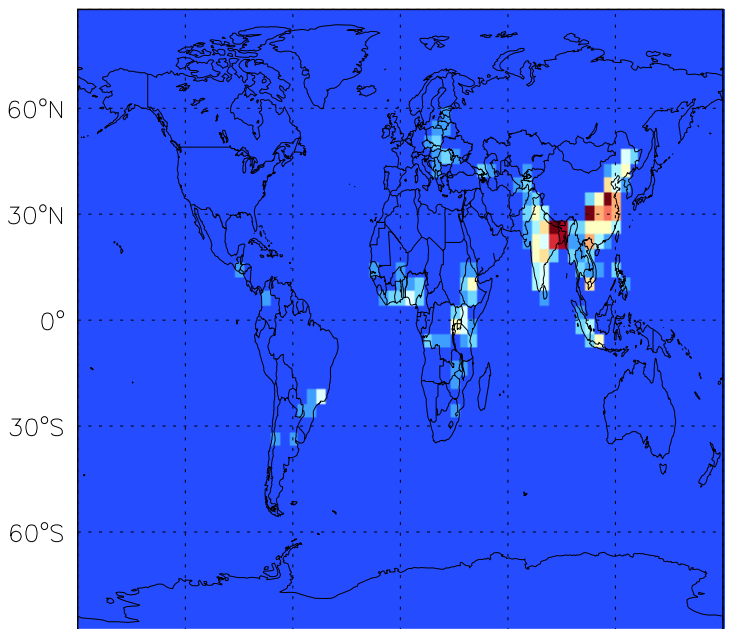

GEOS-Chem Emission Maps

v10-01-public-Run0

BC anthro emissions for Jul

v11-01b-Run0

BC anthro emissions for Jul

v11-01d-Run1

BC anthro emissions for Jul

GEOS-Chem Emission Maps

v10-01-public-Run0

BC biofuel emissions for Jul

v11-01b-Run0

BC biofuel emissions for Jul

v11-01d-Run1

BC biofuel emissions for Jul

GEOS-Chem Emission Maps

v10-01-public-Run0