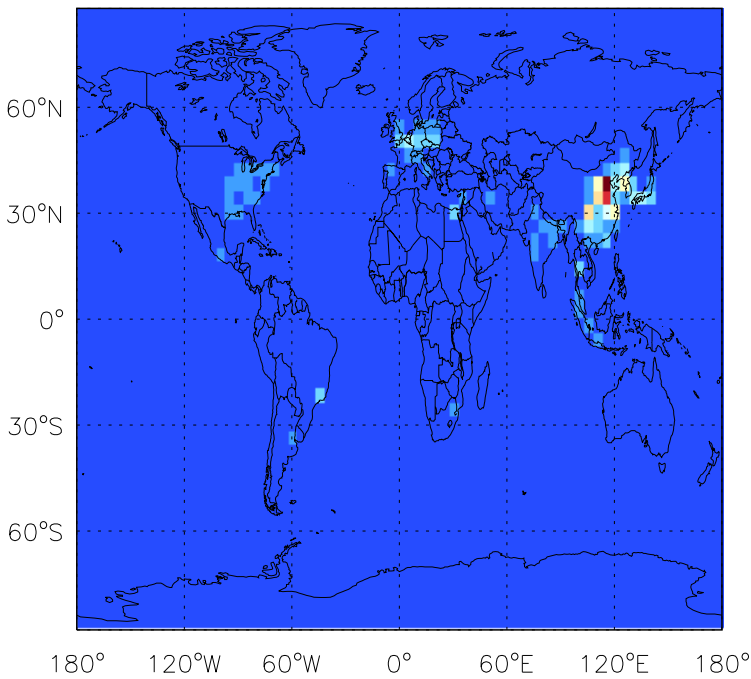

GEOS-Chem Emission Maps

v10-01-public-Run0

BC anthro emissions for Jul

v11-01b-Run0

BC anthro emissions for Jul

v11-01d-Run1

BC anthro emissions for Jul

GEOS-Chem Emission Maps

v10-01-public-Run0

BC biofuel emissions for Jul

v11-01b-Run0

BC biofuel emissions for Jul

v11-01d-Run1

BC biofuel emissions for Jul

GEOS-Chem Emission Maps

v10-01-public-Run0