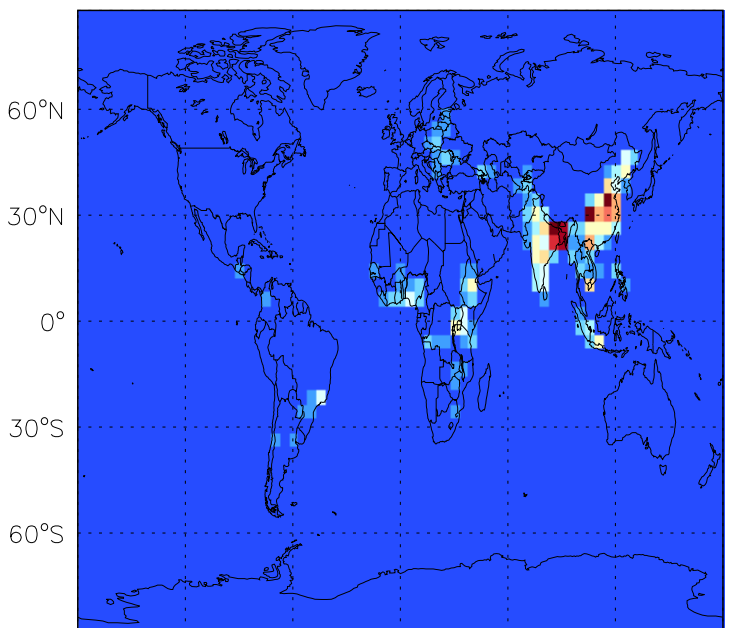

GEOS-Chem Emission Maps

v10-01-public-Run0

BC anthro emissions for Jul

v11-01b-Run0

BC anthro emissions for Jul

v11-01d-Run1

BC anthro emissions for Jul

GEOS-Chem Emission Maps

v10-01-public-Run0

BC biofuel emissions for Jul

v11-01b-Run0

BC biofuel emissions for Jul

v11-01d-Run1

BC biofuel emissions for Jul

GEOS-Chem Emission Maps

v10-01-public-Run0

BC biomass emissions for Jul

0.00e+00 1.28e+07 2.57e+07kg C

v11-01b-Run0

BC biomass emissions for Jul

0.00e+00 1.28e+07 2.57e+07kg C

v11-01d-Run1

BC biomass emissions for Jul

0.00e+00 1.11e+07 2.22e+07kg C