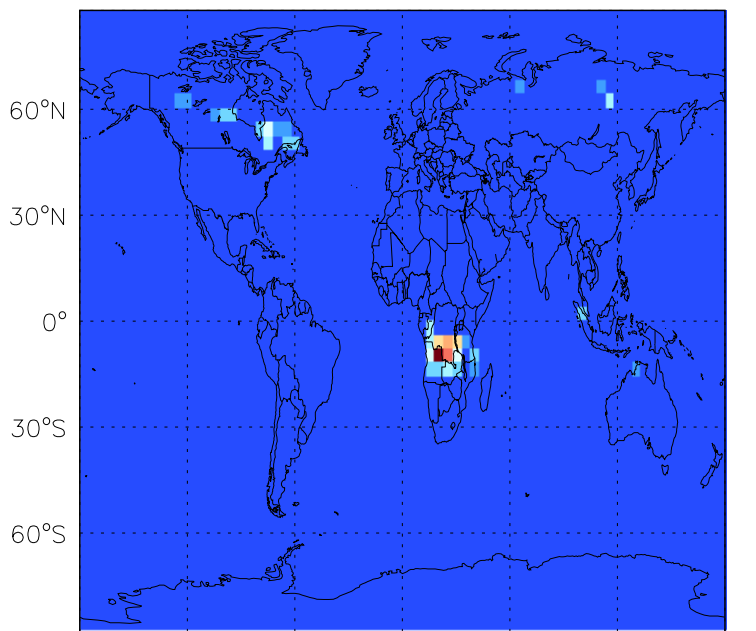

GEOS-Chem Emission Maps

v10-01-public-Run0

BC anthro emissions for Jul

v11-01b-Run0

BC anthro emissions for Jul

v11-01d-Run1

BC anthro emissions for Jul

GEOS-Chem Emission Maps

v10-01-public-Run0

BC biofuel emissions for Jul

v11-01b-Run0

BC biofuel emissions for Jul

v11-01d-Run1

BC biofuel emissions for Jul

GEOS-Chem Emission Maps

v10-01-public-Run0

BC biomass emissions for Jul

0.00e+00 1.28e+07 2.57e+07kg C

v11-01b-Run0

BC biomass emissions for Jul

0.00e+00 1.28e+07 2.57e+07kg C

v11-01d-Run1

BC biomass emissions for Jul

0.00e+00 1.11e+07 2.22e+07kg C