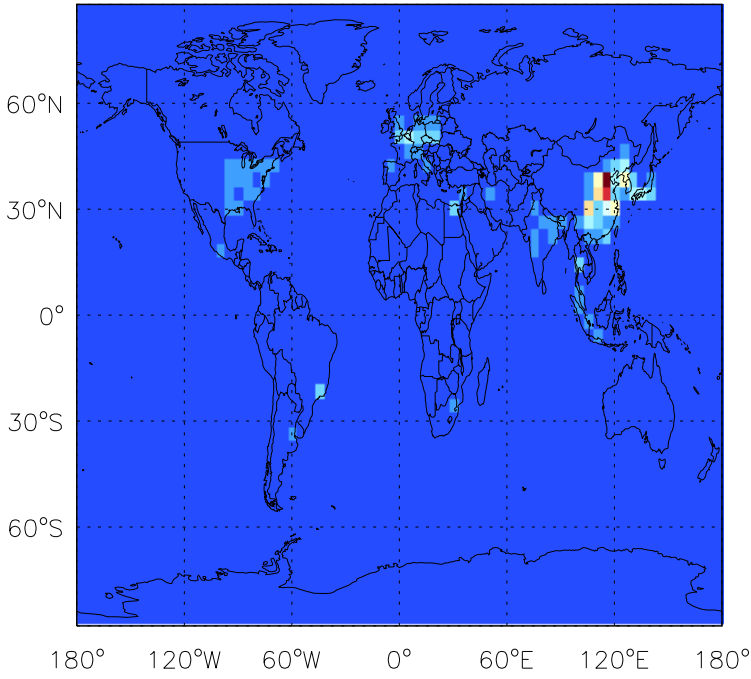

GEOS-Chem Emission Maps

v10-01-public-Run0

BC anthro emissions for Jul

v11-01b-Run0

BC anthro emissions for Jul

v11-01d-Run1

BC anthro emissions for Jul

GEOS-Chem Emission Maps

v10-01-public-Run0

BC biofuel emissions for Jul

v11-01b-Run0

BC biofuel emissions for Jul

v11-01d-Run1

BC biofuel emissions for Jul

GEOS-Chem Emission Maps

v10-01-public-Run0