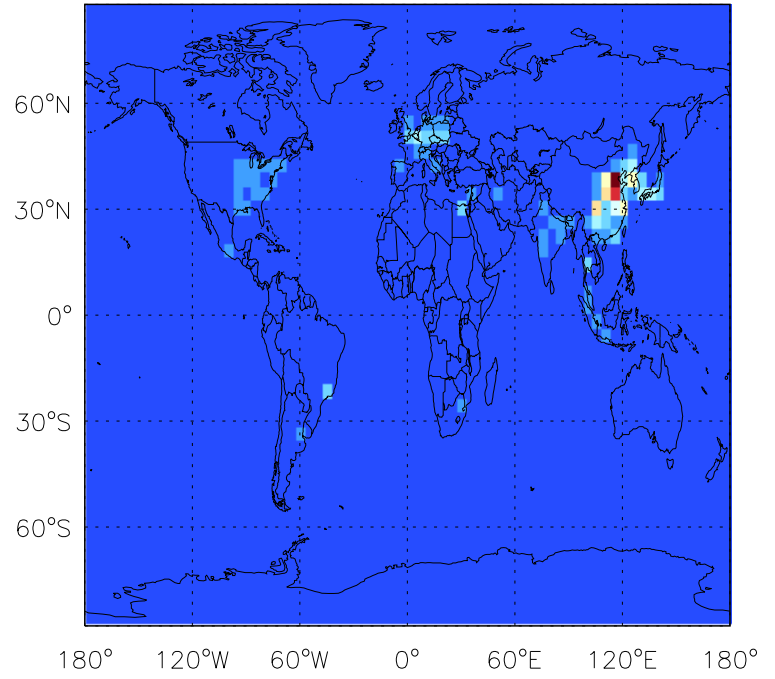

GEOS-Chem Emission Maps

v10-01-public-Run0

BC anthro emissions for Jul

v11-01b-Run0

BC anthro emissions for Jul

v11-01d-Run1

BC anthro emissions for Jul

GEOS-Chem Emission Maps

v10-01-public-Run0

BC biofuel emissions for Jul

v11-01b-Run0

BC biofuel emissions for Jul

v11-01d-Run1

BC biofuel emissions for Jul

GEOS-Chem Emission Maps

v10-01-public-Run0