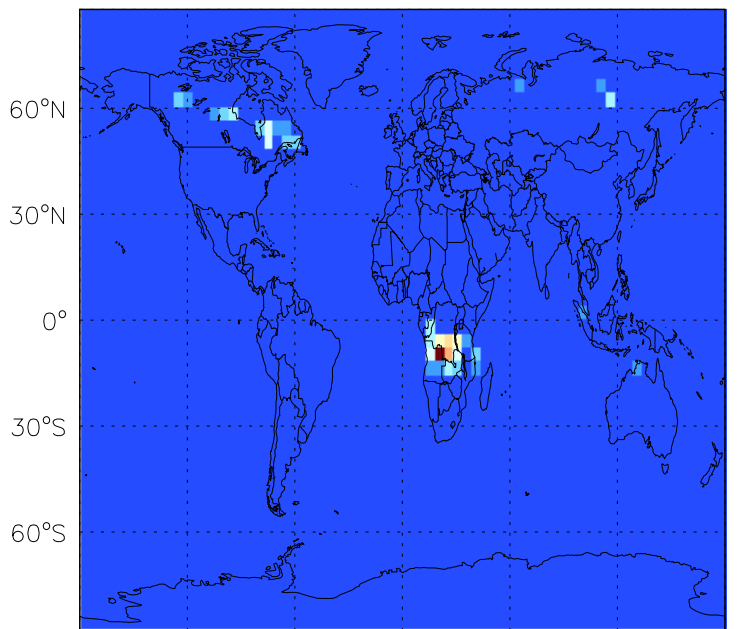

0.00e+00 1.28e+07 2.57e+07kg C

v11-01b-Run0

BC biomass emissions for Jul