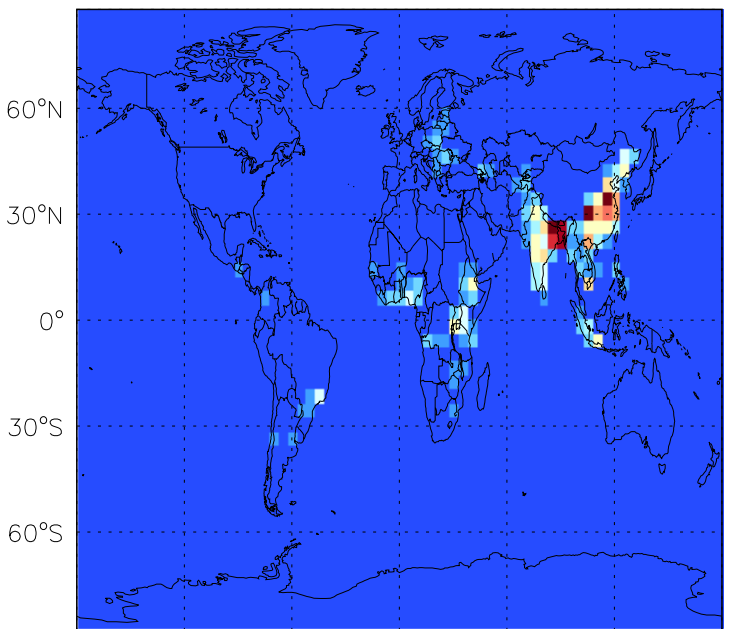

GEOS-Chem Emission Maps

v10-01-public-Run0

BC anthro emissions for Jul

v11-01b-Run0

BC anthro emissions for Jul

v11-01d-Run1

BC anthro emissions for Jul

GEOS-Chem Emission Maps

v10-01-public-Run0

BC biofuel emissions for Jul

v11-01b-Run0

BC biofuel emissions for Jul

v11-01d-Run1

BC biofuel emissions for Jul

GEOS-Chem Emission Maps

v10-01-public-Run0