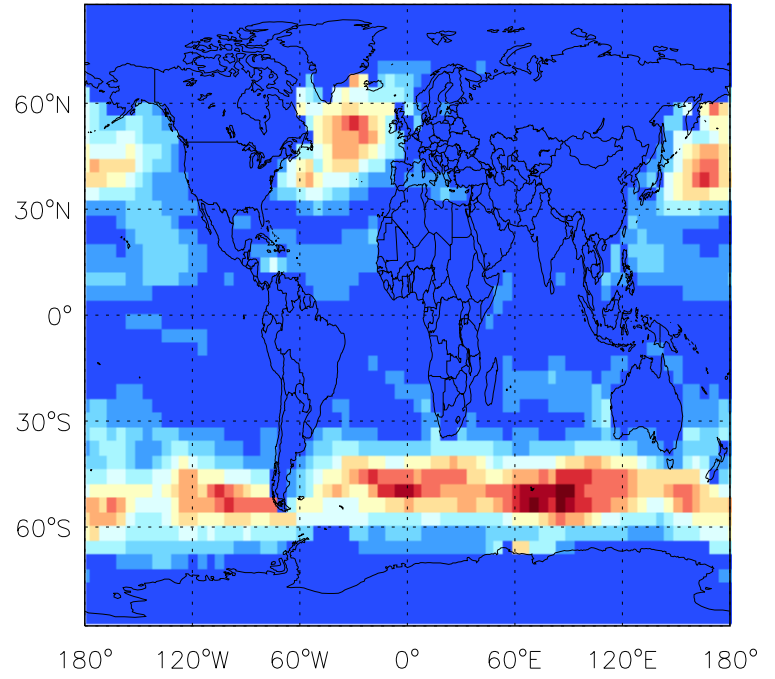

GEOS-Chem Emission Maps

v10-01-public-Run0

Br2 biogenic emissions for Jan

v11-01b-Run0

Br2 biogenic emissions for Jan

v11-01d-Run1

Br2 biogenic emissions for Jan