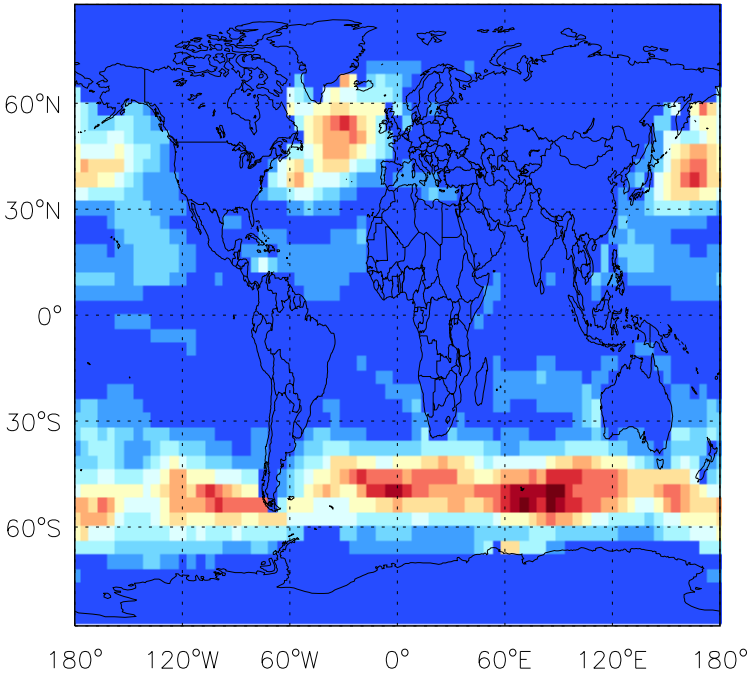

GEOS-Chem Emission Maps

v10-01-public-Run0

Br2 biogenic emissions for Jan

v11-01b-Run0

Br2 biogenic emissions for Jan

v11-01d-Run1

Br2 biogenic emissions for Jan