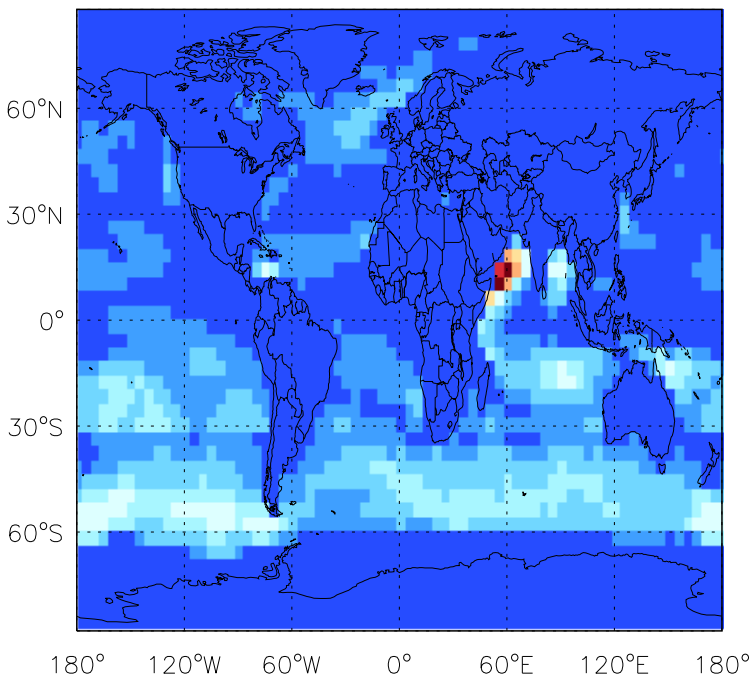

GEOS-Chem Emission Maps

v10-01-public-Run0

Br2 biogenic emissions for Jul

0.00e+00 1.24e-13 2.47e-13kg/m2/s

v11-01b-Run0

Br2 biogenic emissions for Jul

0.00e+00 1.24e-13 2.47e-13kg/m2/s

v11-01d-Run1

Br2 biogenic emissions for Jul

0.00e+00 1.24e-13 2.47e-13kg/m2/s