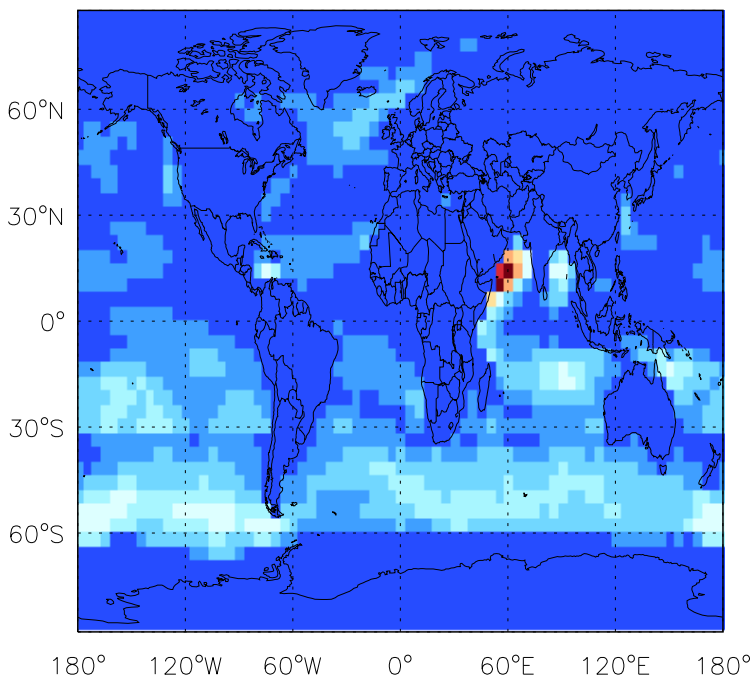

GEOS-Chem Emission Maps

v10-01-public-Run0

Br2 biogenic emissions for Jul

0.00e+00 1.24e-13 2.47e-13kg/m2/s

v11-01b-Run0

Br2 biogenic emissions for Jul

0.00e+00 1.24e-13 2.47e-13kg/m2/s

v11-01d-Run1

Br2 biogenic emissions for Jul

0.00e+00 1.24e-13 2.47e-13kg/m2/s