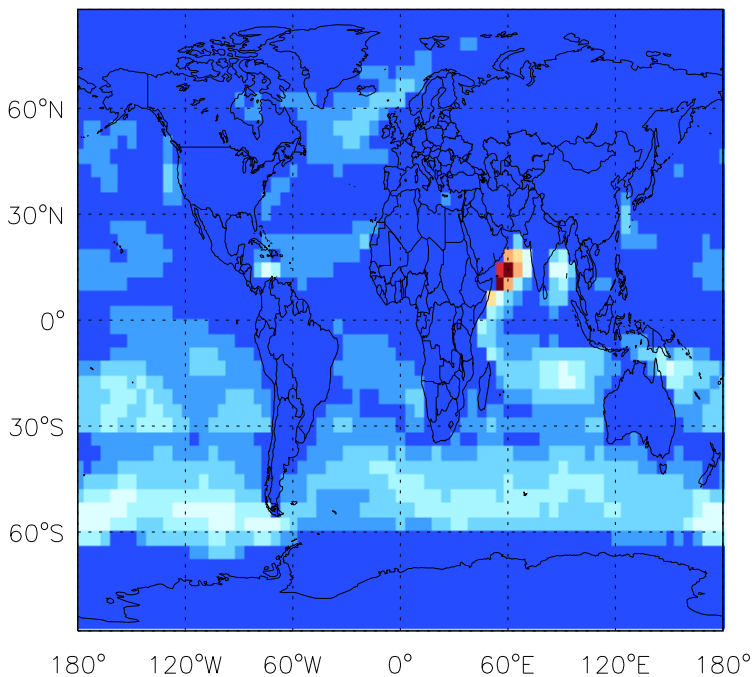

GEOS-Chem Emission Maps

v10-01-public-Run0

Br2 biogenic emissions for Jul

0.00e+00 1.24e-13 2.47e-13kg/m2/s

v11-01b-Run0

Br2 biogenic emissions for Jul

0.00e+00 1.24e-13 2.47e-13kg/m2/s

v11-01d-Run1

Br2 biogenic emissions for Jul

0.00e+00 1.24e-13 2.47e-13kg/m2/s