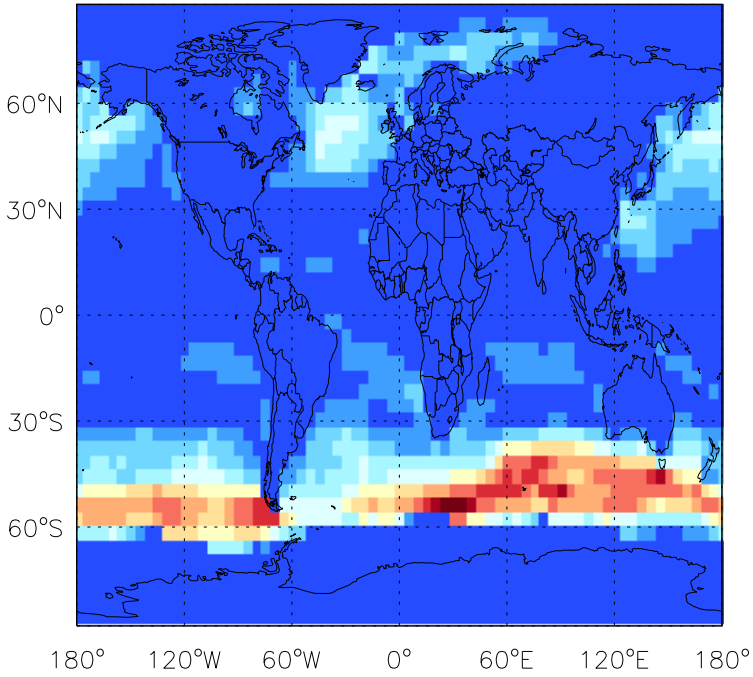

GEOS-Chem Emission Maps

v10-01-public-Run0

Br2 biogenic emissions for Oct

v11-01b-Run0

Br2 biogenic emissions for Oct

v11-01d-Run1

Br2 biogenic emissions for Oct