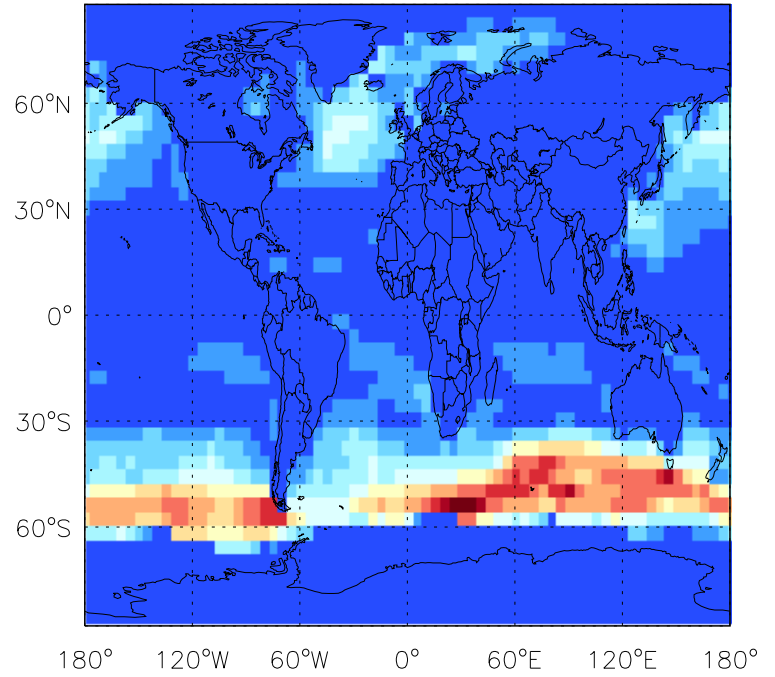

GEOS-Chem Emission Maps

v10-01-public-Run0

Br2 biogenic emissions for Oct

v11-01b-Run0

Br2 biogenic emissions for Oct

v11-01d-Run1

Br2 biogenic emissions for Oct