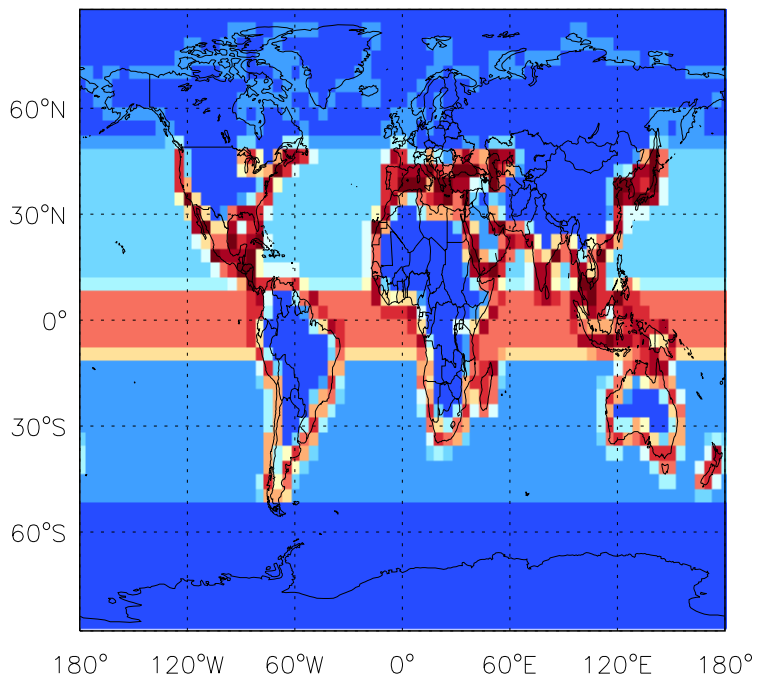

GEOS-Chem Emission Maps

v10-01-public-Run0

CH₂Br₂ biogenic emissions for Oct

v11-01b-Run0

CH₂Br₂ biogenic emissions for Oct

v11-01d-Run1

CH₂Br₂ biogenic emissions for Oct