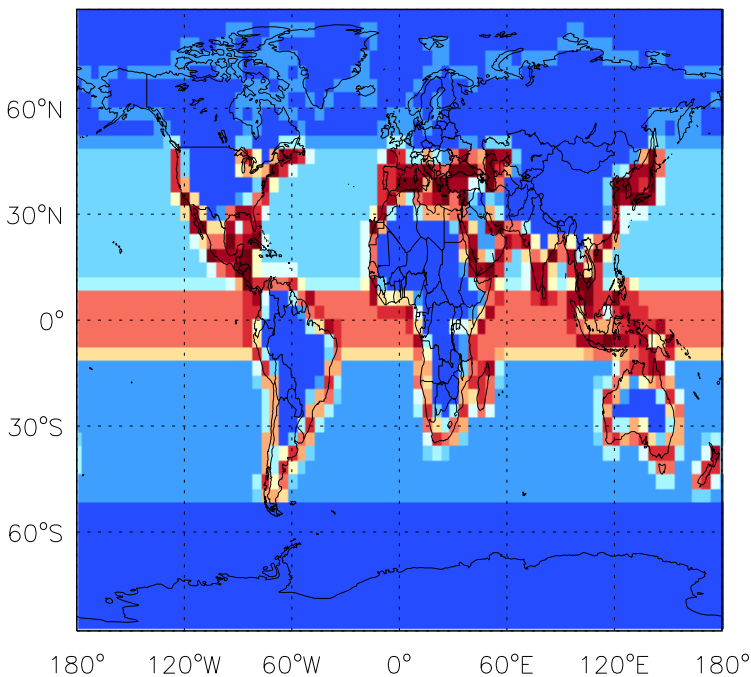

GEOS-Chem Emission Maps

v10-01-public-Run0

CH₂Br₂ biogenic emissions for Oct

v11-01b-Run0

CH₂Br₂ biogenic emissions for Oct

v11-01d-Run1

CH₂Br₂ biogenic emissions for Oct