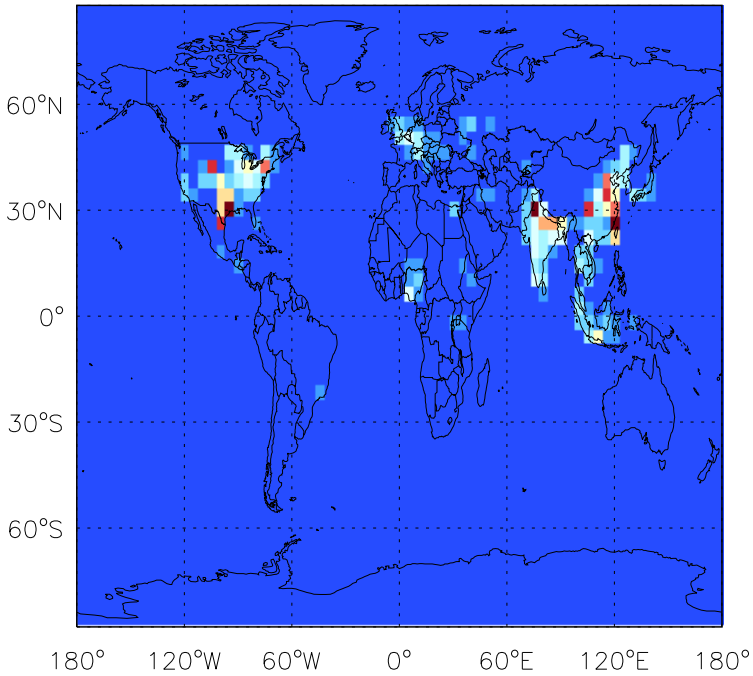

GEOS-Chem Emission Maps

v10-01-public-Run0

CH₂O anthro+biofuel emissions for Jan

v11-01b-Run0

CH₂O anthro+biofuel emissions for Jan

v11-01d-Run1

CH₂O anthro+biofuel emissions for Jan

GEOS-Chem Emission Maps