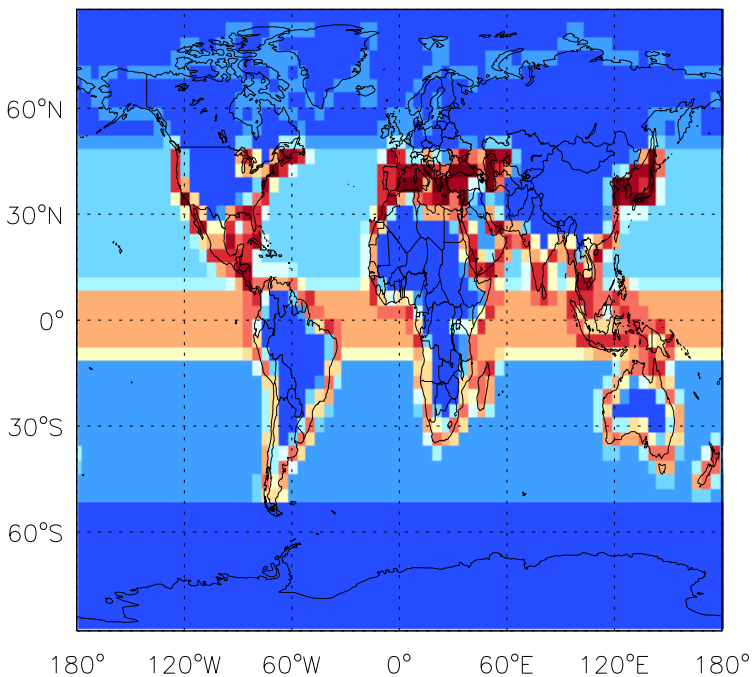

GEOS-Chem Emission Maps

v10-01-public-Run0

CHBr₃ biogenic emissions for Jul

v11-01b-Run0

CHBr₃ biogenic emissions for Jul

v11-01d-Run1

CHBr₃ biogenic emissions for Jul