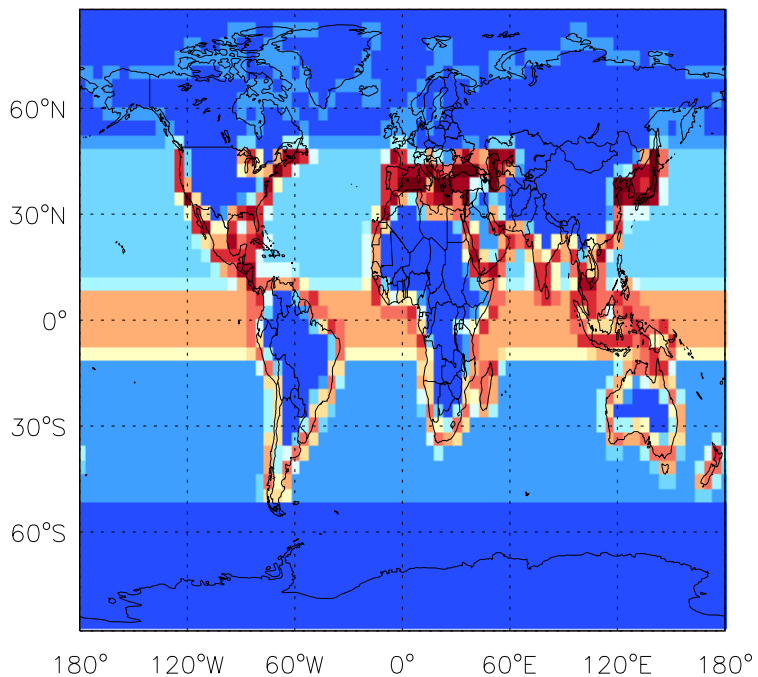

GEOS-Chem Emission Maps

v10-01-public-Run0

CHBr₃ biogenic emissions for Jul

v11-01b-Run0

CHBr₃ biogenic emissions for Jul

v11-01d-Run1

CHBr₃ biogenic emissions for Jul