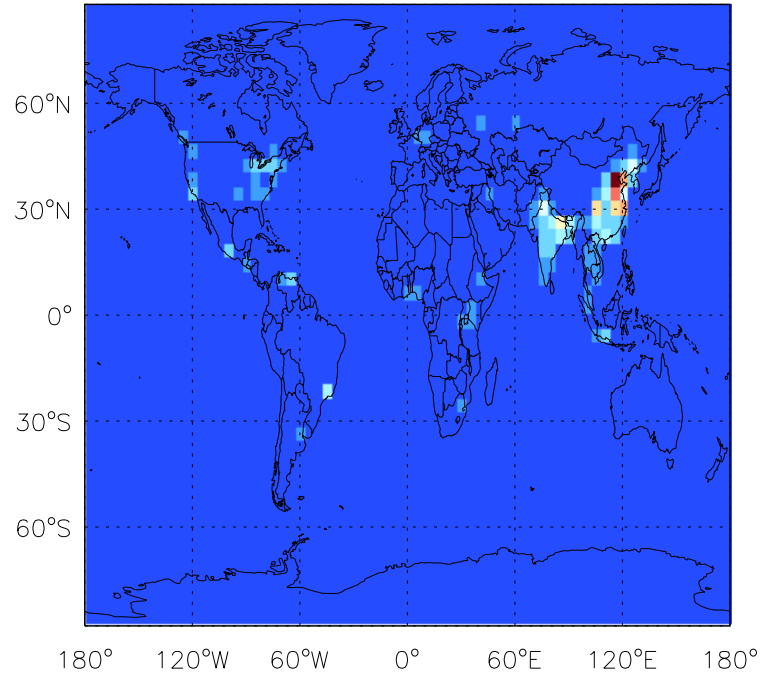

GEOS-Chem Emission Maps

v10-01-public-Run0

CO anthro+biofuel emissions for Jul

v11-01b-Run0

CO anthro+biofuel emissions for Jul

v11-01d-Run1

CO anthro+biofuel emissions for Jul

GEOS-Chem Emission Maps

v10-01-public-Run0

CO biomass emissions for Jul

v11-01b-Run0

CO biomass emissions for Jul

v11-01d-Run1

CO biomass emissions for Jul

GEOS-Chem Emission Maps

v10-01-public-Run0