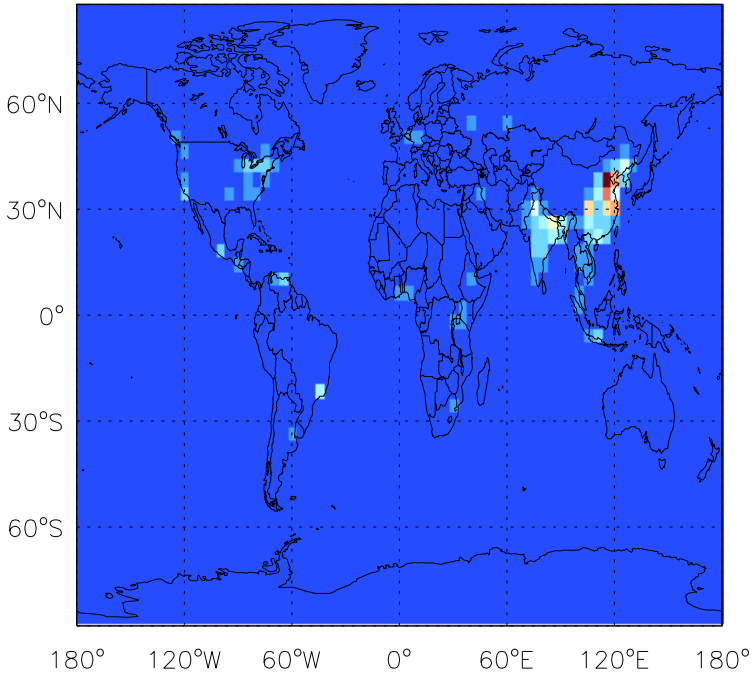

GEOS-Chem Emission Maps

v10-01-public-Run0

CO anthro+biofuel emissions for Jul

v11-01b-Run0

CO anthro+biofuel emissions for Jul

v11-01d-Run1

CO anthro+biofuel emissions for Jul

GEOS-Chem Emission Maps

v10-01-public-Run0

CO biomass emissions for Jul

v11-01b-Run0

CO biomass emissions for Jul

v11-01d-Run1

CO biomass emissions for Jul

GEOS-Chem Emission Maps

v10-01-public-Run0