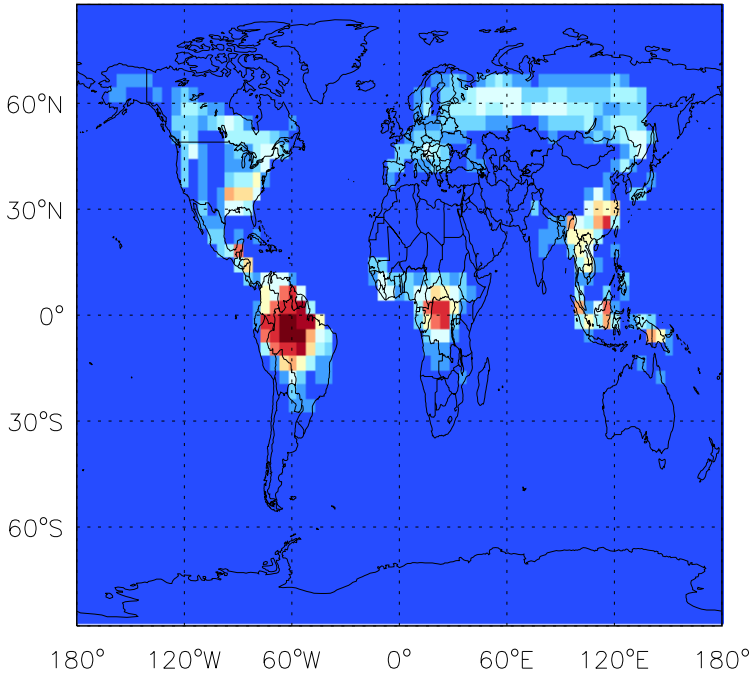

GEOS-Chem Emission Maps

v10-01-public-Run0

CO from MONOT emissions for Jul