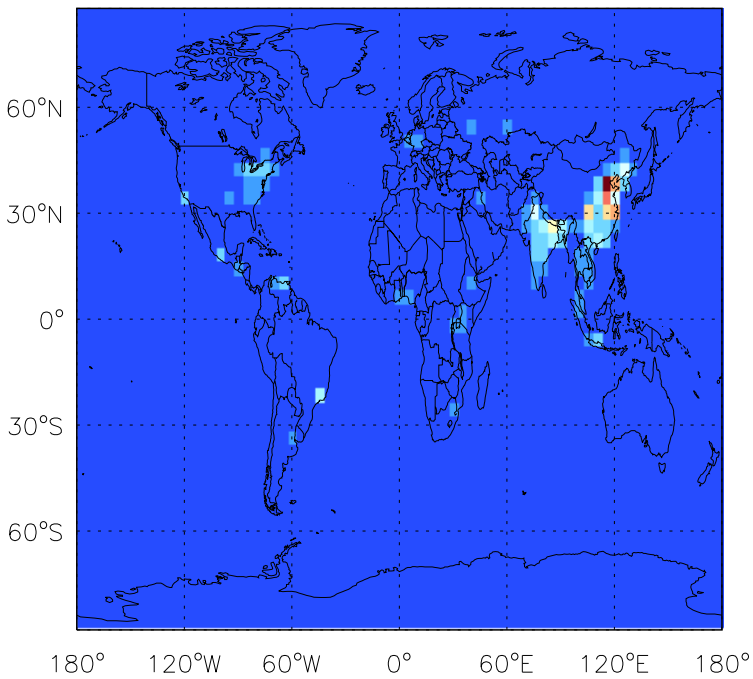

GEOS-Chem Emission Maps

v10-01-public-Run0

CO anthro+biofuel emissions for Jul

v11-01b-Run0

CO anthro+biofuel emissions for Jul

v11-01d-Run1

CO anthro+biofuel emissions for Jul

GEOS-Chem Emission Maps

v10-01-public-Run0

CO biomass emissions for Jul

v11-01b-Run0

CO biomass emissions for Jul

v11-01d-Run1

CO biomass emissions for Jul

GEOS-Chem Emission Maps

v10-01-public-Run0