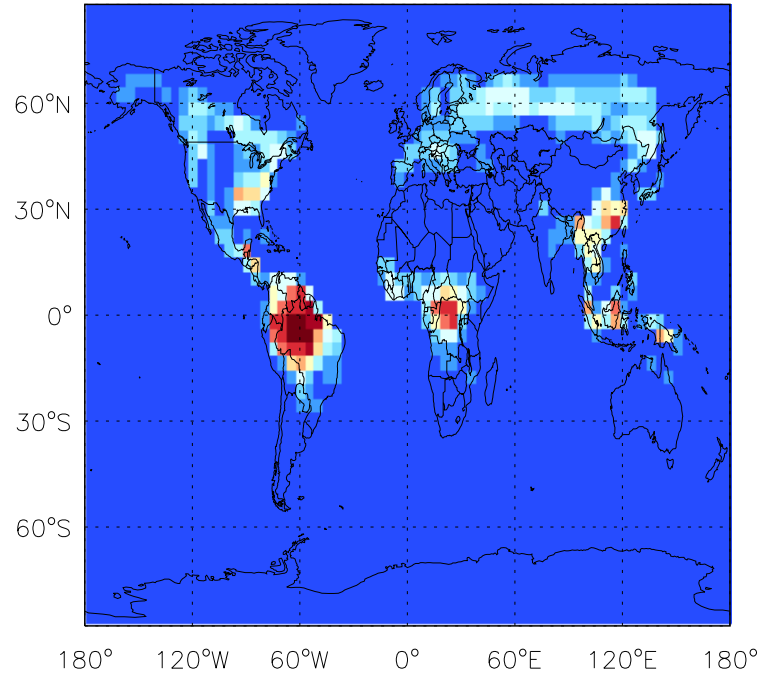

v11-01b-Run0

CO from MONOT emissions for Jul