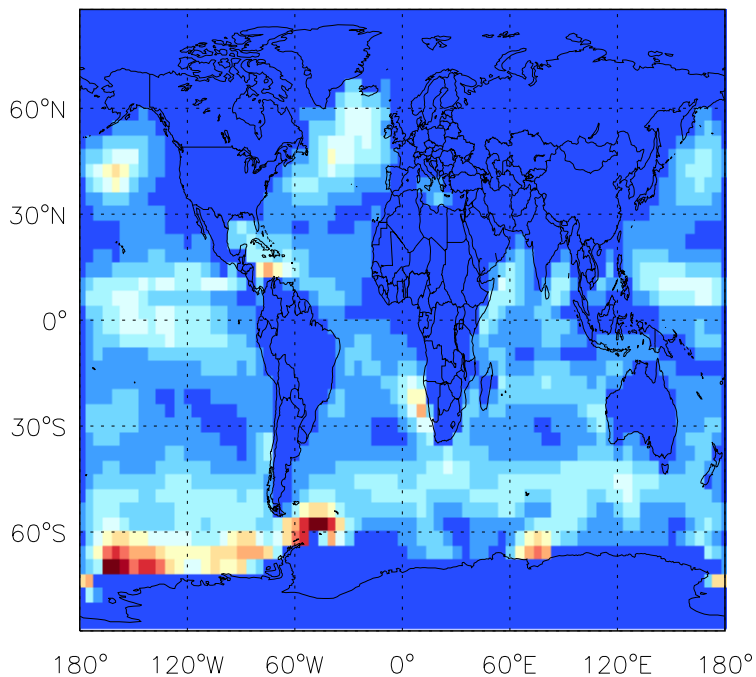

GEOS-Chem Emission Maps

v10-01-public-Run0

DMS biogenic emissions for Jan

0.00e+00 2.69e+06 5.37e+06 kg S

v11-01b-Run0

DMS biogenic emissions for Jan

0.00e+00 2.69e+06 5.37e+06 kg S

v11-01d-Run1