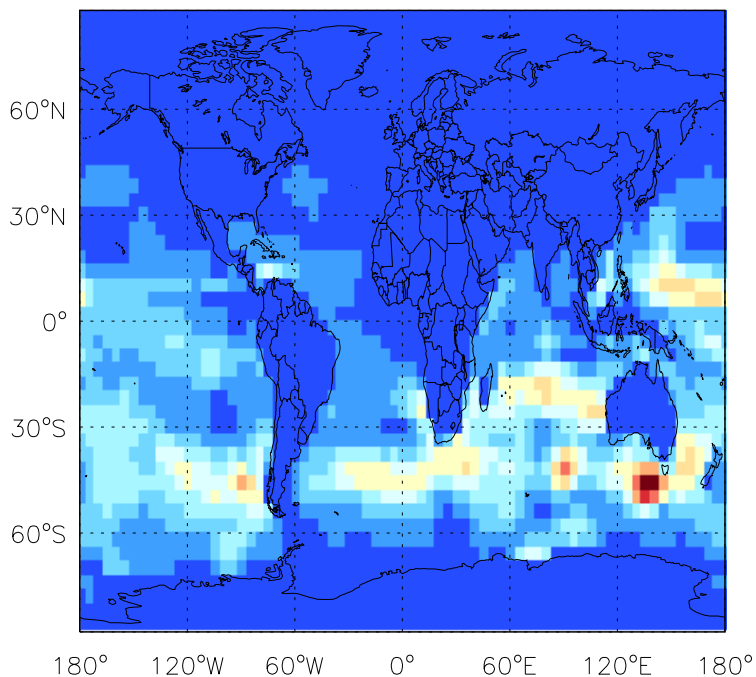

0.00e+00 4.21e+06 8.41e+06 kg S