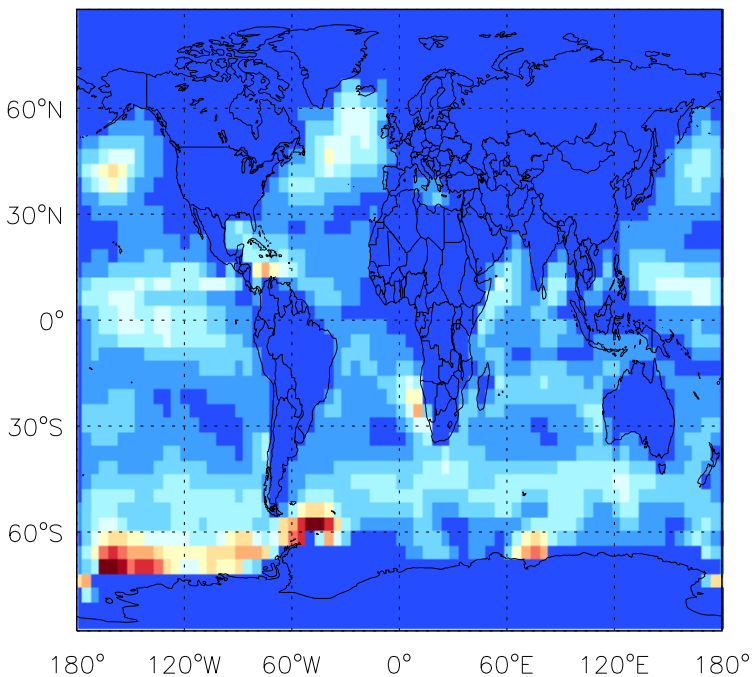

GEOS-Chem Emission Maps

v10-01-public-Run0

DMS biogenic emissions for Jan

0.00e+00 2.69e+06 5.37e+06 kg S

v11-01b-Run0

DMS biogenic emissions for Jan

0.00e+00 2.69e+06 5.37e+06 kg S

v11-01d-Run1