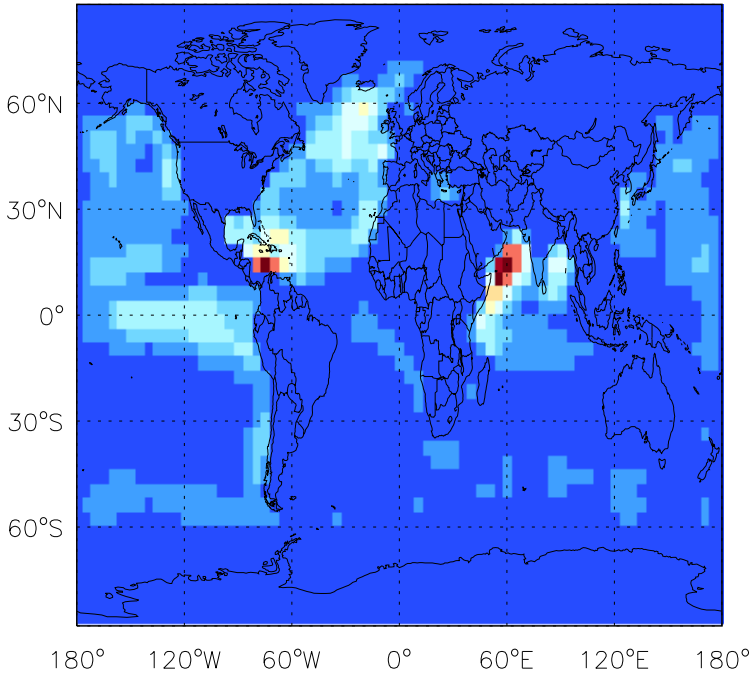

GEOS-Chem Emission Maps

v10-01-public-Run0

DMS biogenic emissions for Jul

v11-01b-Run0

DMS biogenic emissions for Jul

v11-01d-Run1

DMS biogenic emissions for Jul