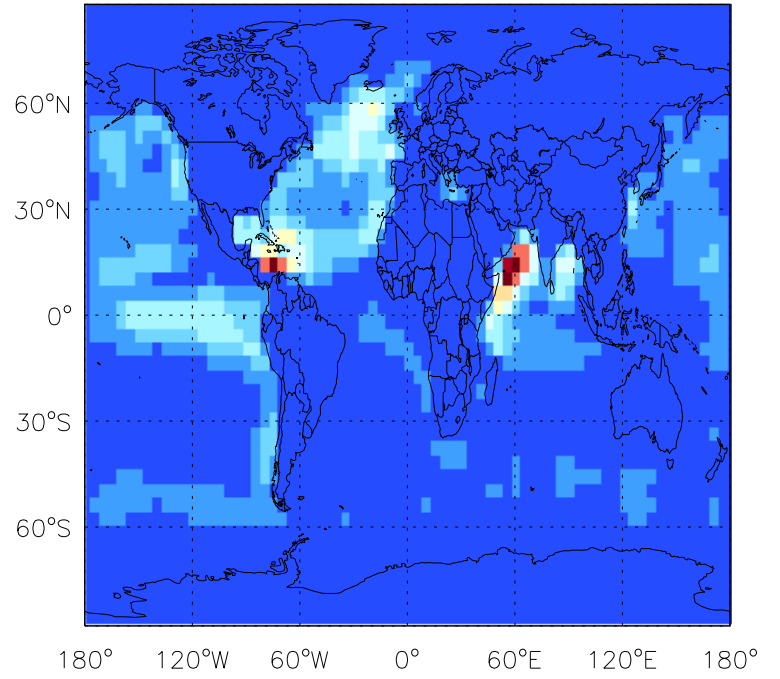

GEOS-Chem Emission Maps

v10-01-public-Run0

DMS biogenic emissions for Jul

v11-01b-Run0

DMS biogenic emissions for Jul

v11-01d-Run1

DMS biogenic emissions for Jul