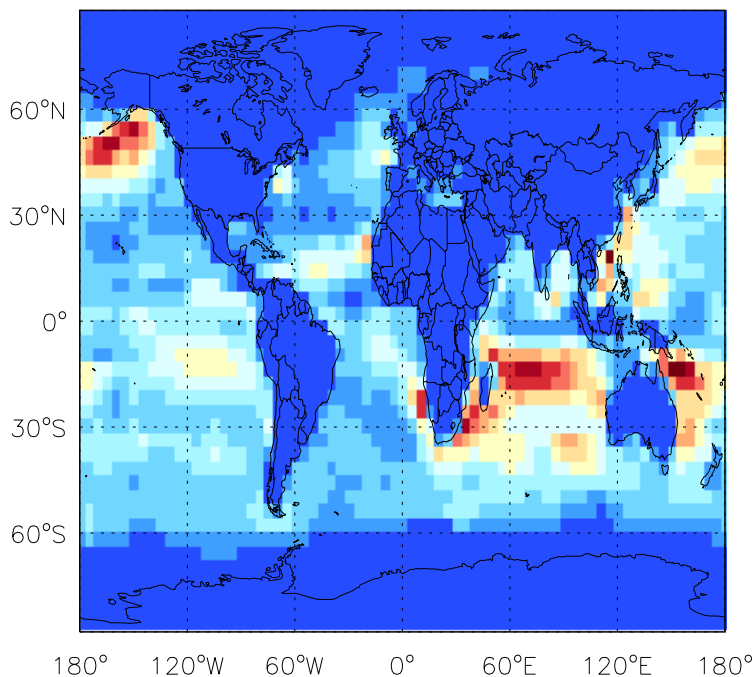

0.00e+00 1.60e+06 3.19e+06 kg S