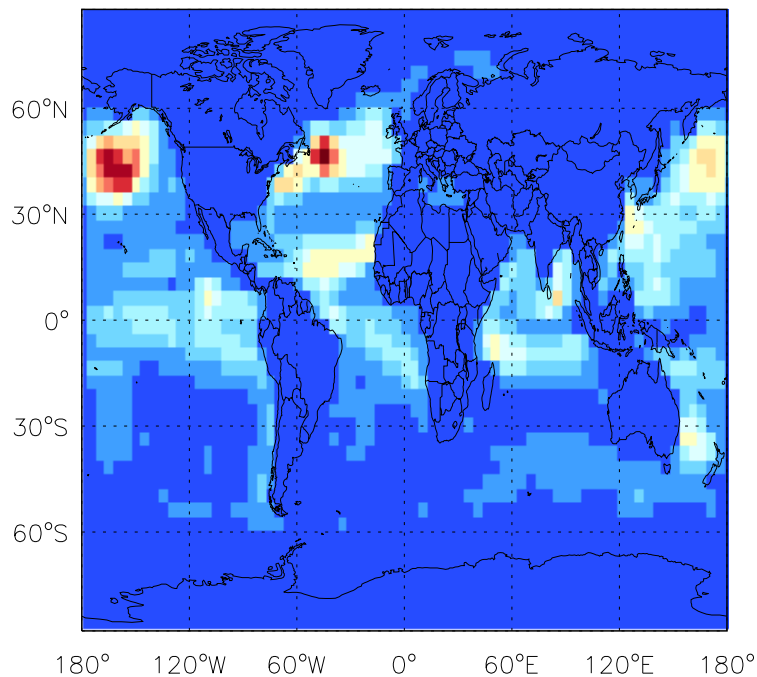

GEOS-Chem Emission Maps

v10-01-public-Run0

DMS biogenic emissions for Oct

0.00e+00 1.74e+06 3.48e+06 kg S

v11-01b-Run0

DMS biogenic emissions for Oct

0.00e+00 1.74e+06 3.48e+06 kg S

v11-01d-Run1