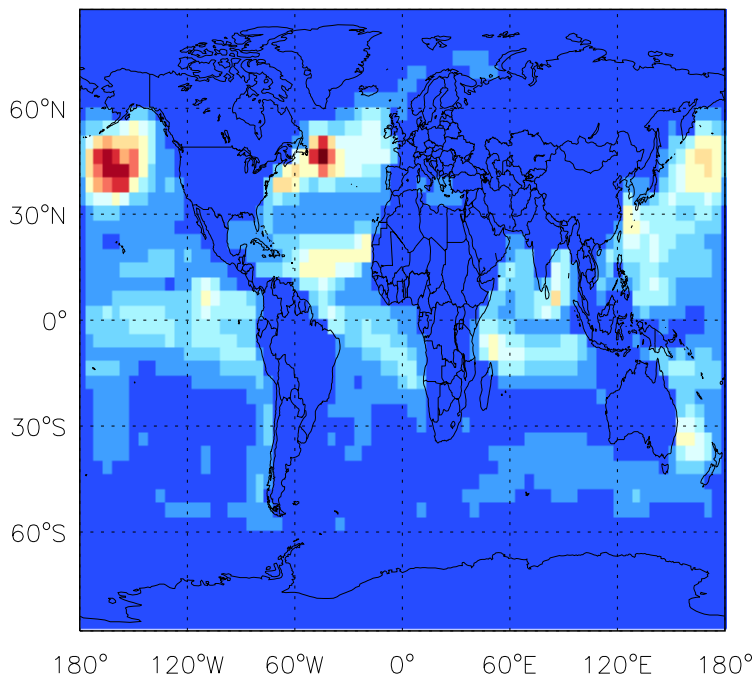

GEOS-Chem Emission Maps

v10-01-public-Run0

DMS biogenic emissions for Oct

0.00e+00 1.74e+06 3.48e+06 kg S

v11-01b-Run0

DMS biogenic emissions for Oct

0.00e+00 1.74e+06 3.48e+06 kg S

v11-01d-Run1