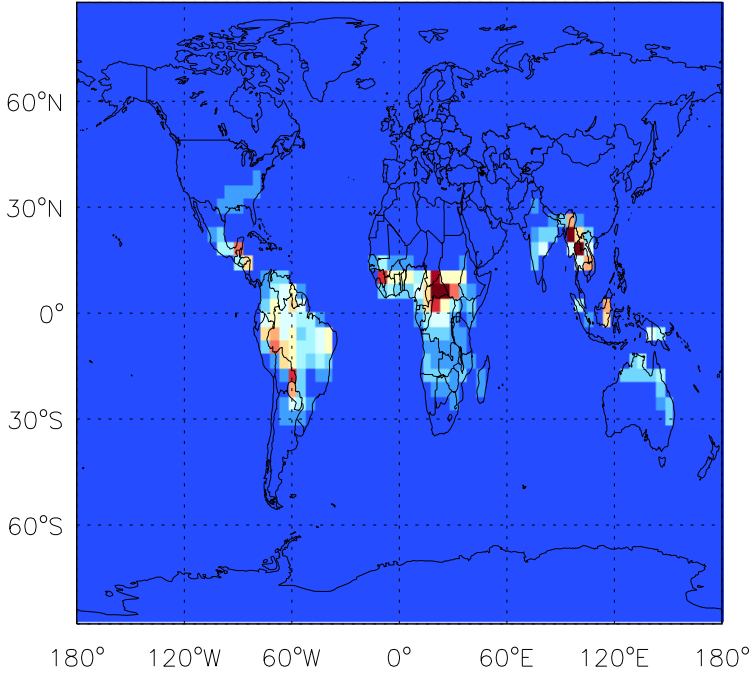

GEOS-Chem Emission Maps

v10-01-public-Run0

ISOP biogenic emissions for Apr

v11-01b-Run0

ISOP biogenic emissions for Apr

v11-01d-Run1

ISOP biogenic emissions for Apr