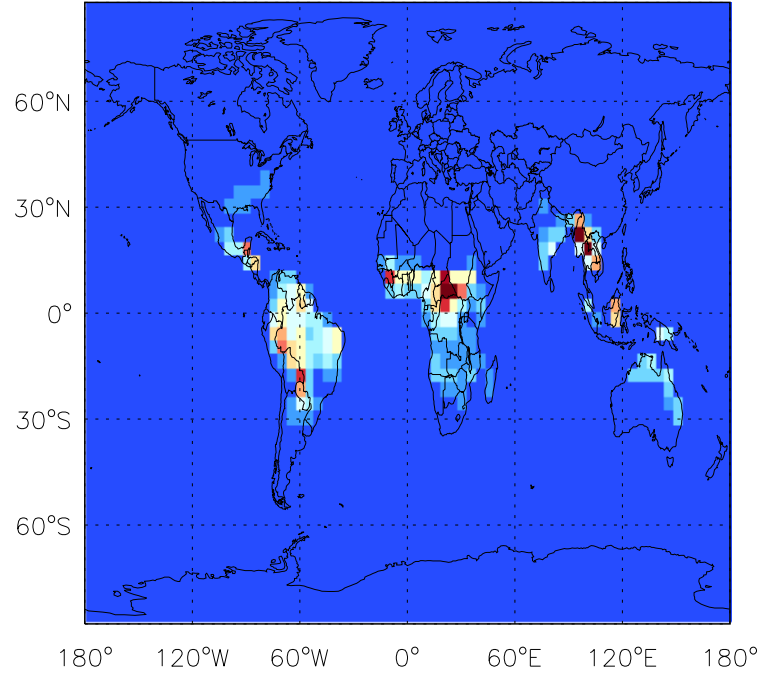

GEOS-Chem Emission Maps

v10-01-public-Run0

ISOP biogenic emissions for Apr

v11-01b-Run0

ISOP biogenic emissions for Apr

v11-01d-Run1

ISOP biogenic emissions for Apr