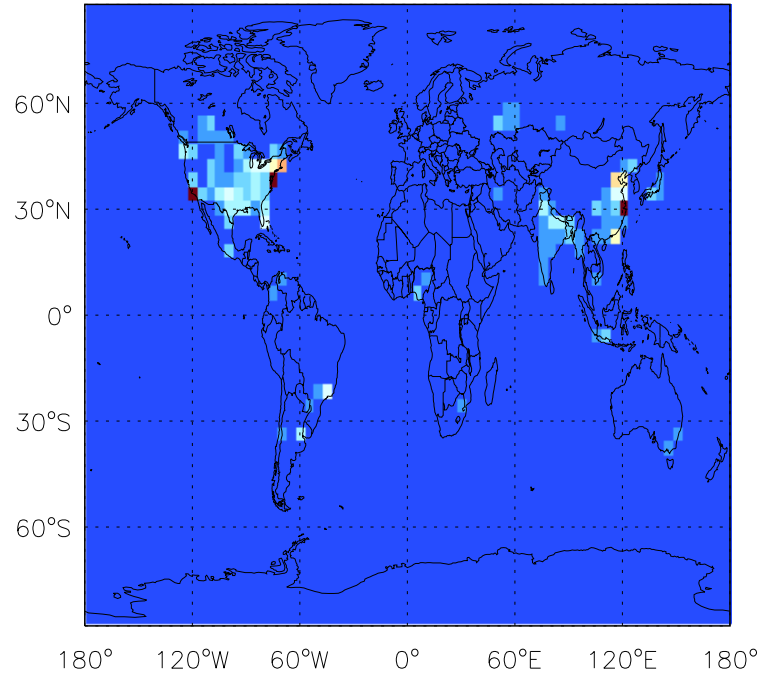

GEOS-Chem Emission Maps

v10-01-public-Run0

MEK anthro+biofuel emissions for Jul

v11-01b-Run0

MEK anthro+biofuel emissions for Jul

v11-01d-Run1

MEK anthro+biofuel emissions for Jul

GEOS-Chem Emission Maps