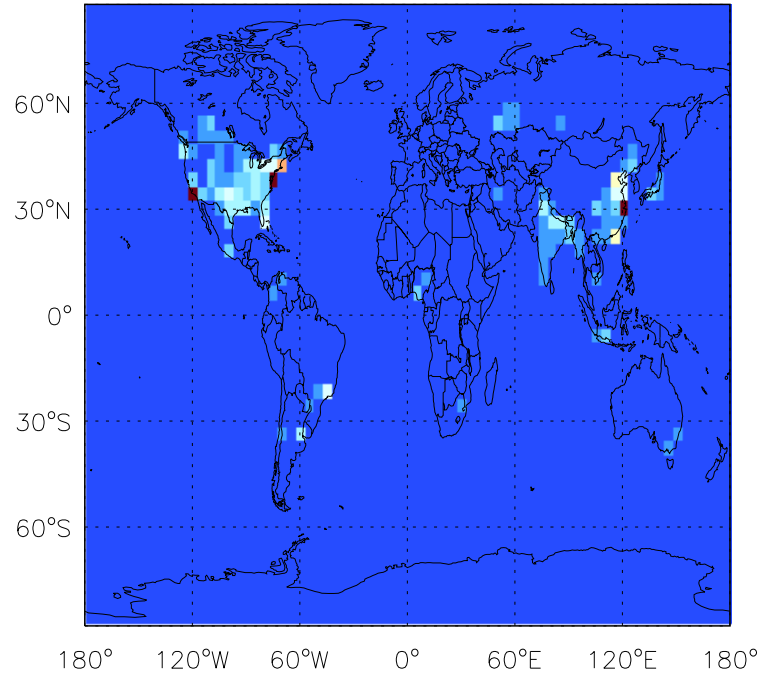

GEOS-Chem Emission Maps

v10-01-public-Run0

MEK anthro+biofuel emissions for Oct

v11-01b-Run0

MEK anthro+biofuel emissions for Oct

v11-01d-Run1

MEK anthro+biofuel emissions for Oct

GEOS-Chem Emission Maps