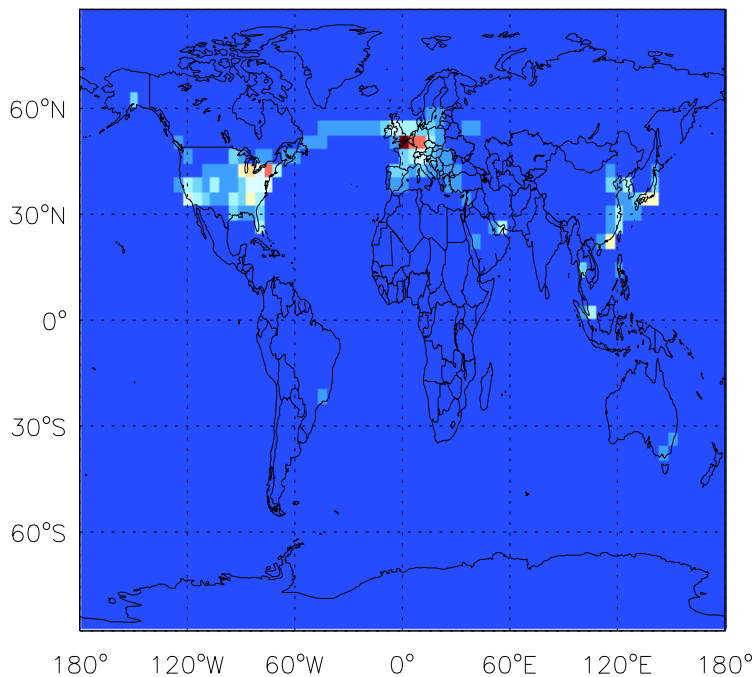

NO column aircraft emissions for Jul

v11-01d-Run1