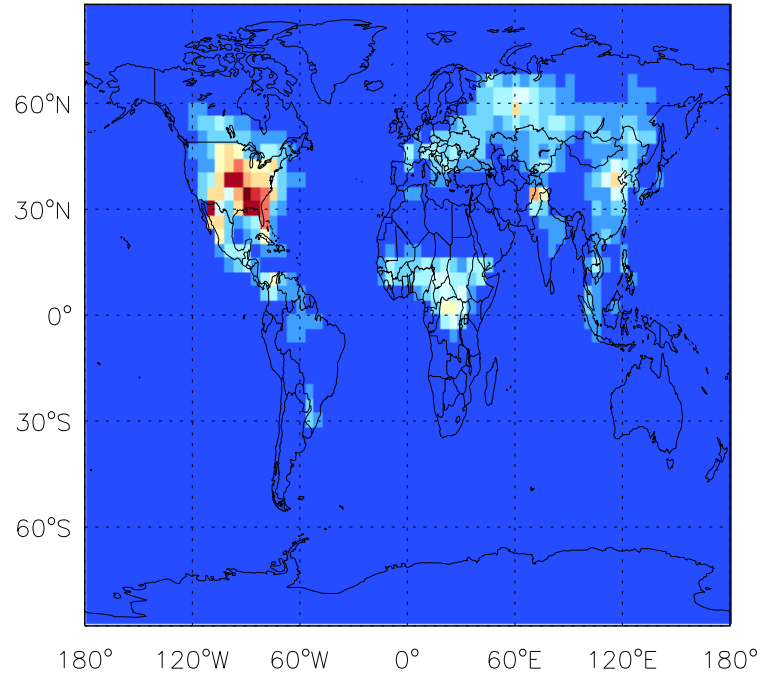

v11-01b-Run0

NO column lightning emissions for Jul