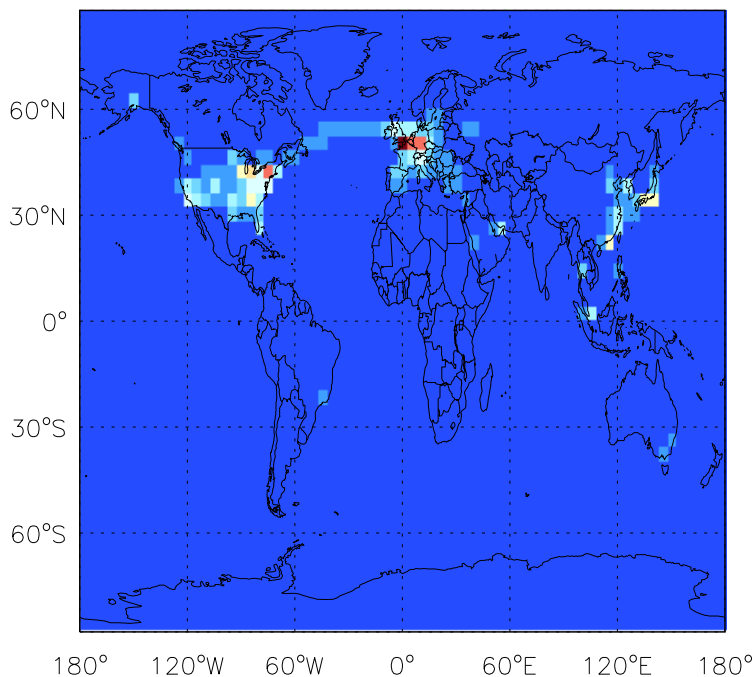

v10-01-public-Run0

NO column aircraft emissions for Jul

v11-01b-Run0

NO column aircraft emissions for Jul

v11-01d-Run1

NO column aircraft emissions for Jul

GEOS-Chem Emission Maps

v10-01-public-Run0