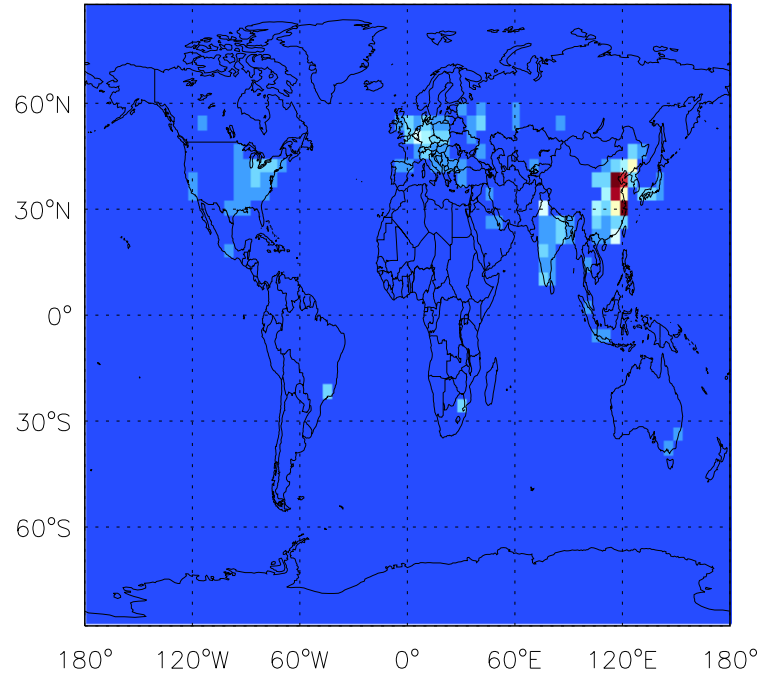

GEOS-Chem Emission Maps

v10-01-public-Run0

NO anthro+biofuel emissions for Jul

v11-01b-Run0

NO anthro+biofuel emissions for Jul

v11-01d-Run1

NO anthro+biofuel emissions for Jul

GEOS-Chem Emission Maps