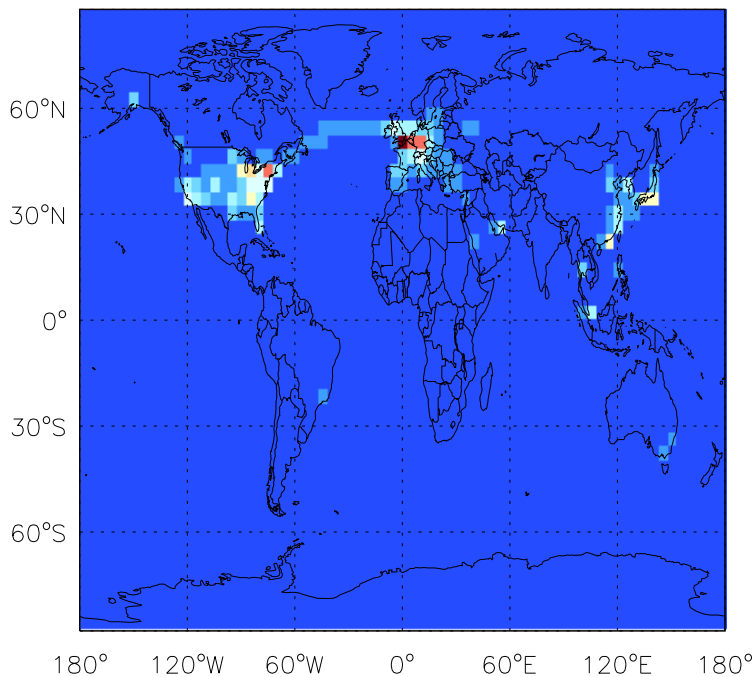

GEOS-Chem Emission Maps

NO column aircraft emissions for Jul

v11-01b-Run0