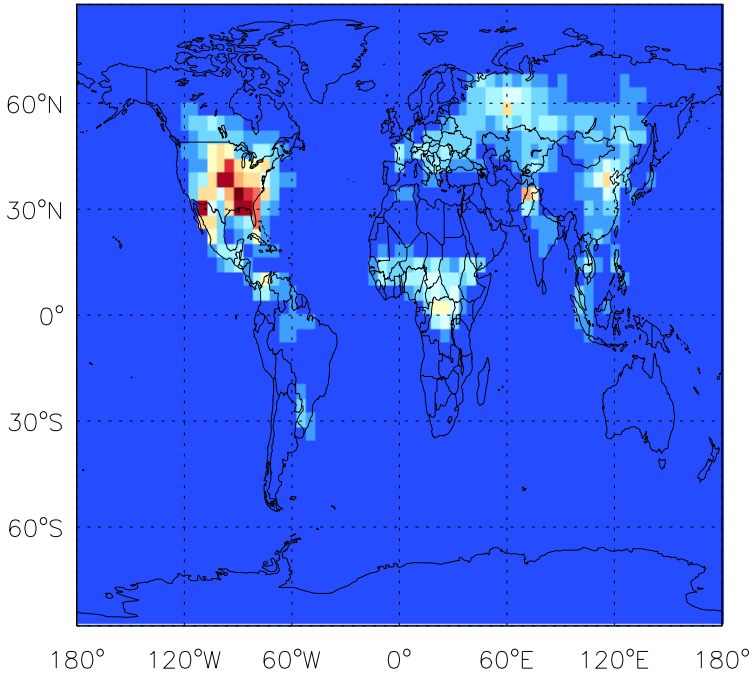

GEOS-Chem Emission Maps

v10-01-public-Run0

NO column lightning emissions for Jul