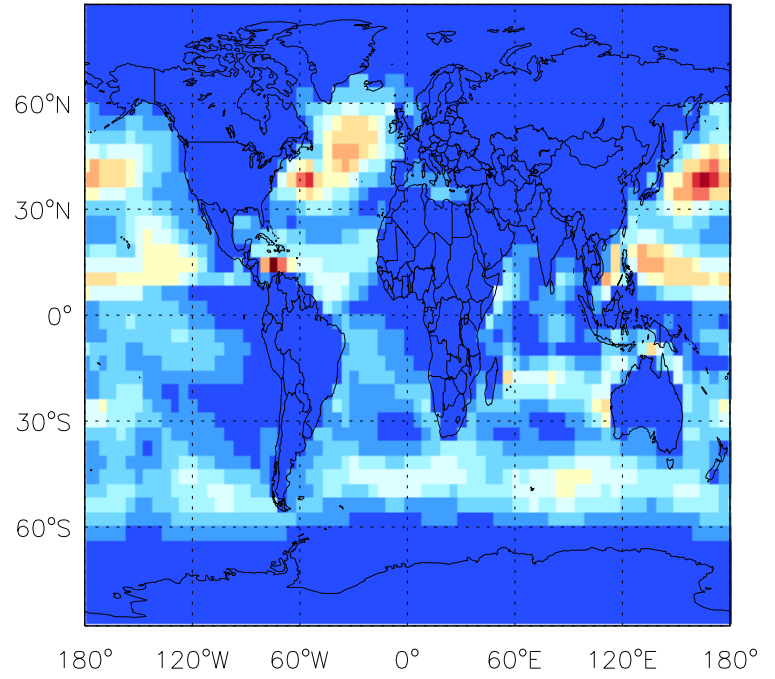

GEOS-Chem Emission Maps

v10-01-public-Run0

Accum-mode sea salt emissions for Jan

v11-01b-Run0

Accum-mode sea salt emissions for Jan

v11-01d-Run1

Accum-mode sea salt emissions for Jan

GEOS-Chem Emission Maps