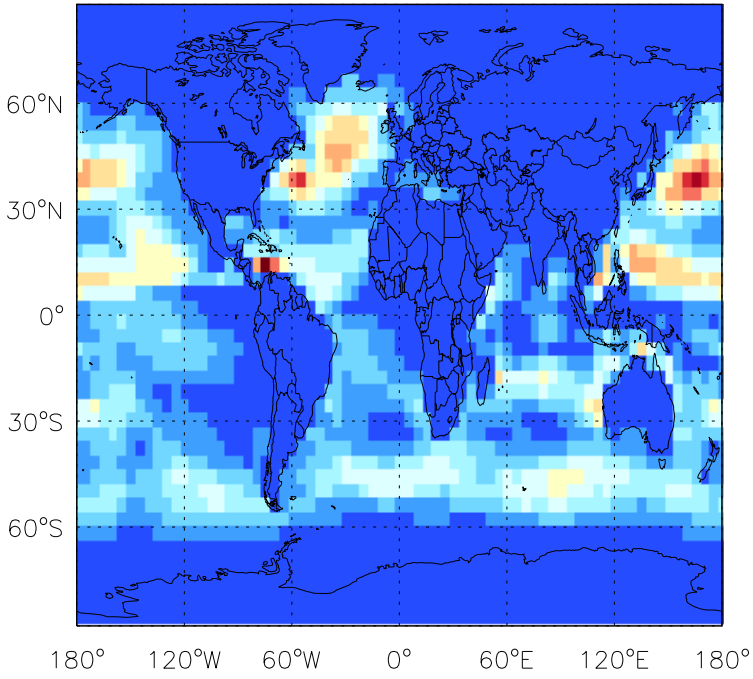

GEOS-Chem Emission Maps

v10-01-public-Run0

Accum-mode sea salt emissions for Jan

v11-01b-Run0

Accum-mode sea salt emissions for Jan

v11-01d-Run1

Accum-mode sea salt emissions for Jan

GEOS-Chem Emission Maps