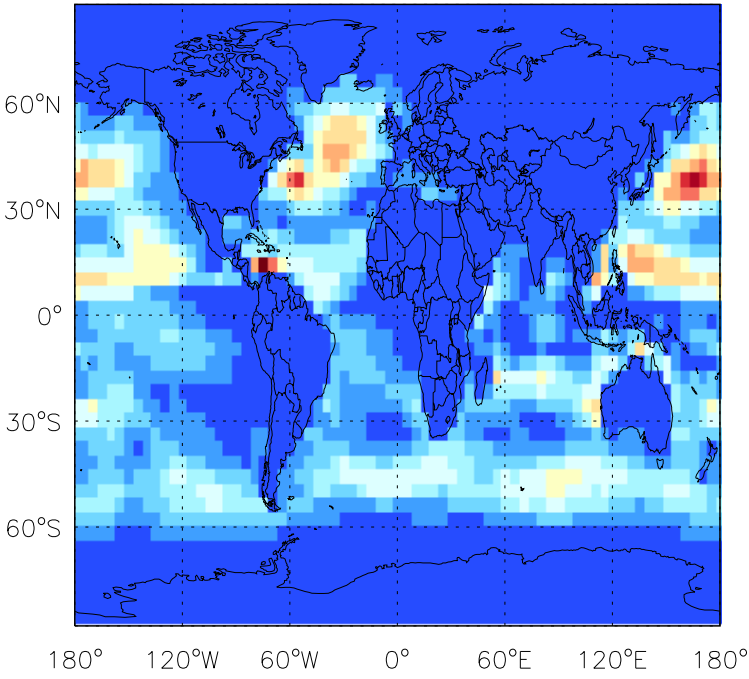

GEOS-Chem Emission Maps

v10-01-public-Run0

Coarse-mode sea salt emissions for Jan