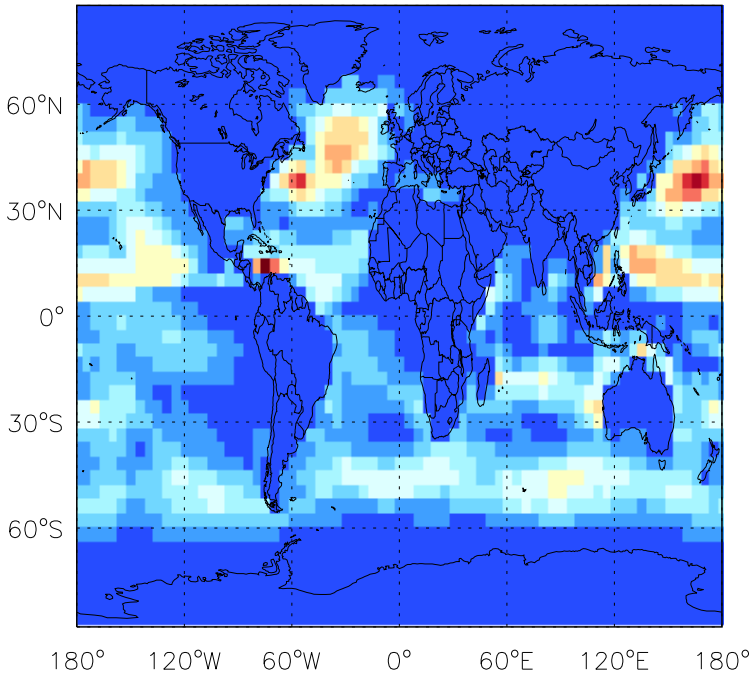

GEOS-Chem Emission Maps

v10-01-public-Run0

Accum-mode sea salt emissions for Jan

v11-01b-Run0

Accum-mode sea salt emissions for Jan

v11-01d-Run1

Accum-mode sea salt emissions for Jan

GEOS-Chem Emission Maps