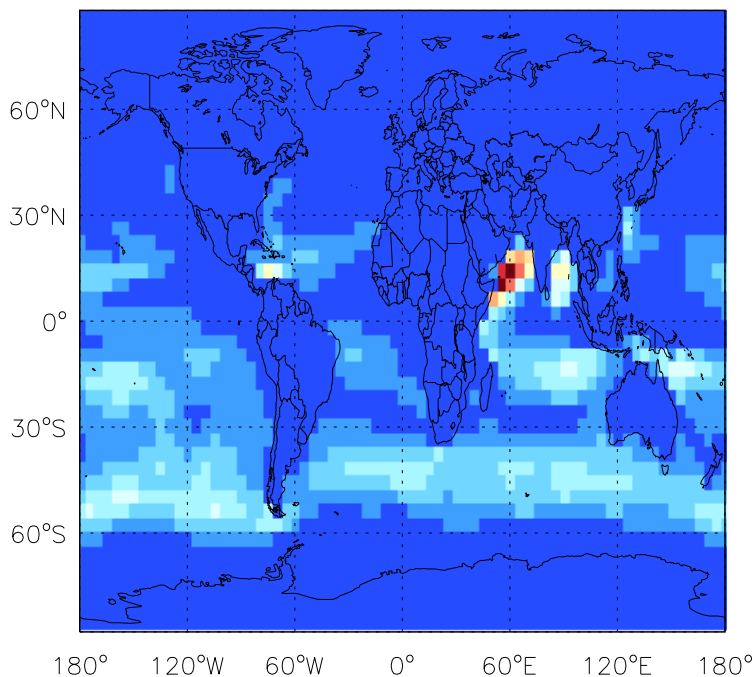

GEOS-Chem Emission Maps

v10-01-public-Run0

Accum-mode sea salt emissions for Jul

v11-01b-Run0

Accum-mode sea salt emissions for Jul

v11-01d-Run1

Accum-mode sea salt emissions for Jul

GEOS-Chem Emission Maps