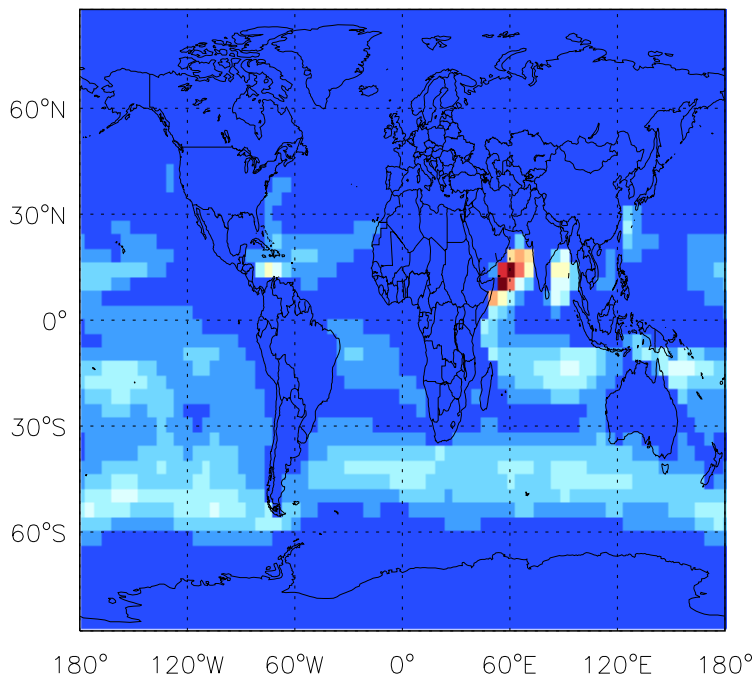

GEOS-Chem Emission Maps

v10-01-public-Run0

Accum-mode sea salt emissions for Jul

v11-01b-Run0

Accum-mode sea salt emissions for Jul

v11-01d-Run1

Accum-mode sea salt emissions for Jul

GEOS-Chem Emission Maps