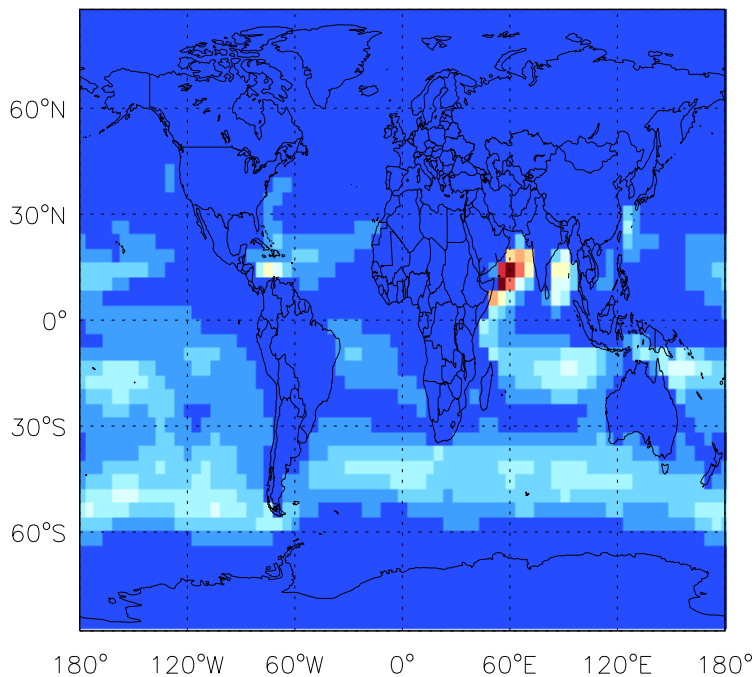

GEOS-Chem Emission Maps

v10-01-public-Run0

Accum-mode sea salt emissions for Jul

v11-01b-Run0

Accum-mode sea salt emissions for Jul

v11-01d-Run1

Accum-mode sea salt emissions for Jul

GEOS-Chem Emission Maps