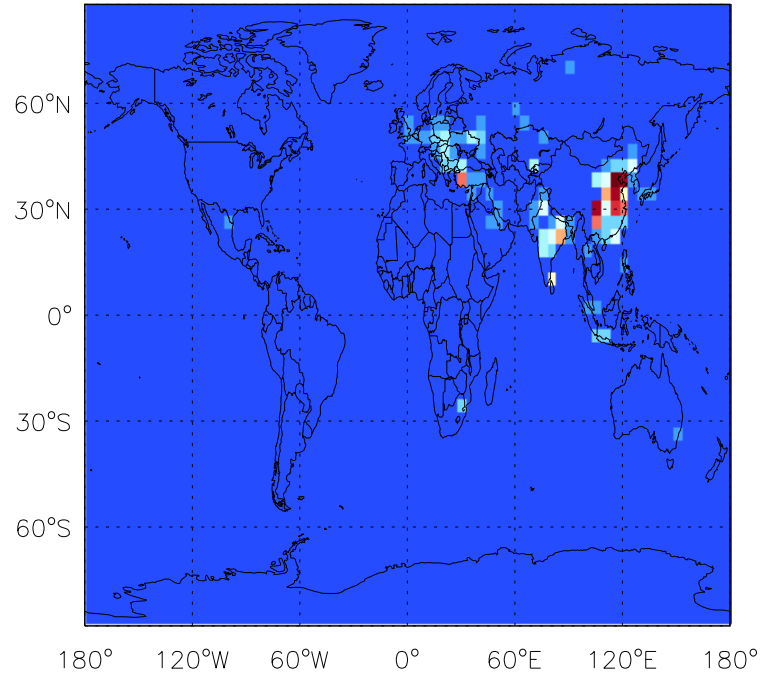

GEOS-Chem Emission Maps

v10-01-public-Run0

SO4 anthro+biof emissions for Apr

v11-01b-Run0

SO4 anthro+biof emissions for Apr

v11-01d-Run1

SO4 anthro+biof emissions for Apr