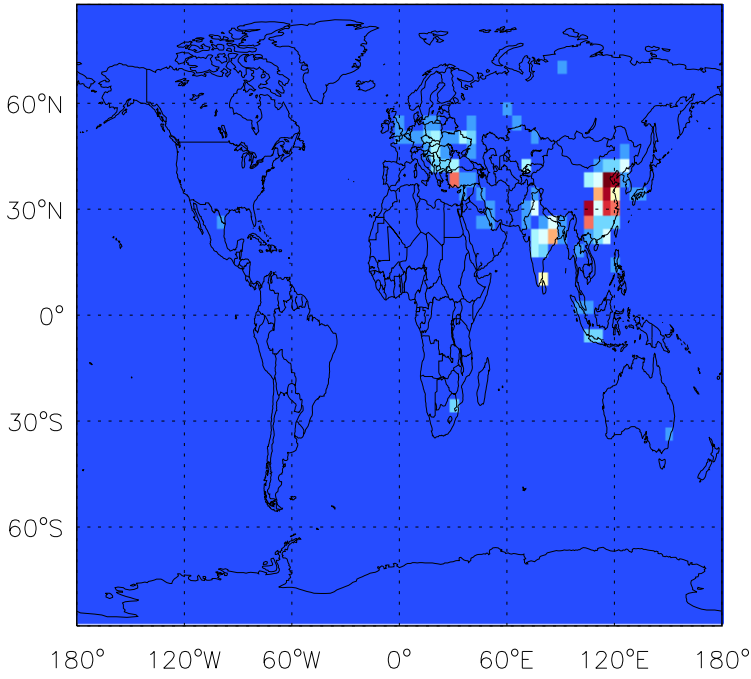

GEOS-Chem Emission Maps

v10-01-public-Run0

SO4 anthro+biof emissions for Apr

v11-01b-Run0

SO4 anthro+biof emissions for Apr

v11-01d-Run1

SO4 anthro+biof emissions for Apr