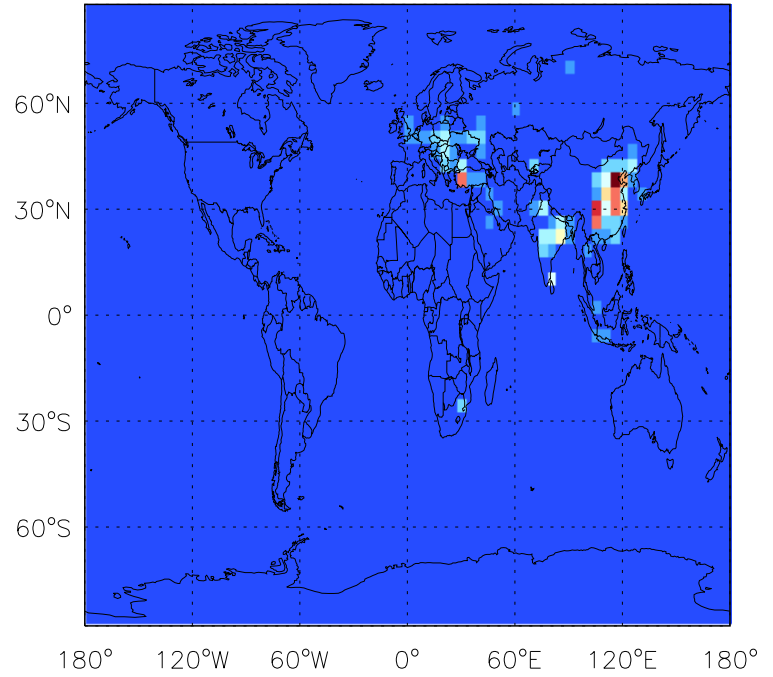

GEOS-Chem Emission Maps

v10-01-public-Run0

S04 anthro+biof emissions for Jan

v11-01b-Run0

S04 anthro+biof emissions for Jan

v11-01d-Run1

S04 anthro+biof emissions for Jan