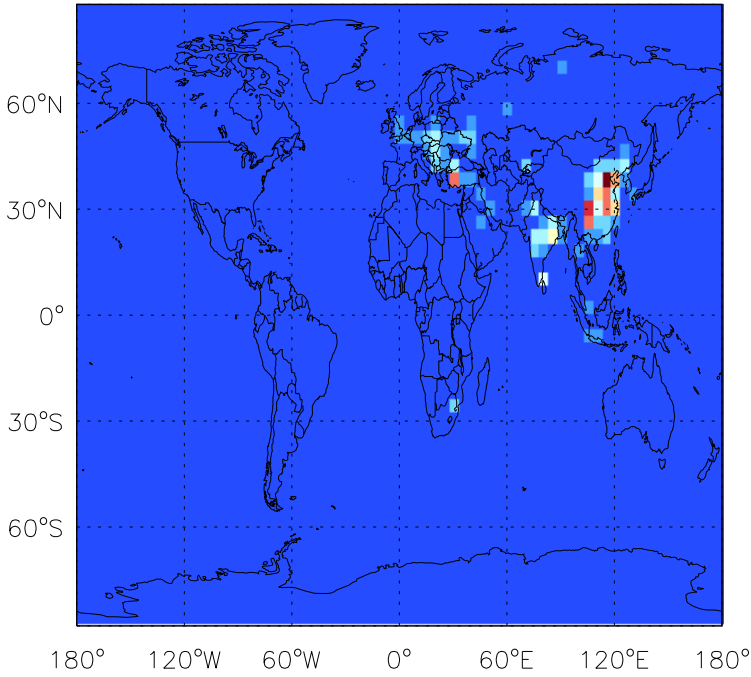

GEOS-Chem Emission Maps

v10-01-public-Run0

S04 anthro+biof emissions for Jan

v11-01b-Run0

S04 anthro+biof emissions for Jan

v11-01d-Run1

S04 anthro+biof emissions for Jan