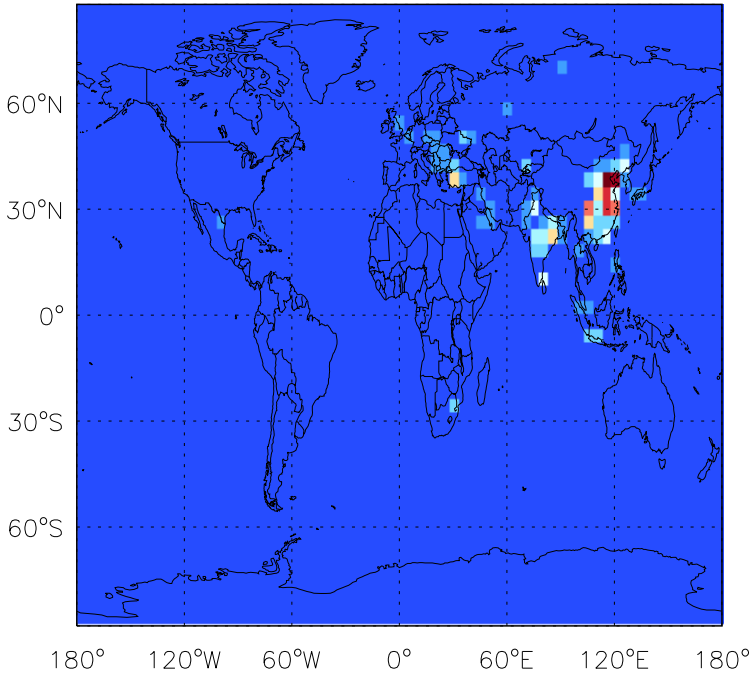

GEOS-Chem Emission Maps

v10-01-public-Run0

SO4 anthro+biof emissions for Jul

v11-01b-Run0

SO4 anthro+biof emissions for Jul

v11-01d-Run1

SO4 anthro+biof emissions for Jul