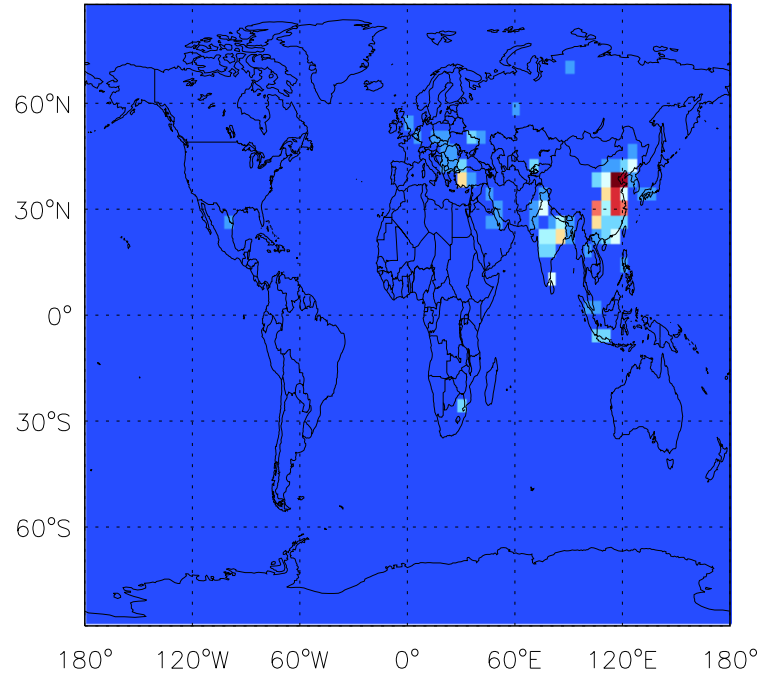

GEOS-Chem Emission Maps

v10-01-public-Run0

SO4 anthro+biof emissions for Jul

v11-01b-Run0

SO4 anthro+biof emissions for Jul

v11-01d-Run1

SO4 anthro+biof emissions for Jul